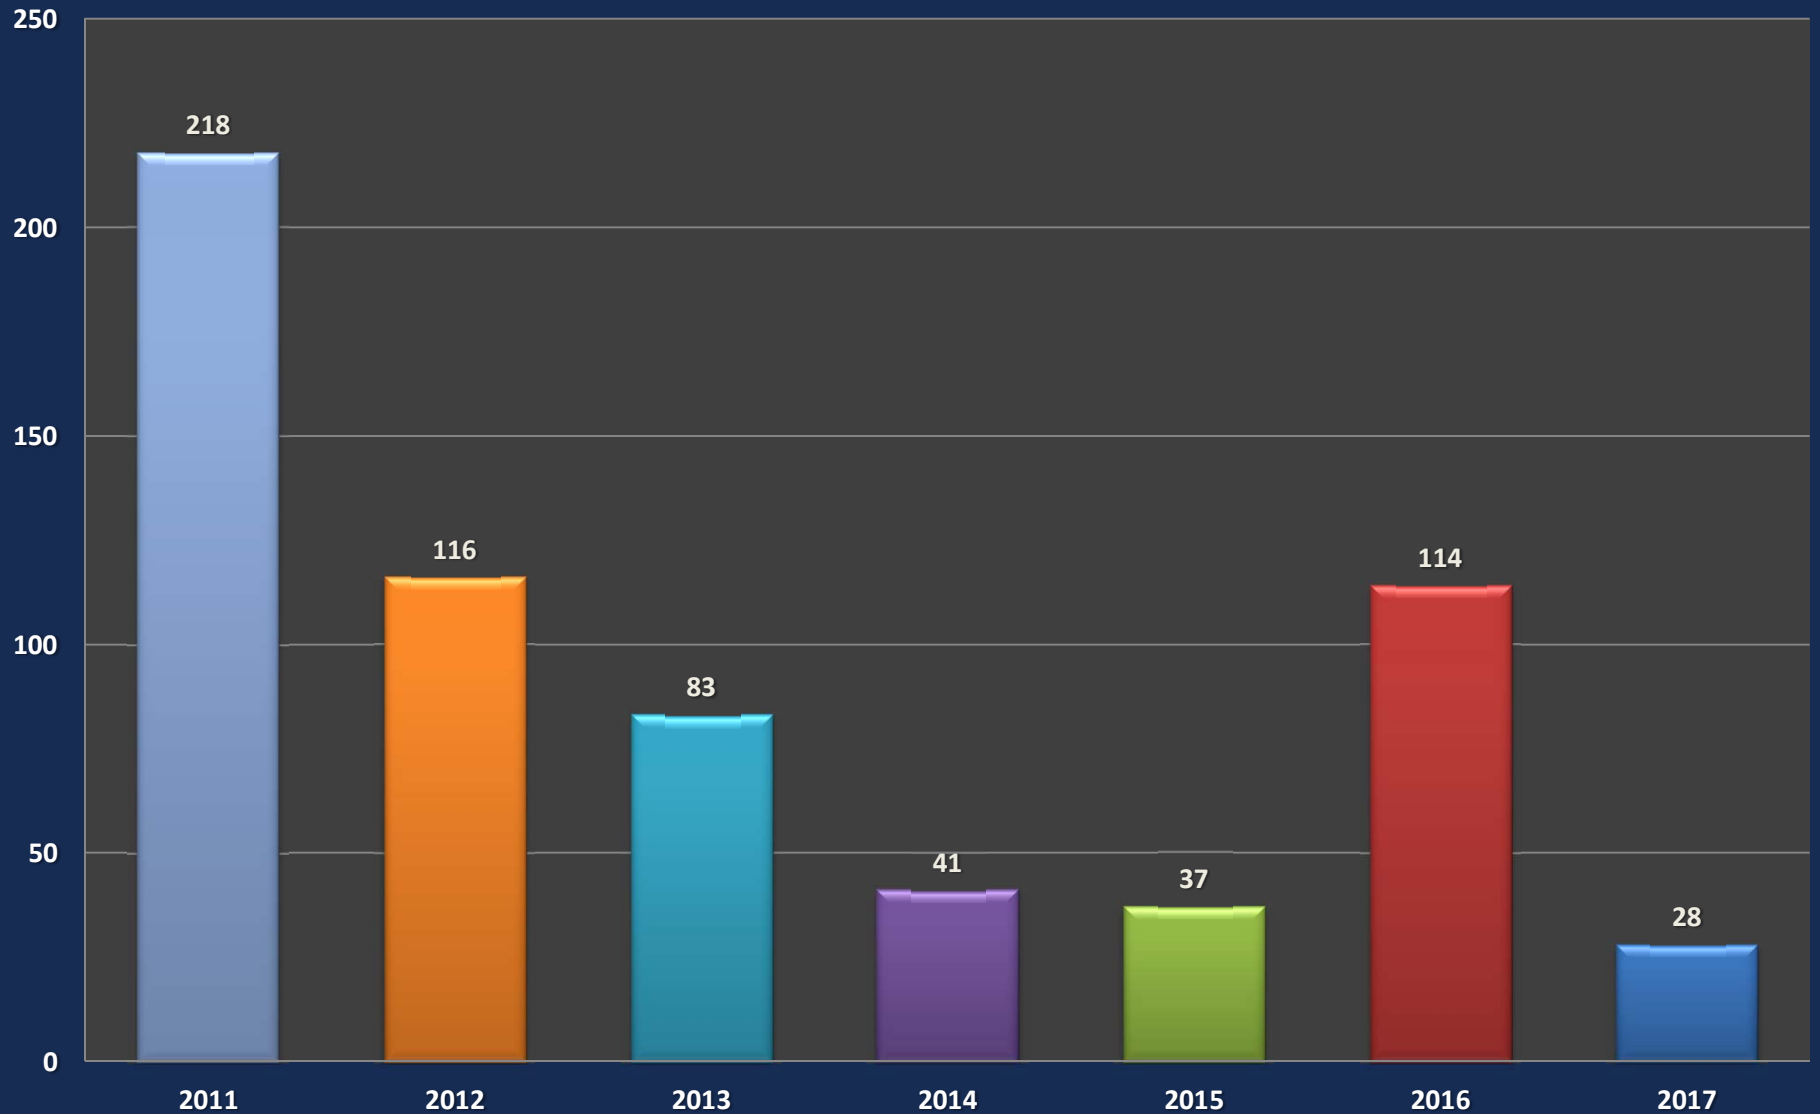

Central San Jose Commercial

Central San Jose Comm. Average Price/Unit

Central San Jose Comm. Average Price/SF

Central San Jose Comm. Average CAP Rate

Central San Jose Comm. Average GRM

Central San Jose Comm. Days on Market

Central San Jose Comm. Annual Sales

Central San Jose Comm.

■ Average Price/Unit
— Average Price/Square Foot

Central San Jose Comm.

 **Days on Market**  **Annual Sales**

Central San Jose 5-50

■ CAP Rate

— GRM