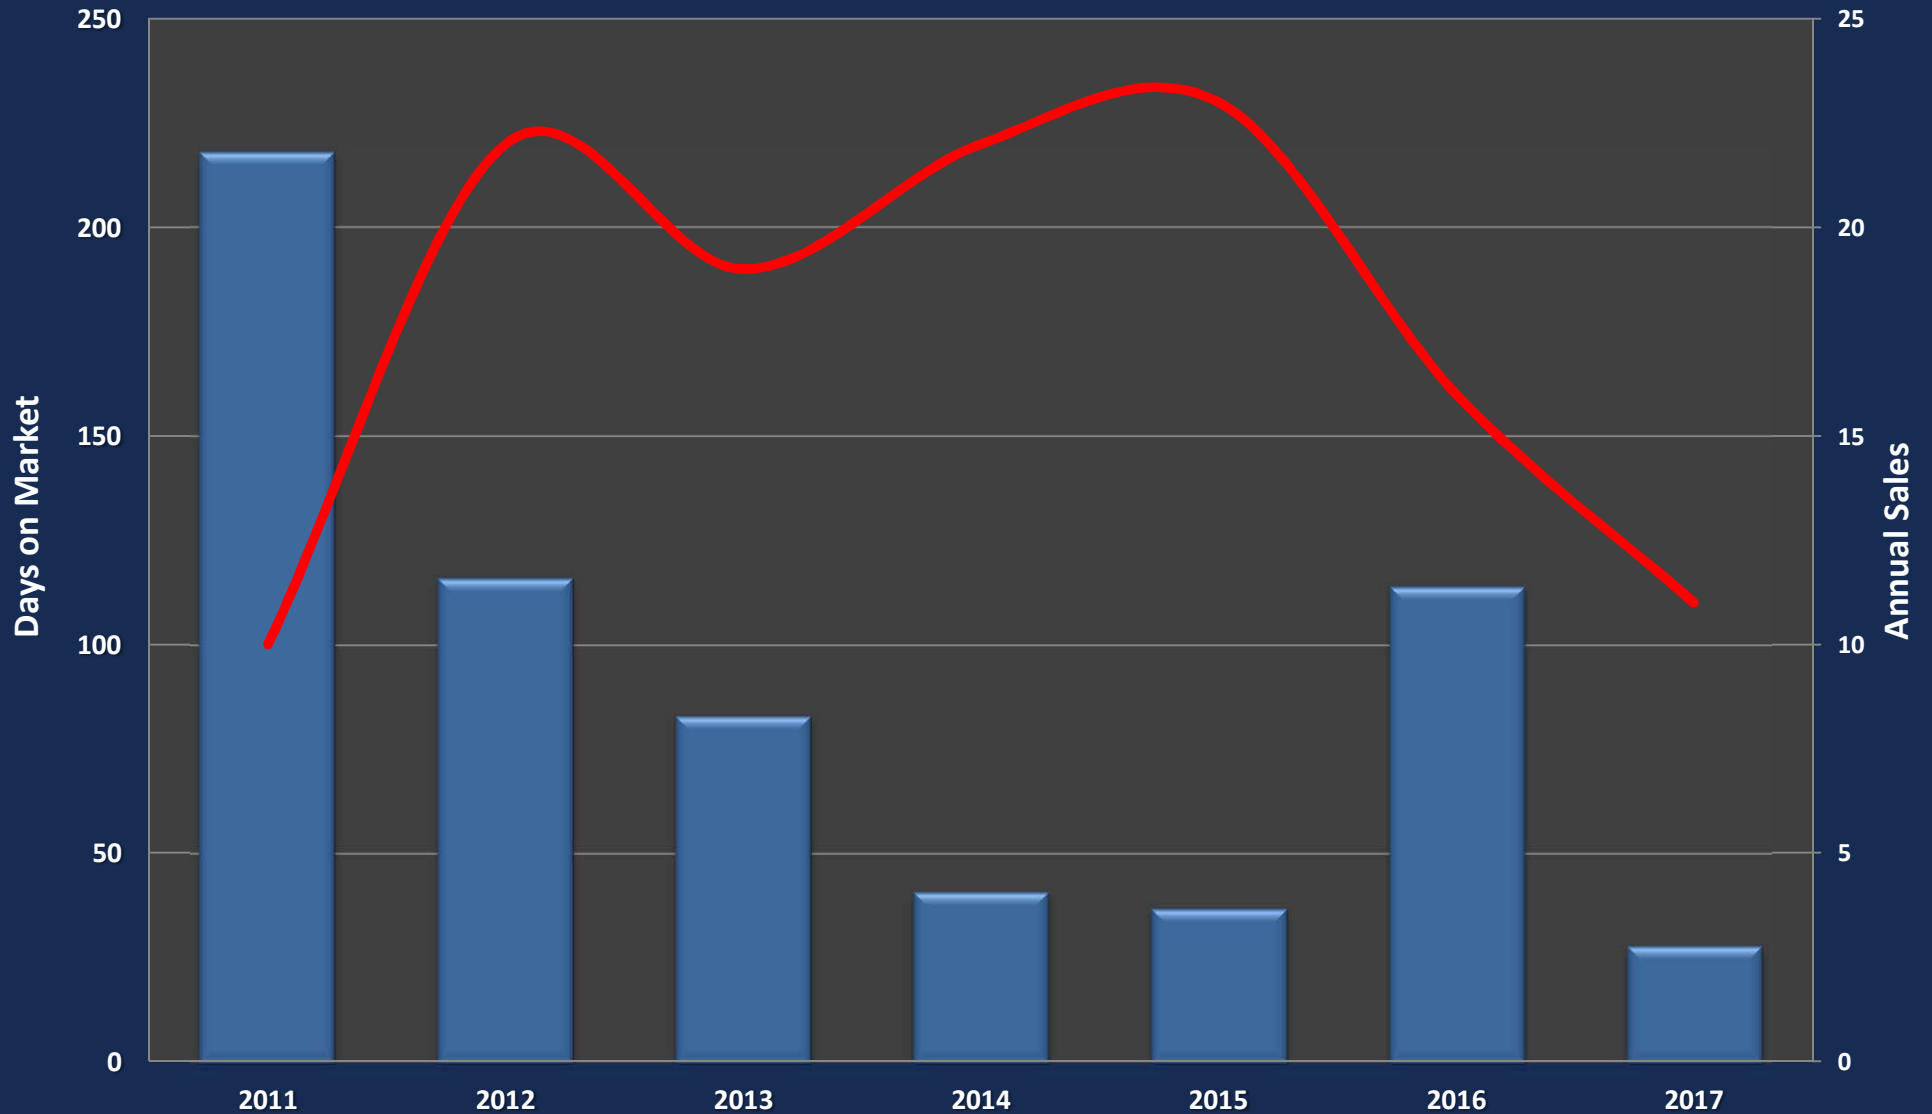

Central San Jose Comm. Annual Sales

Central San Jose Comm.

■ Average Price/Unit
— Average Price/Square Foot

Central San Jose Comm.

 **Days on Market**  **Annual Sales**

Central San Jose 5-50

■ CAP Rate

— GRM