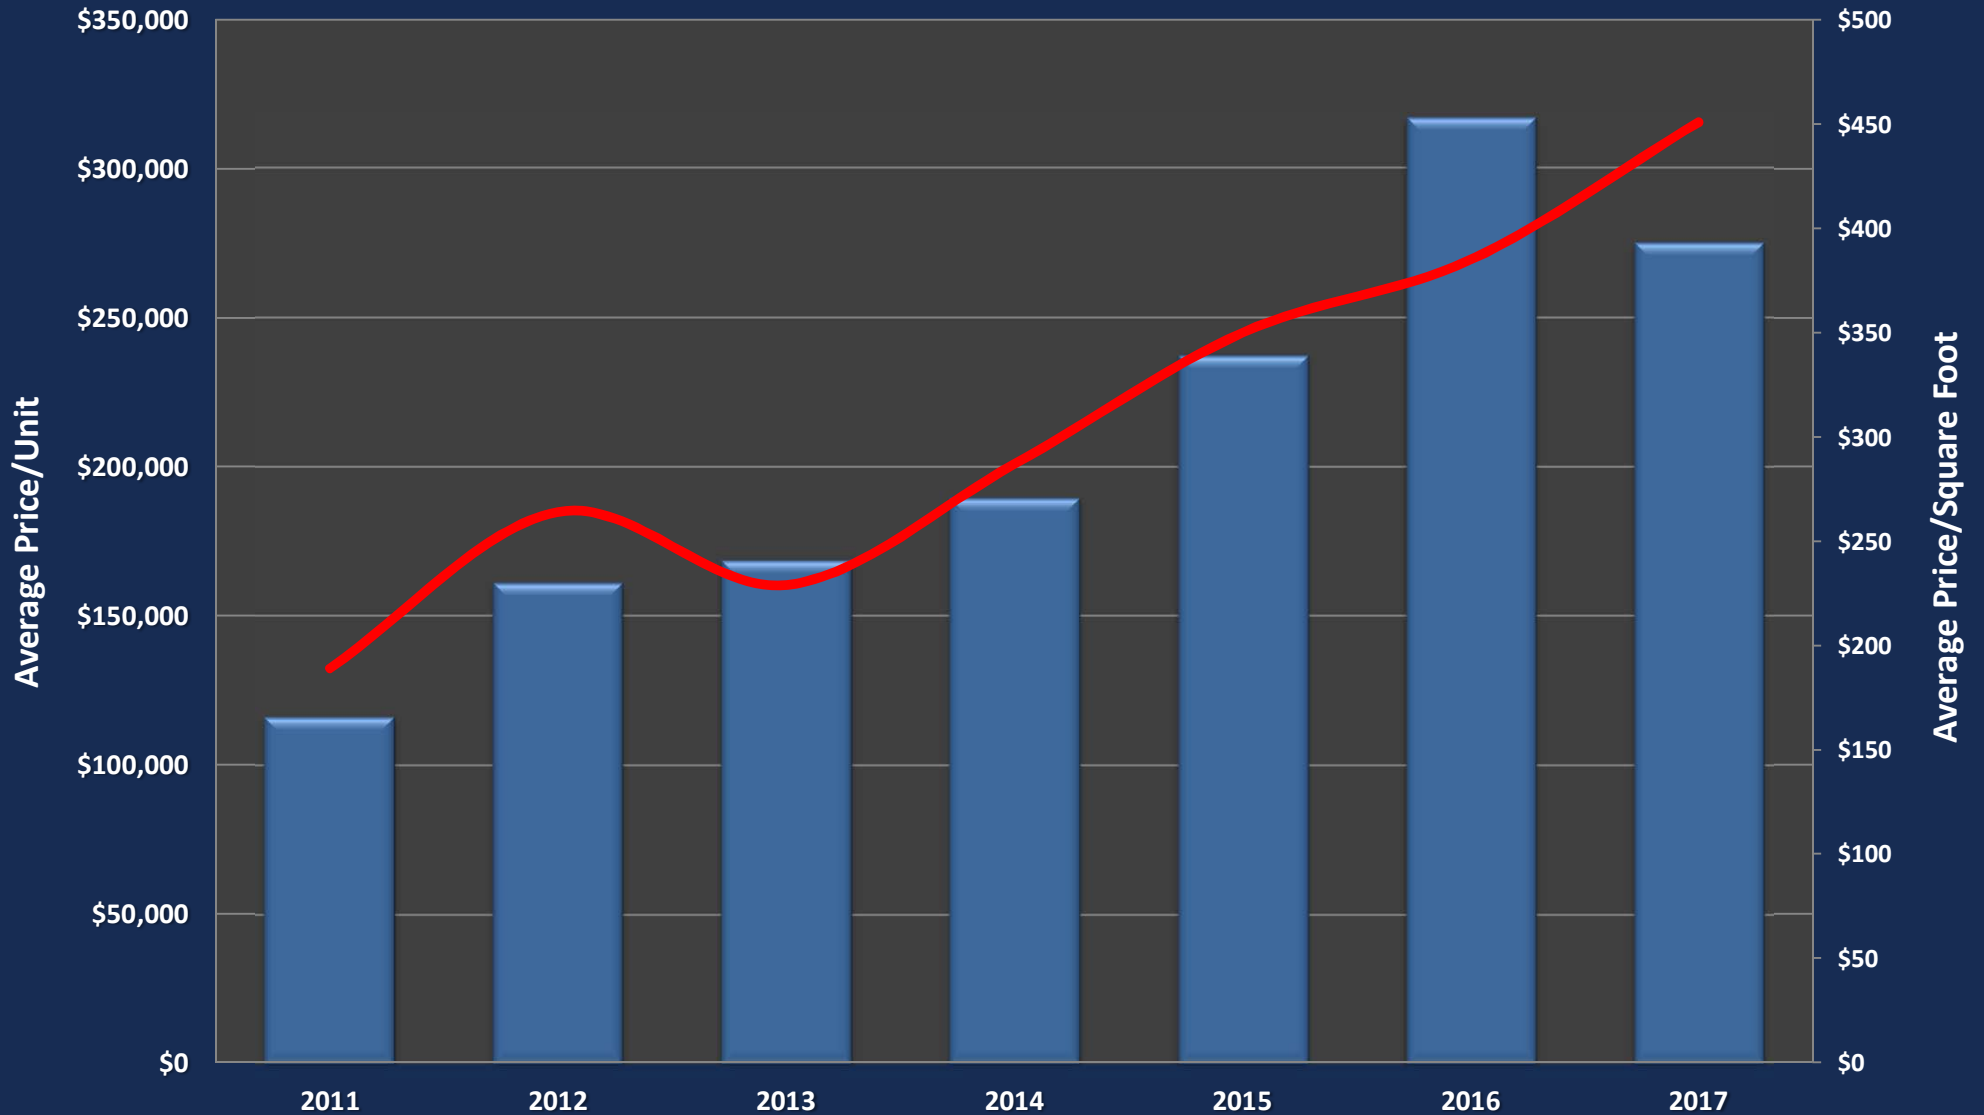

Central San Jose Commercial

Central San Jose Comm. Average Price/Unit

Central San Jose Comm. Average Price/SF

Central San Jose Comm. Average CAP Rate

Central San Jose Comm. Average GRM

Central San Jose Comm. Days on Market

Central San Jose Comm. Annual Sales

Central San Jose Comm.

■ Average Price/Unit
— Average Price/Square Foot

Central San Jose Comm.

 **Days on Market**  **Annual Sales**

Central San Jose 5-50

■ CAP Rate

— GRM