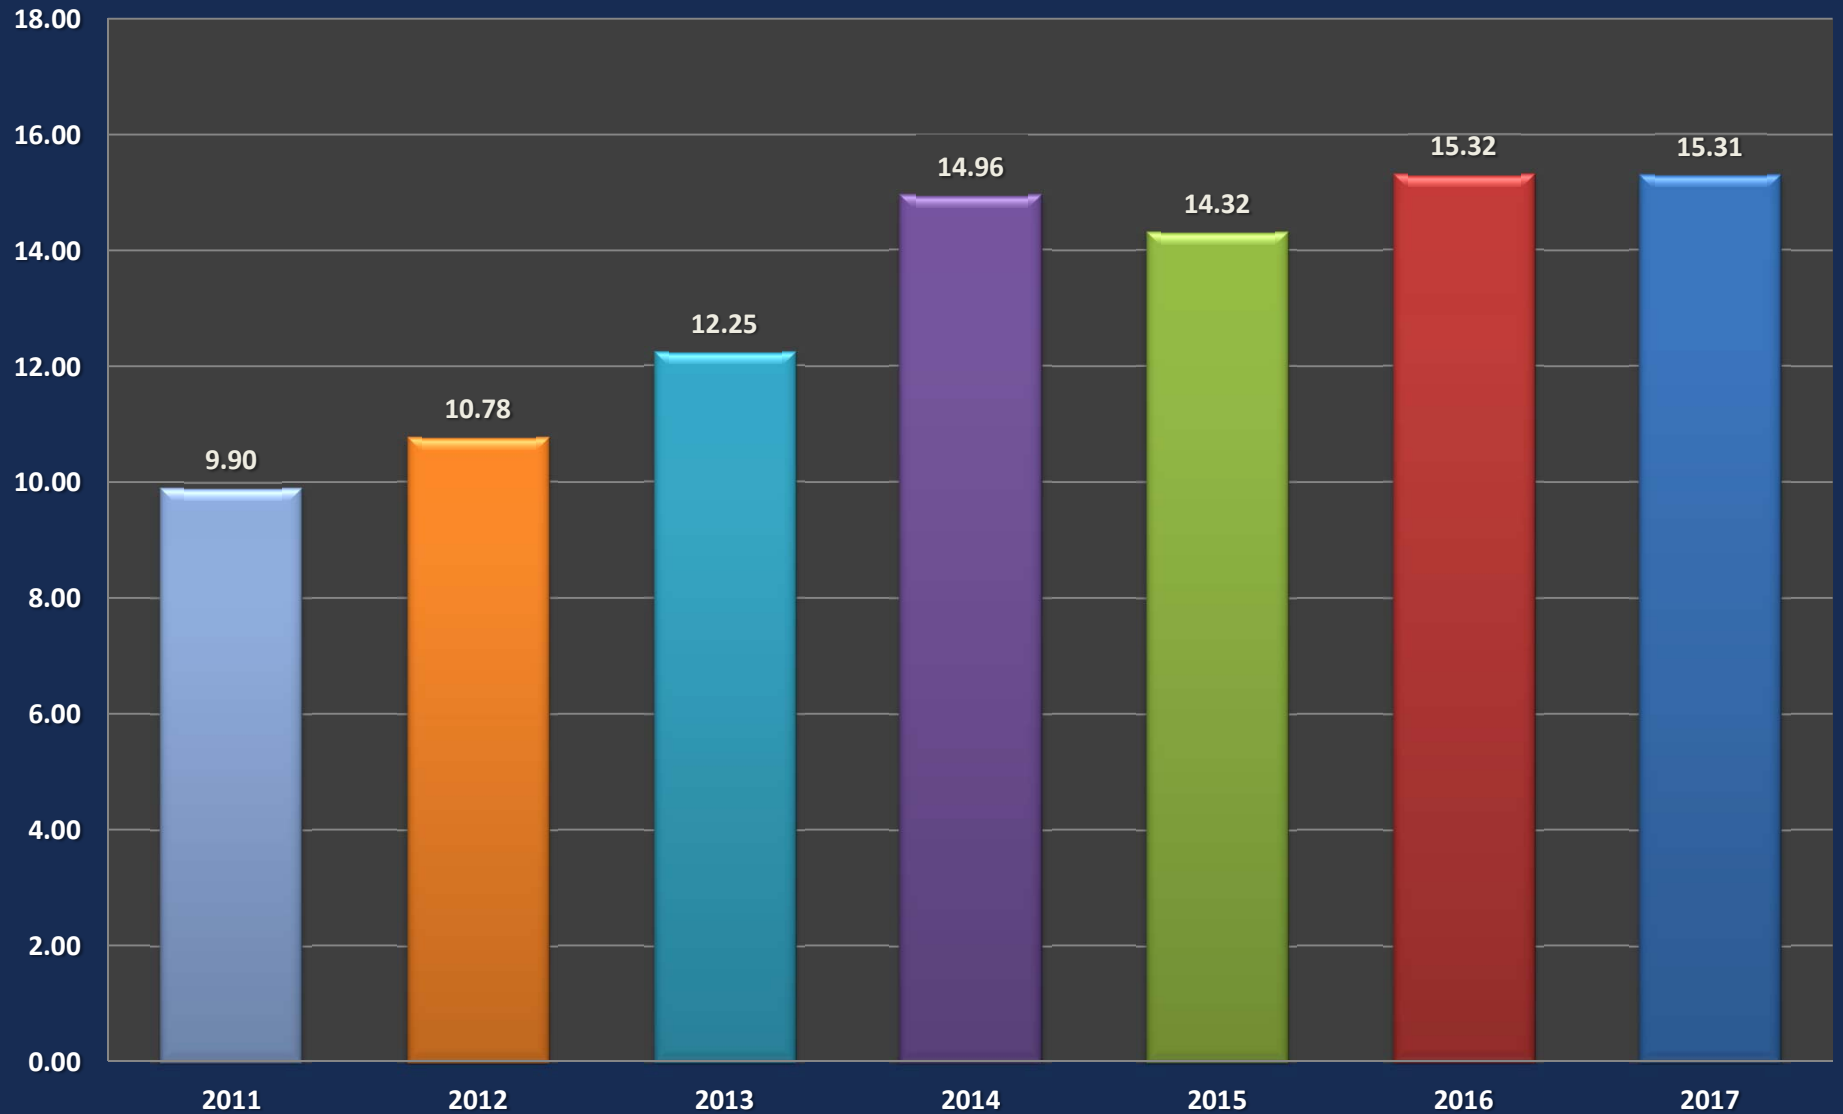

Central San Jose Commercial

Central San Jose Comm. Average Price/Unit

Central San Jose Comm. Average Price/SF

Central San Jose Comm. Average CAP Rate

Central San Jose Comm. Average GRM

Central San Jose Comm. Days on Market

Central San Jose Comm. Annual Sales

Central San Jose Comm.

■ Average Price/Unit
— Average Price/Square Foot

Central San Jose Comm.

 **Days on Market**  **Annual Sales**

Central San Jose 5-50

■ CAP Rate

— GRM