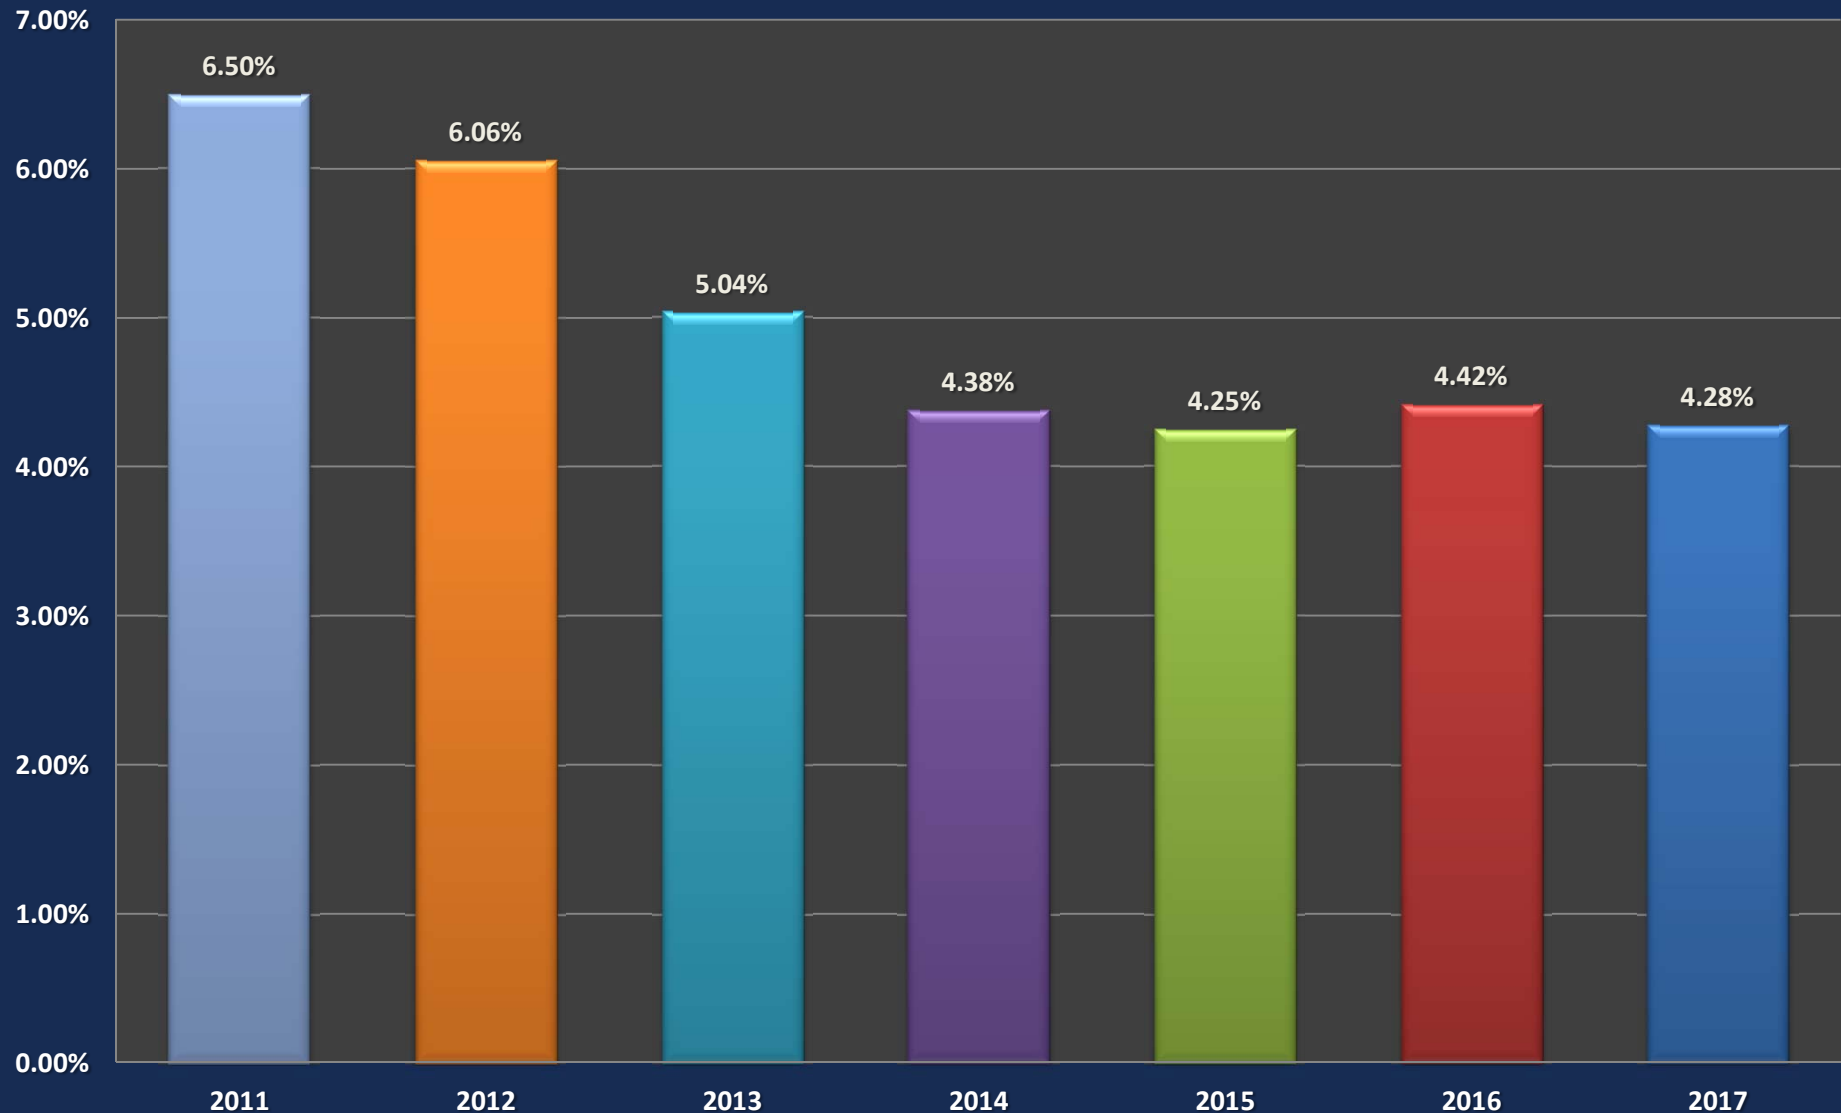

Central San Jose Commercial

Central San Jose Comm. Average Price/Unit

Central San Jose Comm. Average Price/SF

Central San Jose Comm. Average CAP Rate

Central San Jose Comm. Average GRM

Central San Jose Comm. Days on Market