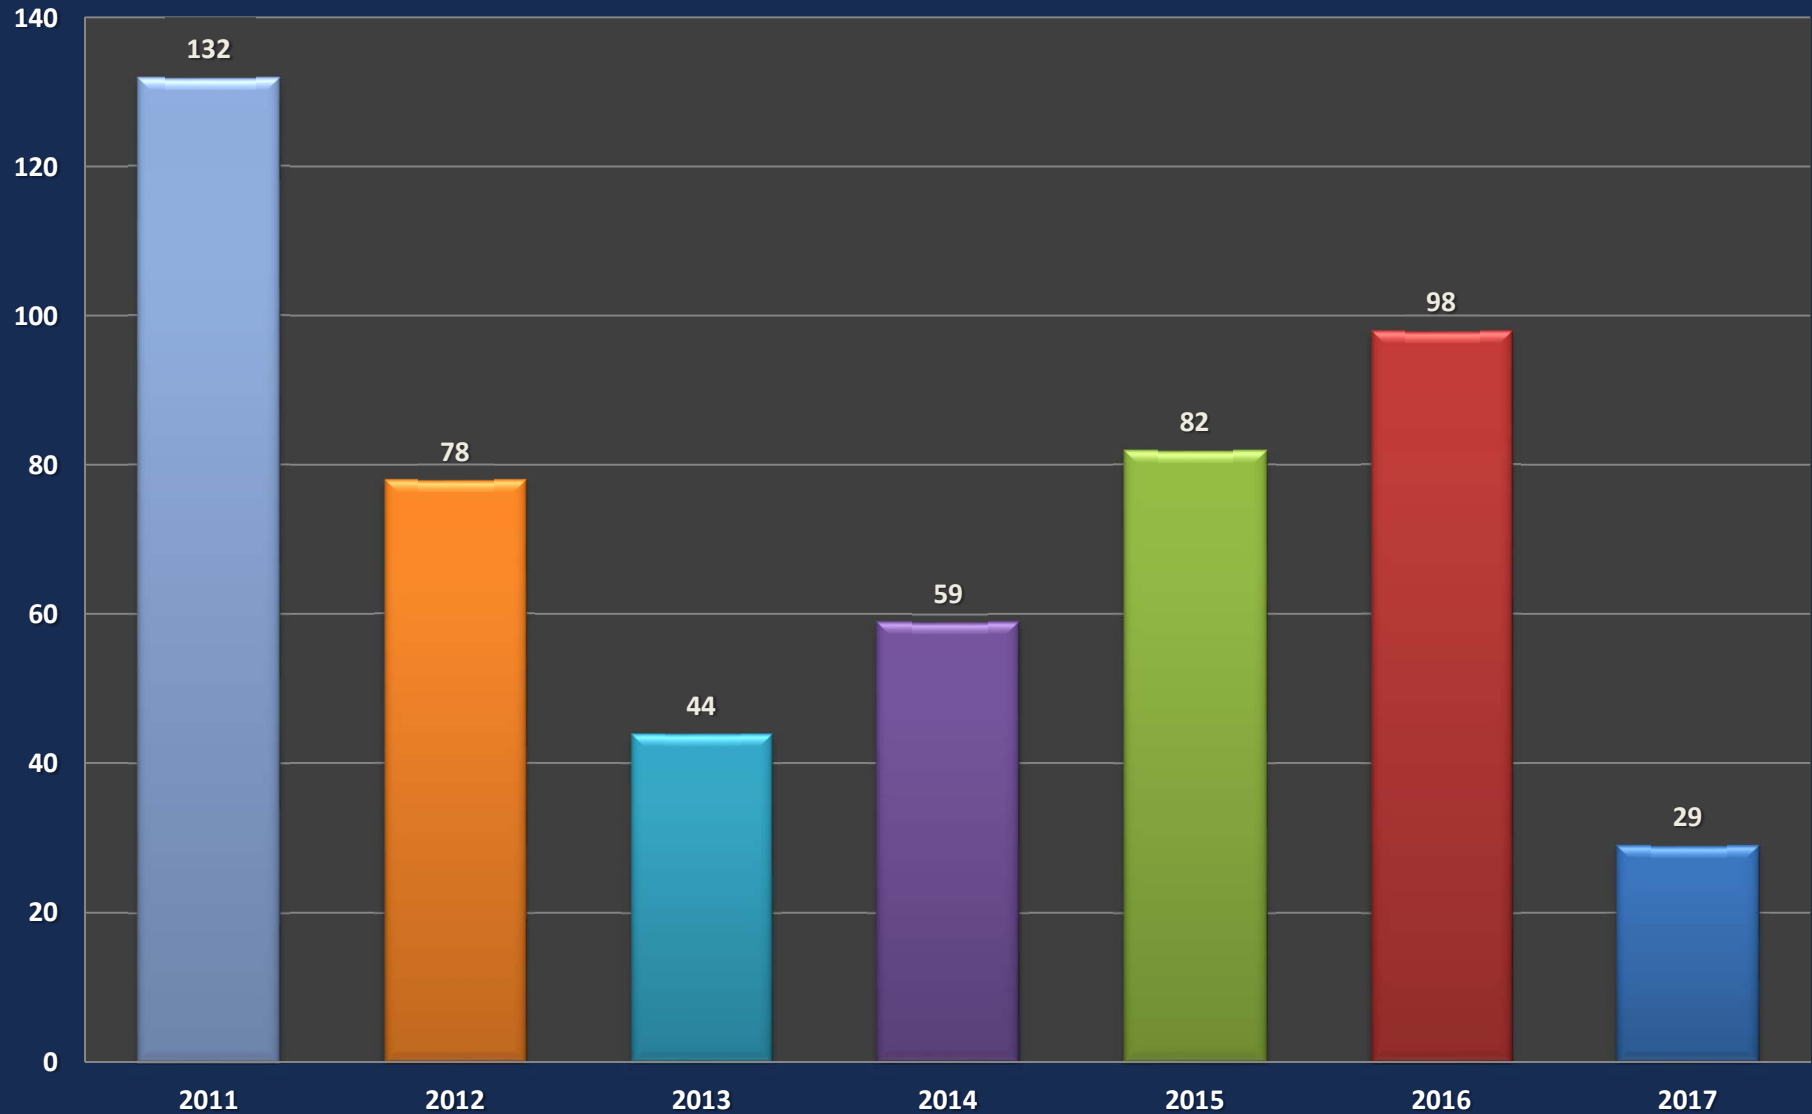

Downtown San Jose Comm. Days on Market