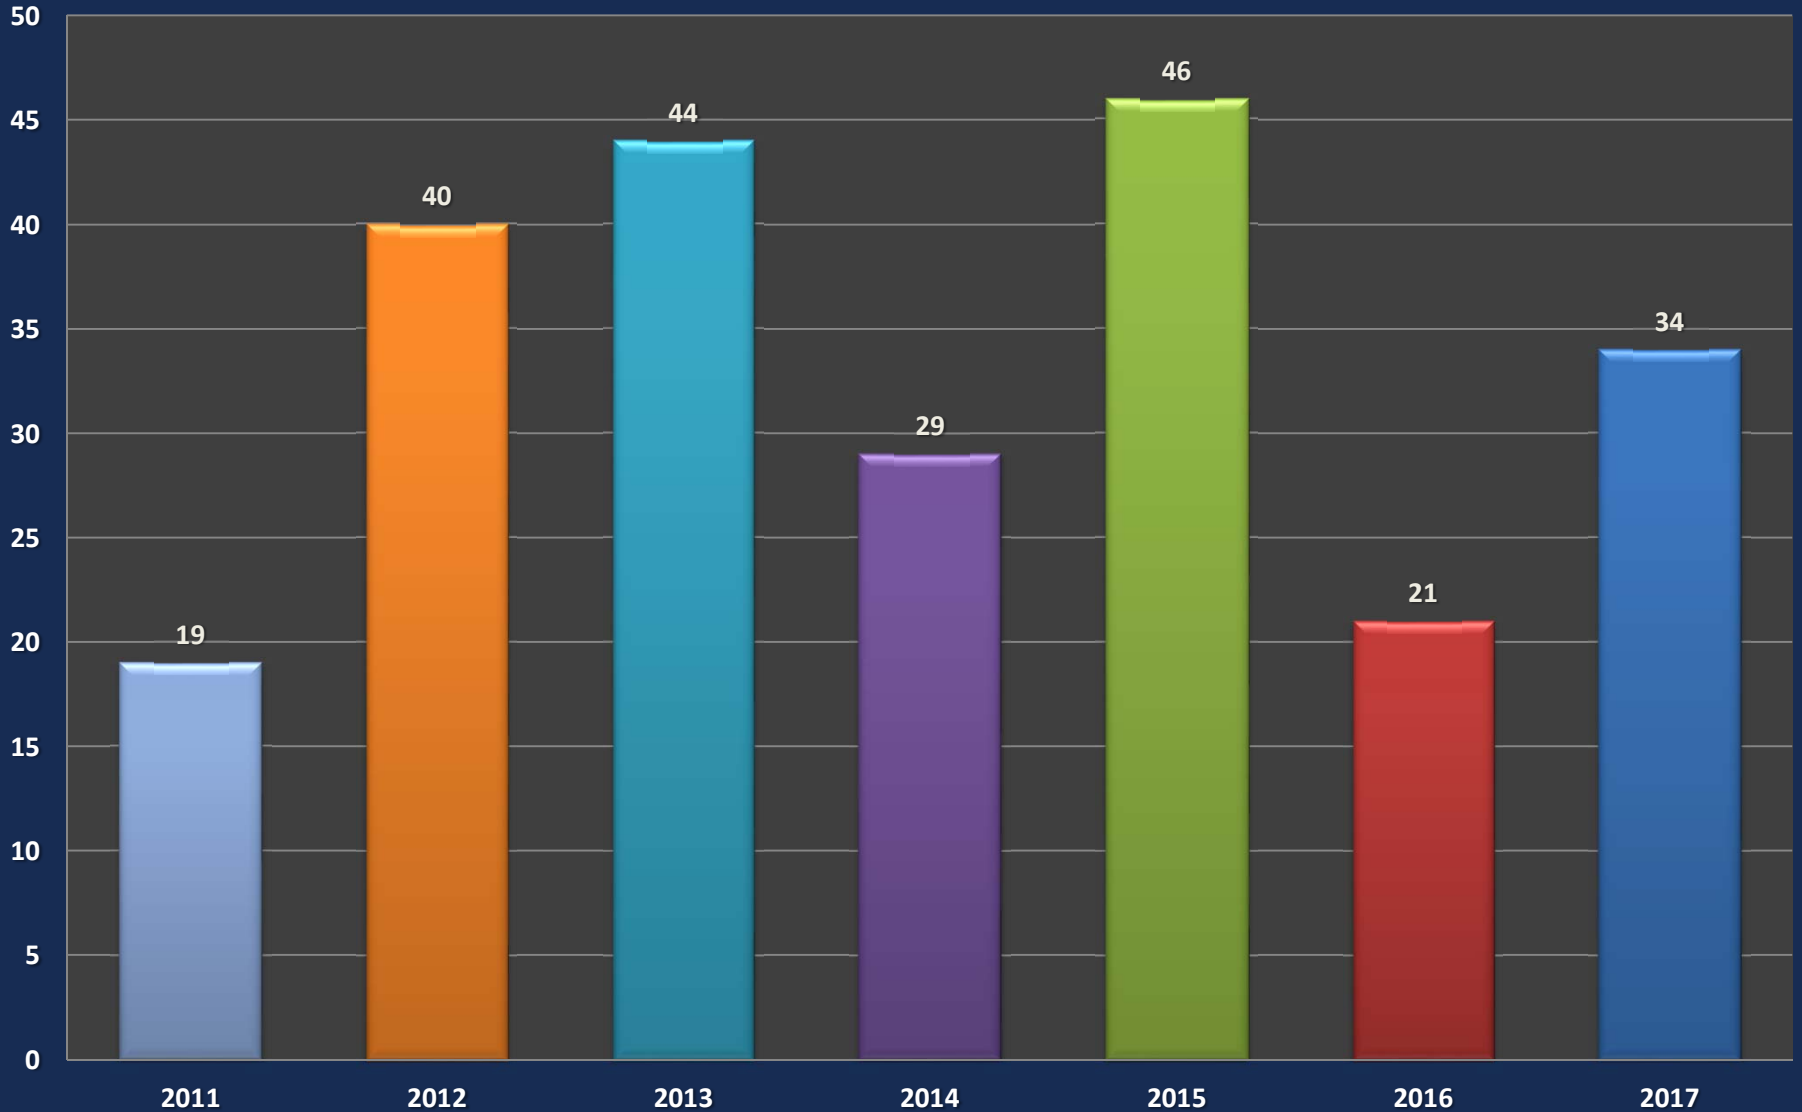

Downtown San Jose Comm. Annual Sales