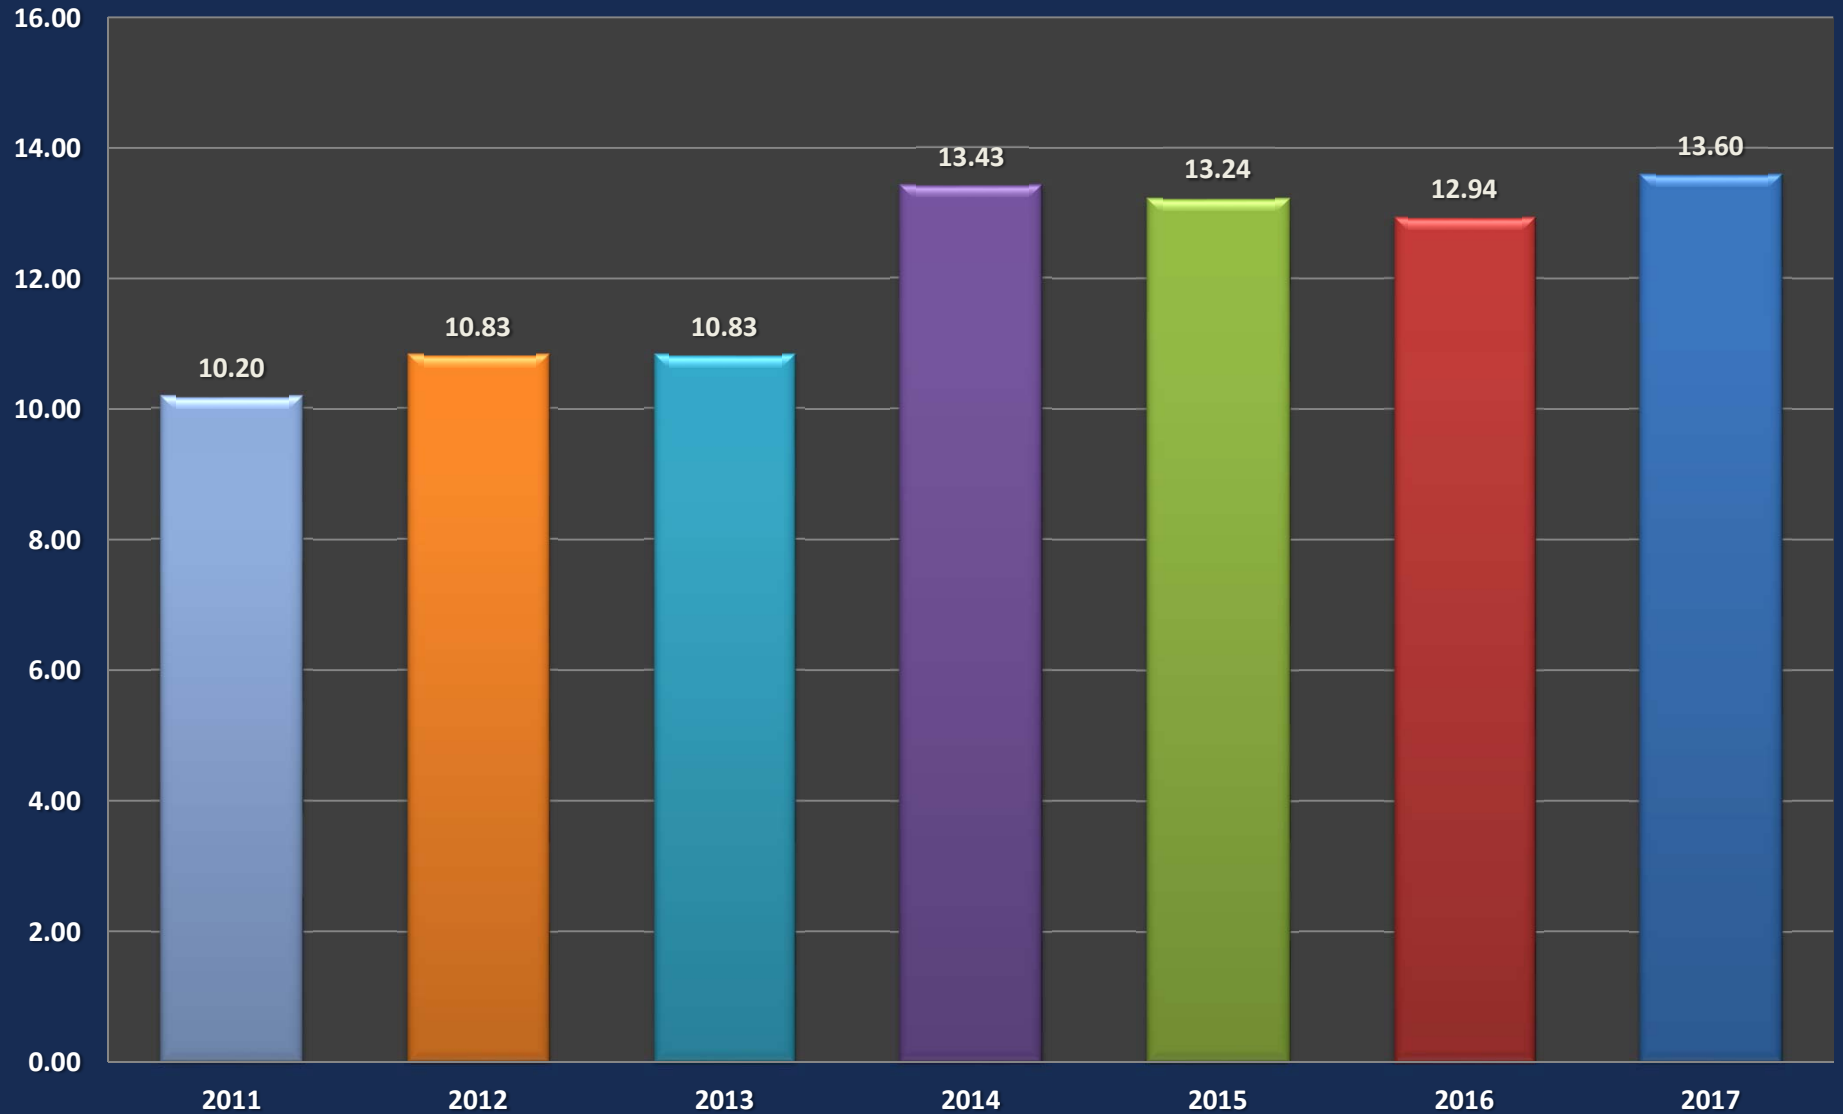

# Downtown San Jose Comm. Average GRM