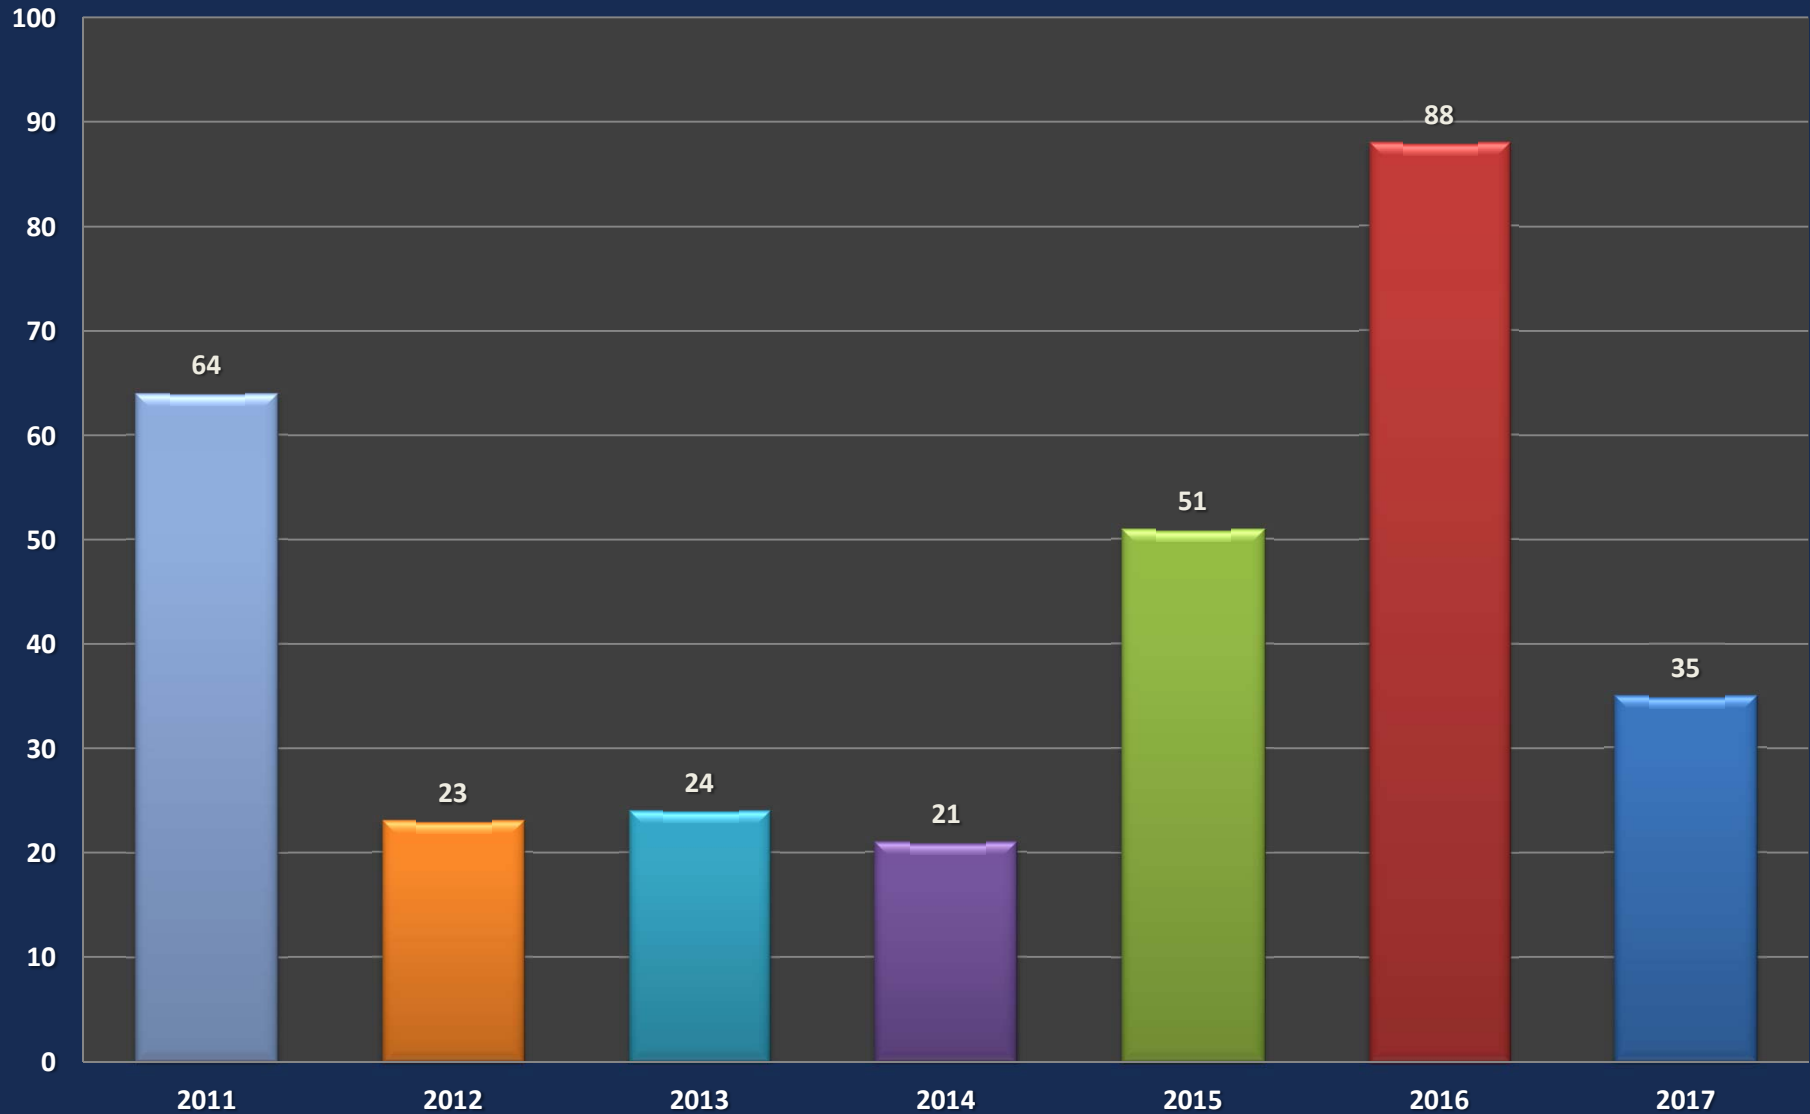

Mountain View Comm. Days on Market