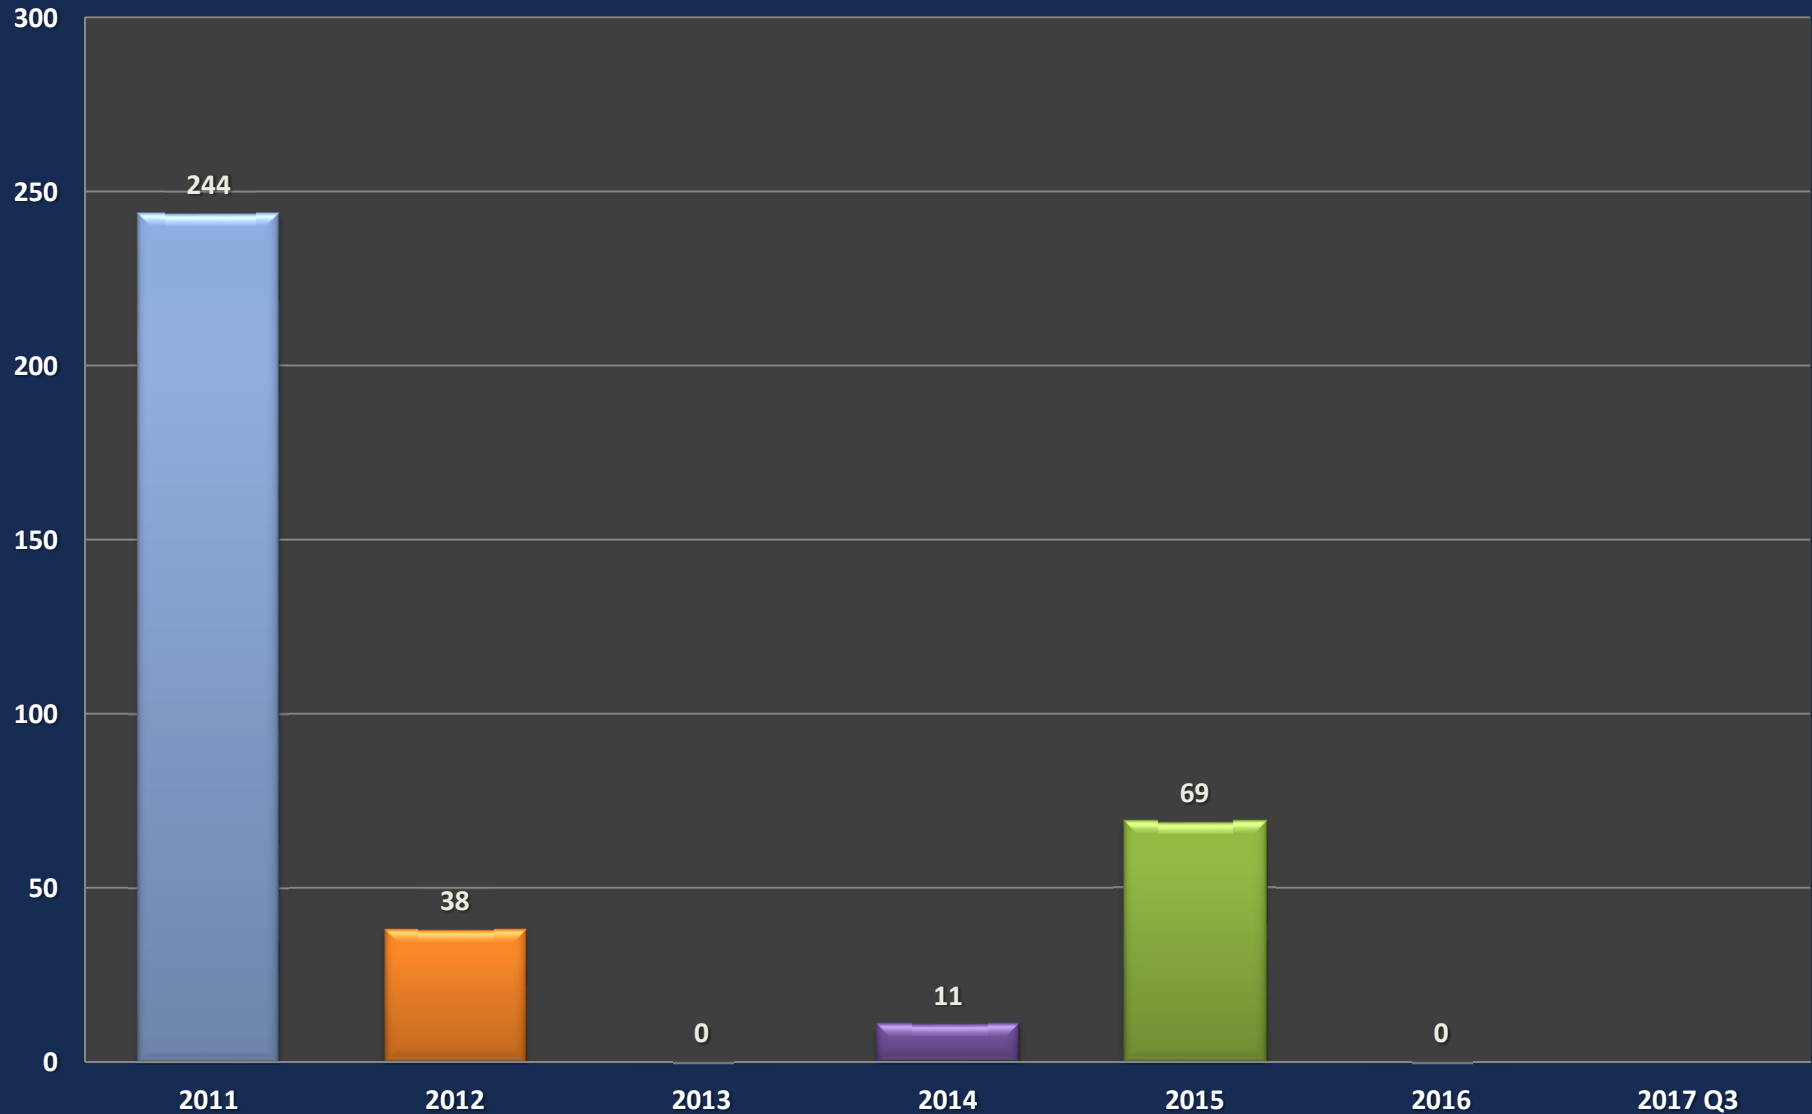

Palo Alto Commercial

Palo Alto Commercial Average Price/Unit

Palo Alto Commercial Average Price/SF

Palo Alto Commercial Average CAP Rate

Palo Alto Commercial Average GRM

Palo Alto Commercial Days on Market