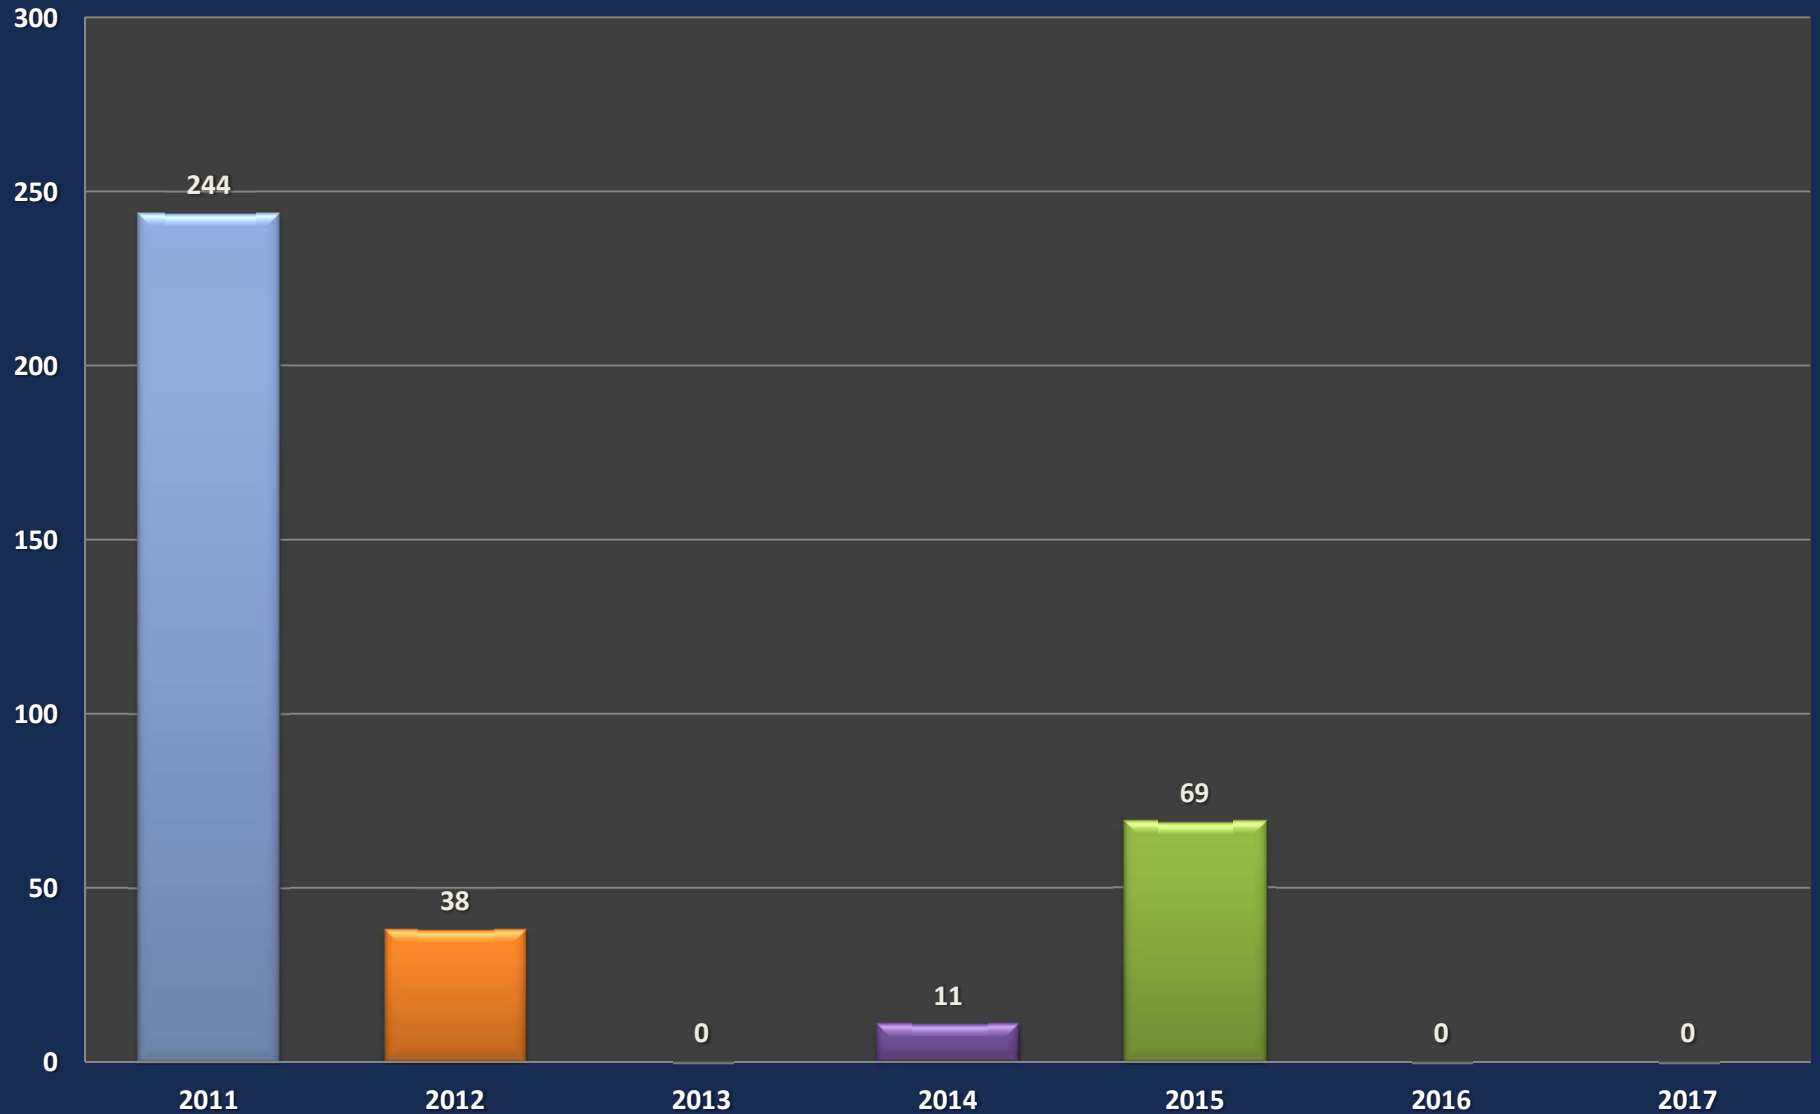

Palo Alto Commercial Days on Market