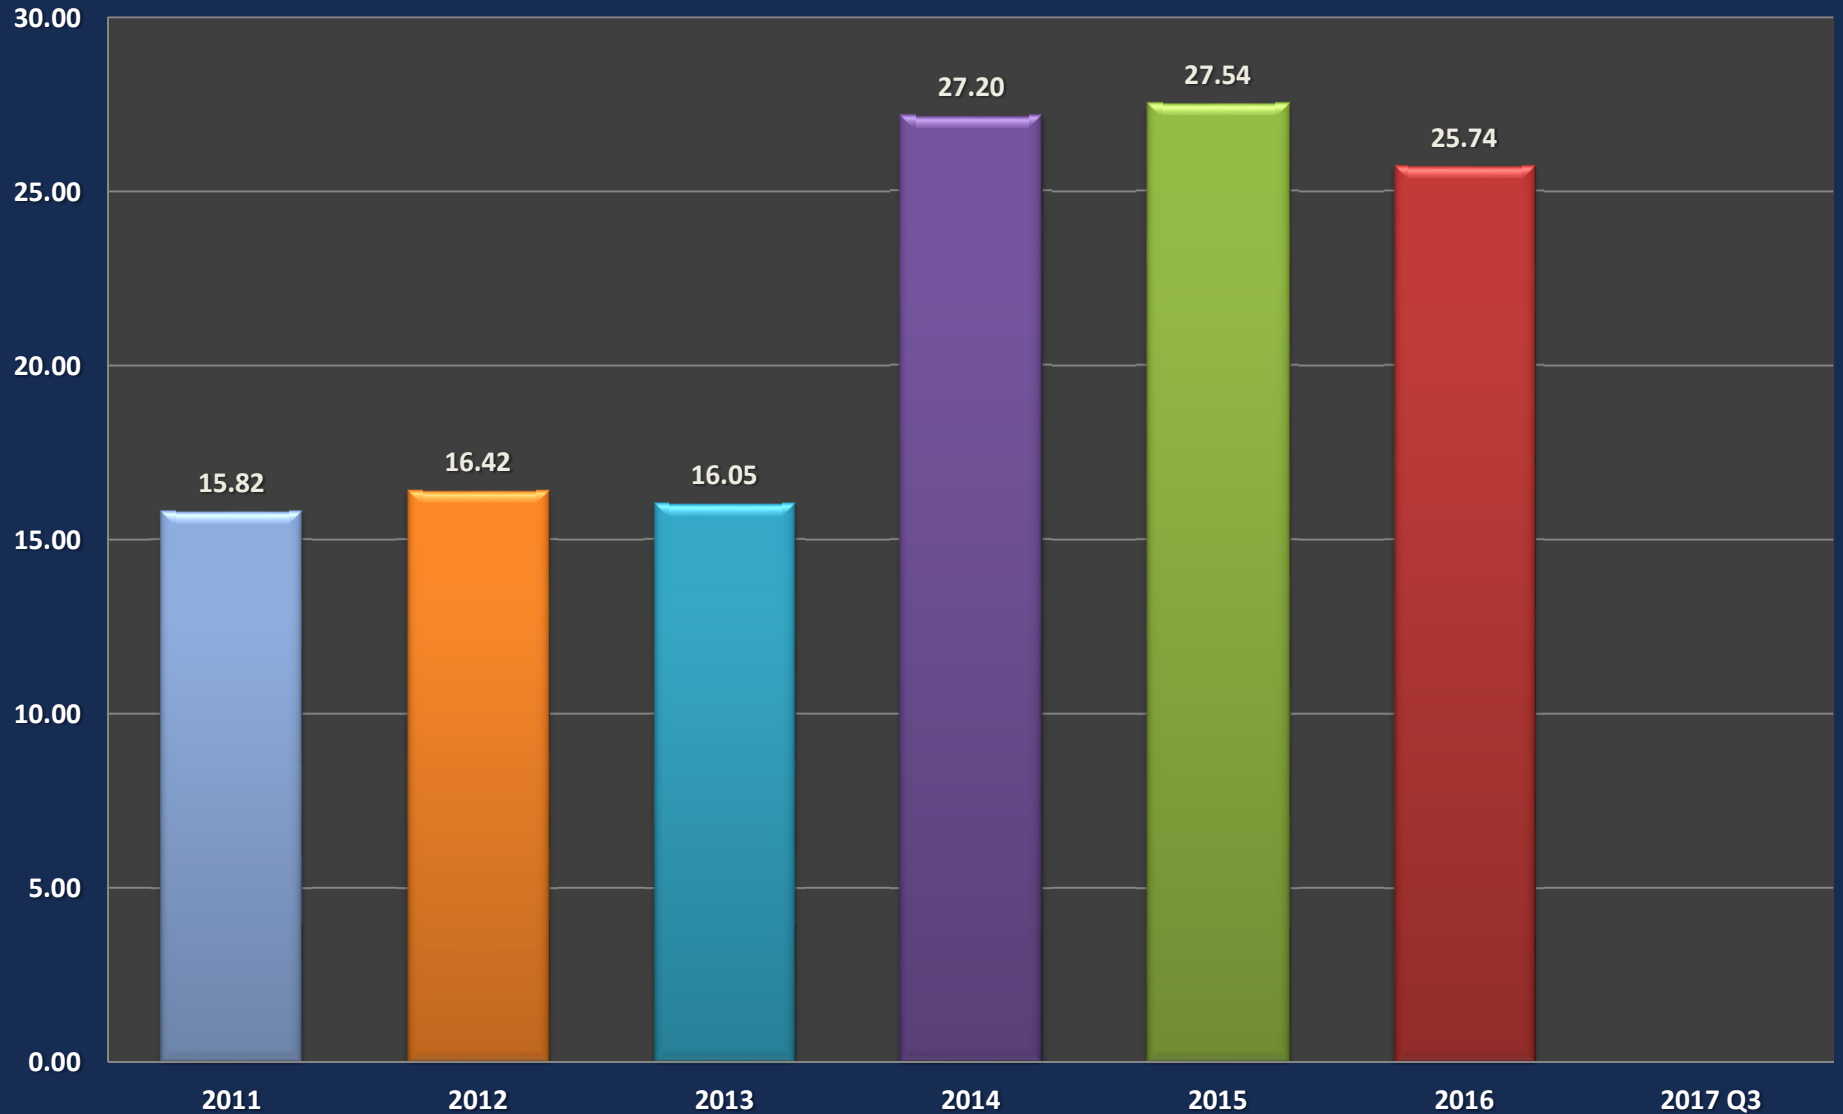

Palo Alto Commercial

Palo Alto Commercial Average Price/Unit

Palo Alto Commercial Average Price/SF

Palo Alto Commercial Average CAP Rate

Palo Alto Commercial Average GRM

Palo Alto Commercial Days on Market