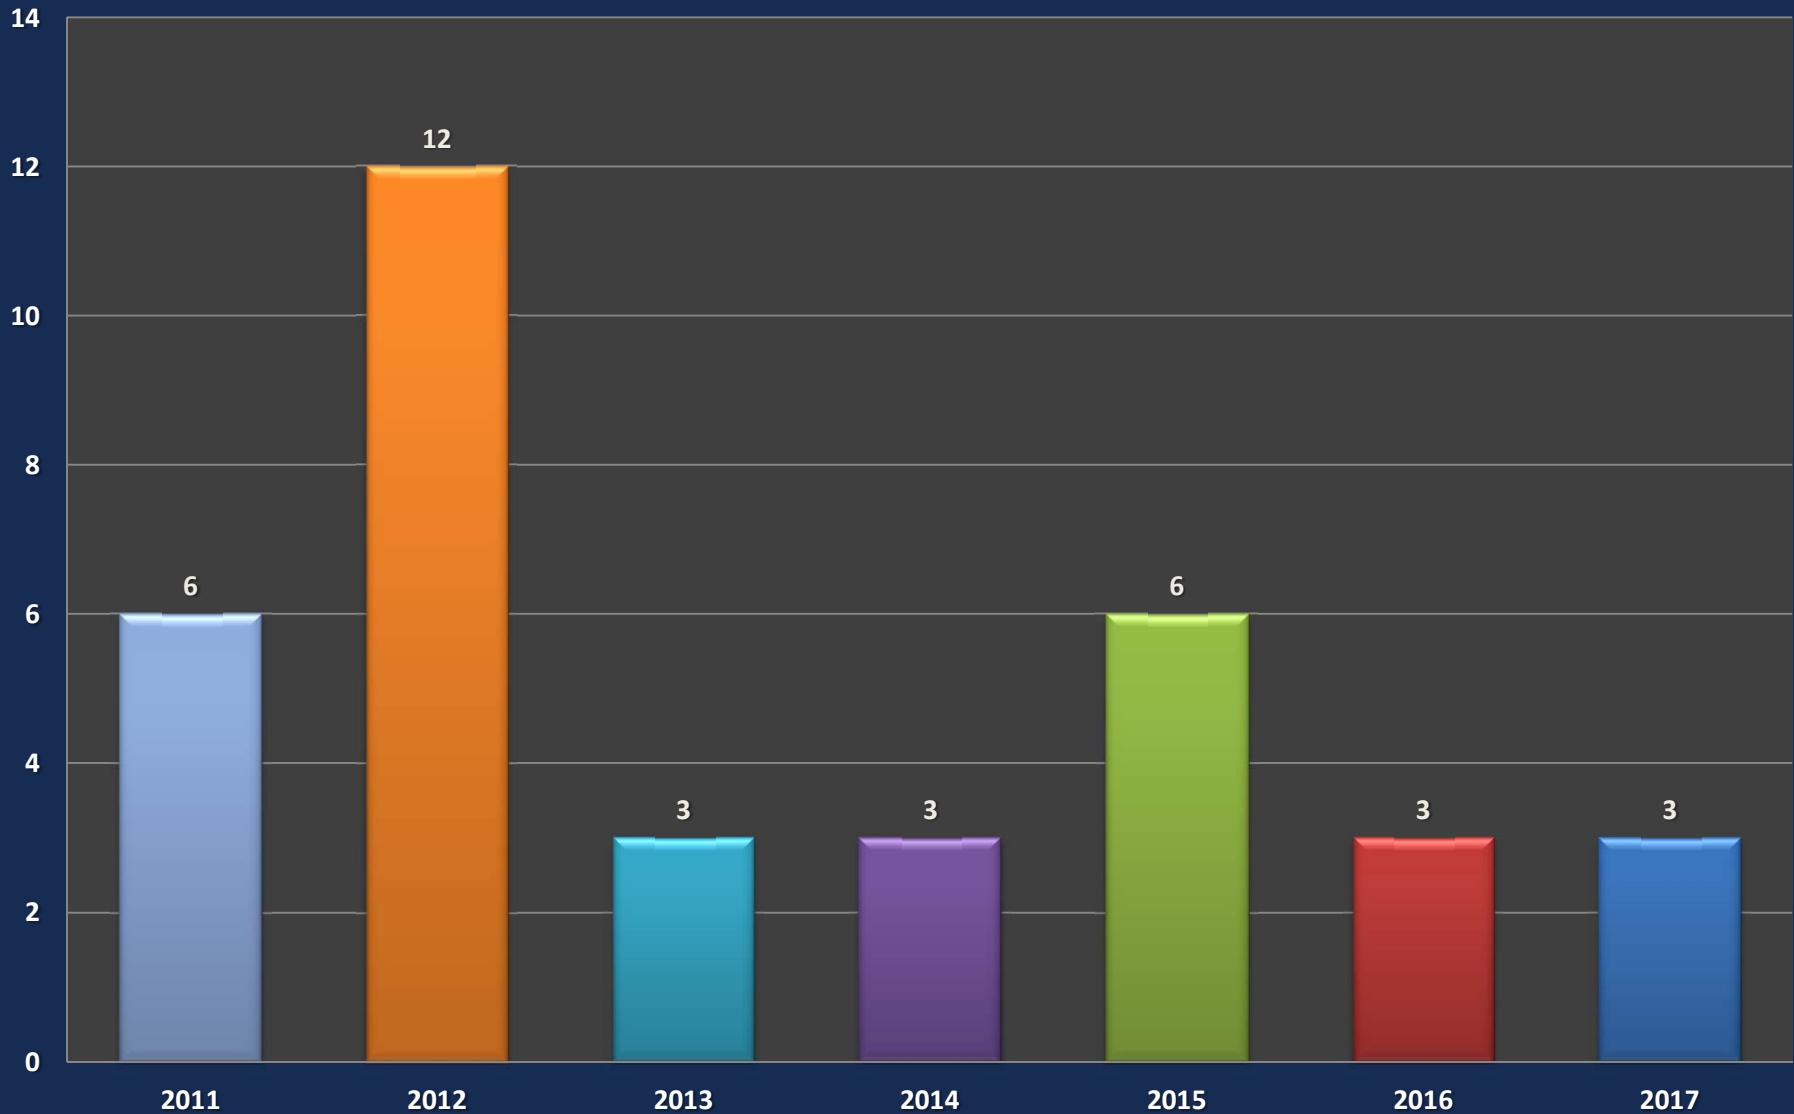

Palo Alto Commercial Annual Sales