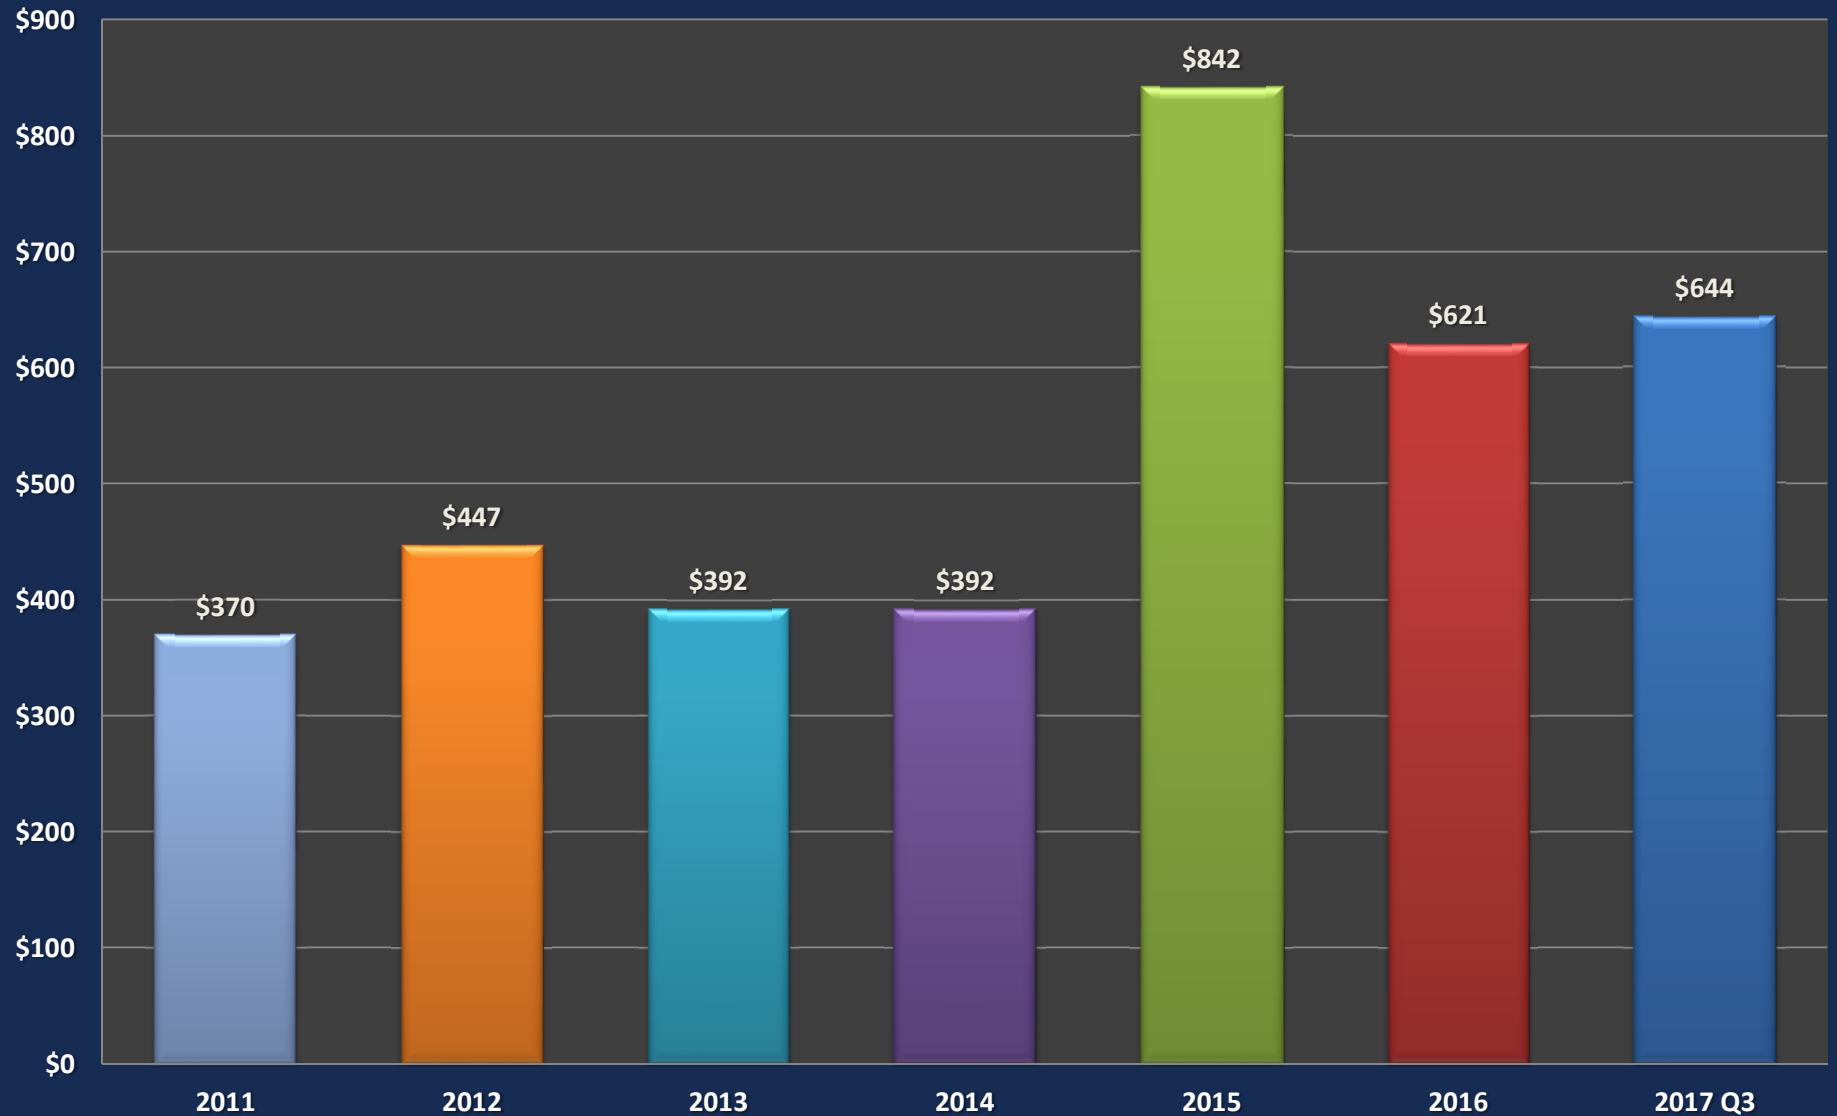

Palo Alto Commercial

Palo Alto Commercial Average Price/Unit

Palo Alto Commercial Average Price/SF

Palo Alto Commercial Average CAP Rate

Palo Alto Commercial Average GRM

Palo Alto Commercial Days on Market