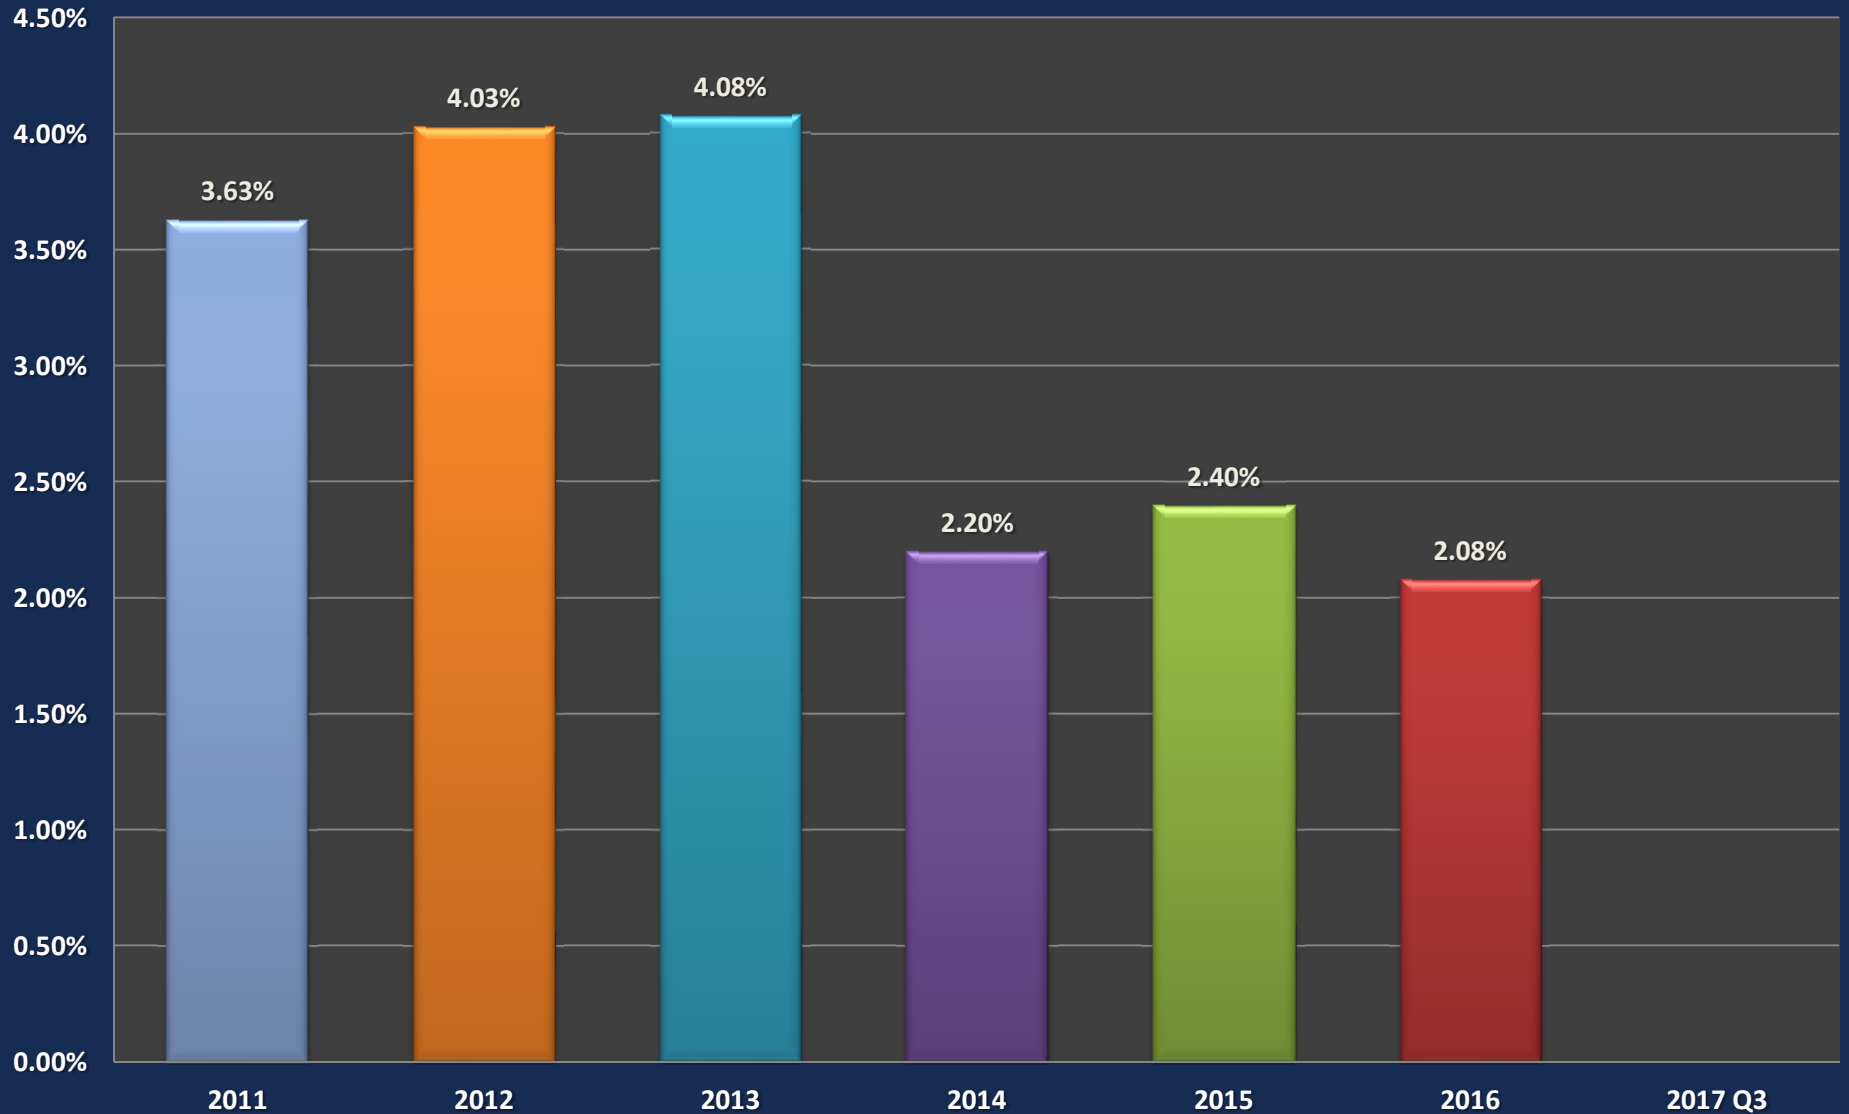

Palo Alto Commercial

Palo Alto Commercial Average Price/Unit

Palo Alto Commercial Average Price/SF

Palo Alto Commercial Average CAP Rate

Palo Alto Commercial Average GRM

Palo Alto Commercial Days on Market