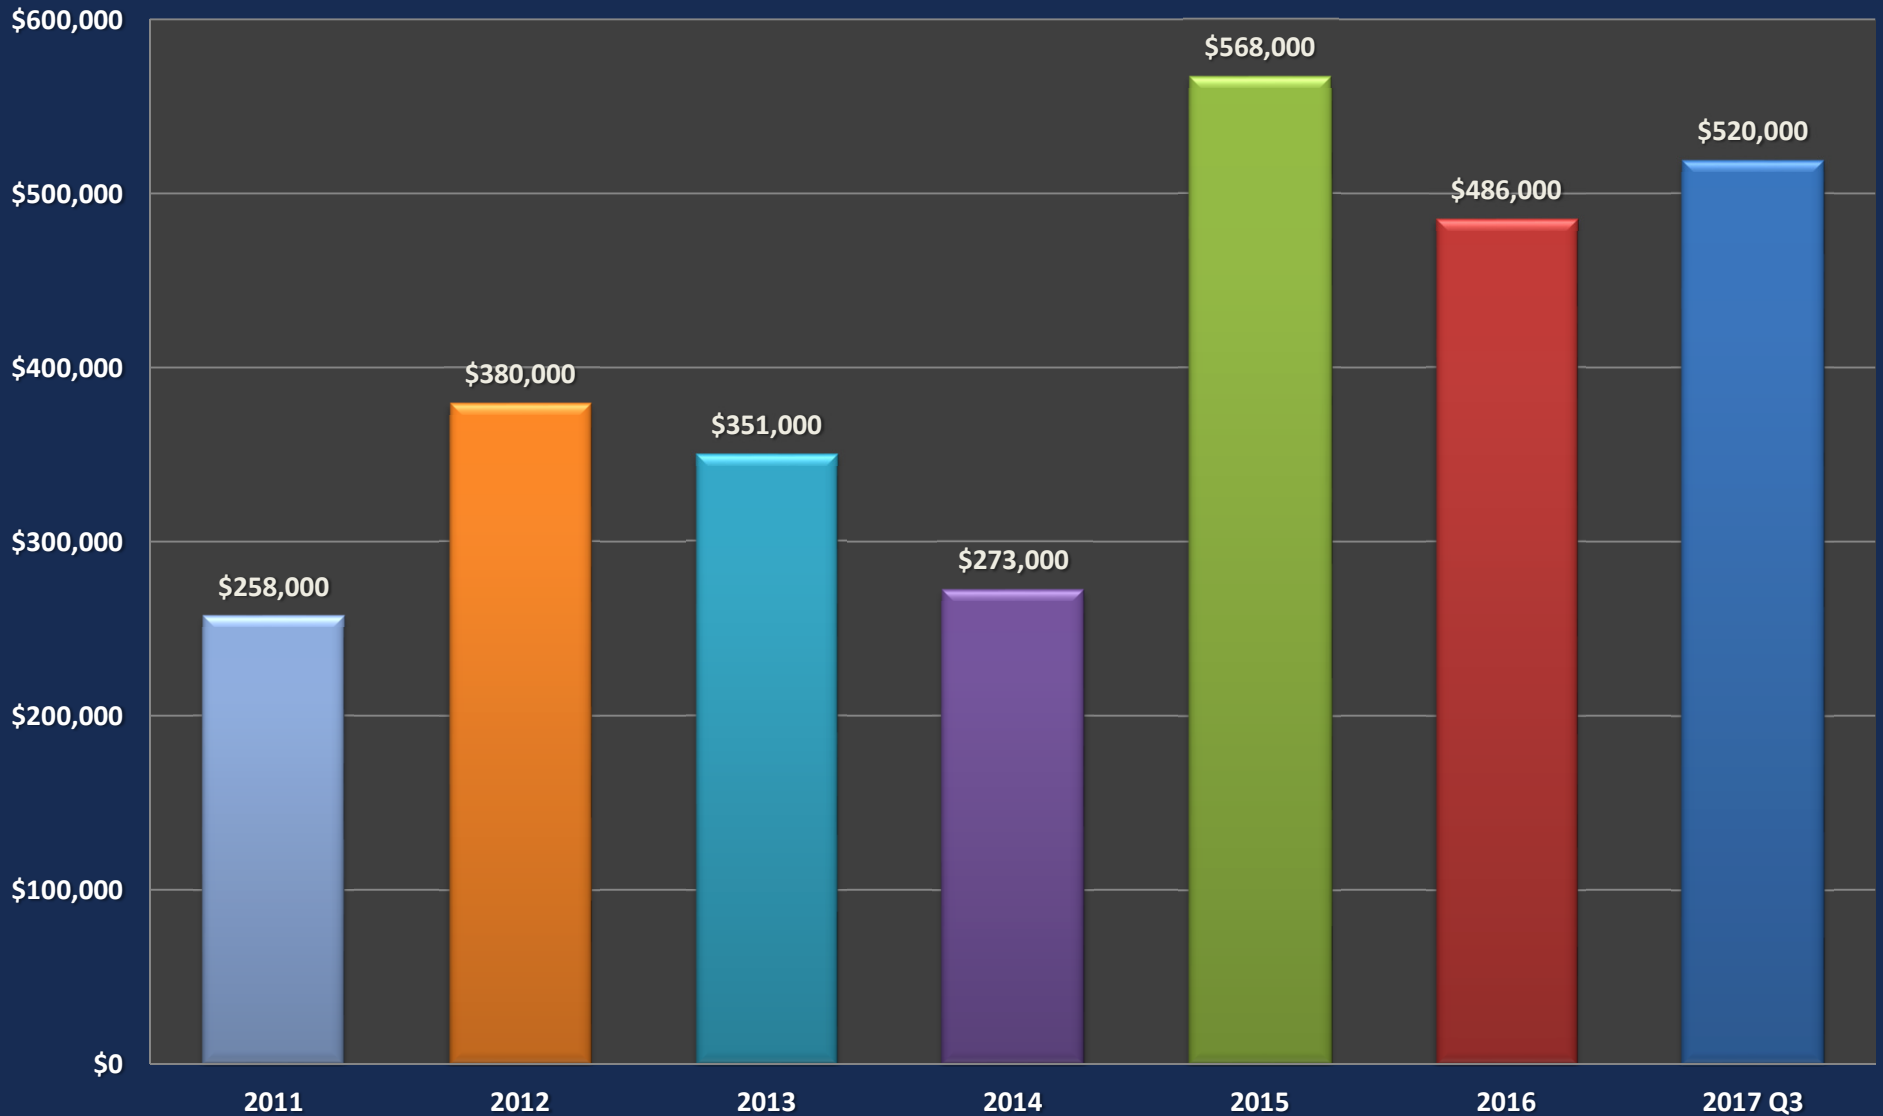

Palo Alto Commercial

Palo Alto Commercial Average Price/Unit

Palo Alto Commercial Average Price/SF

Palo Alto Commercial Average CAP Rate

Palo Alto Commercial Average GRM

Palo Alto Commercial Days on Market