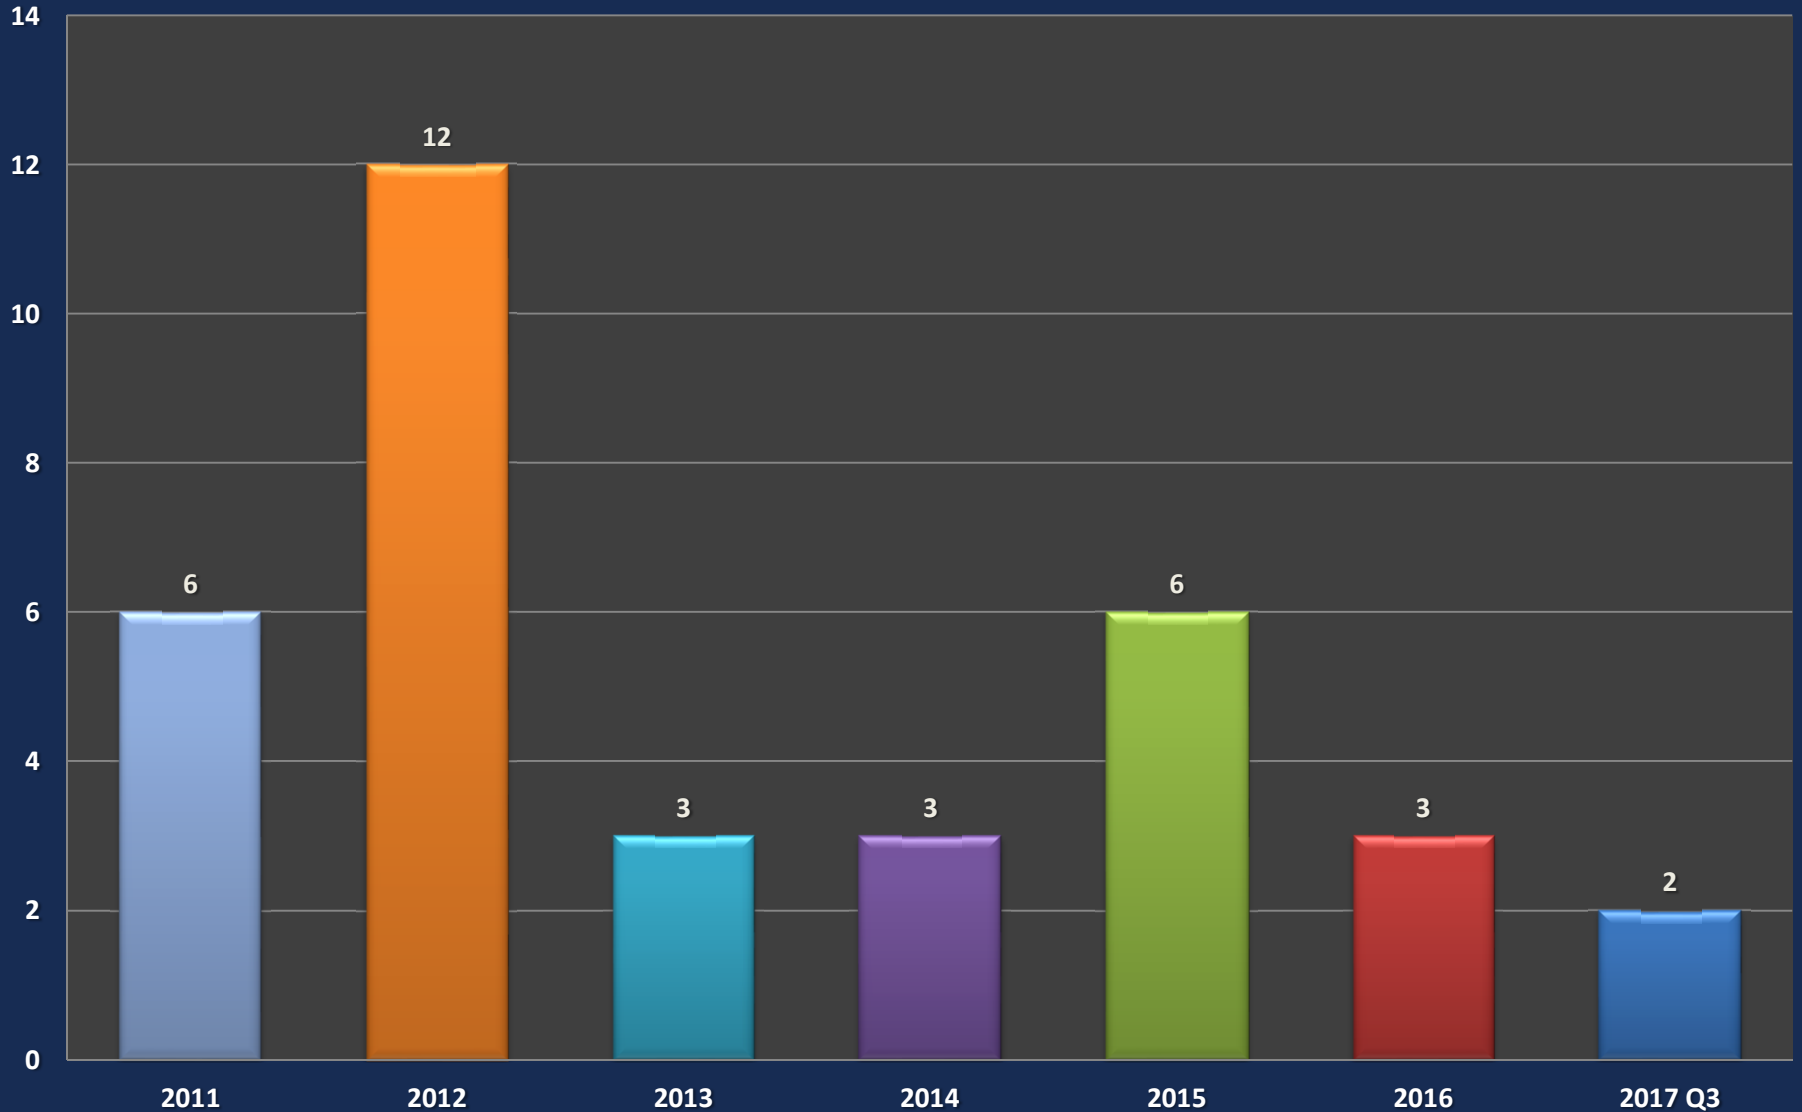

Palo Alto Commercial Annual Sales