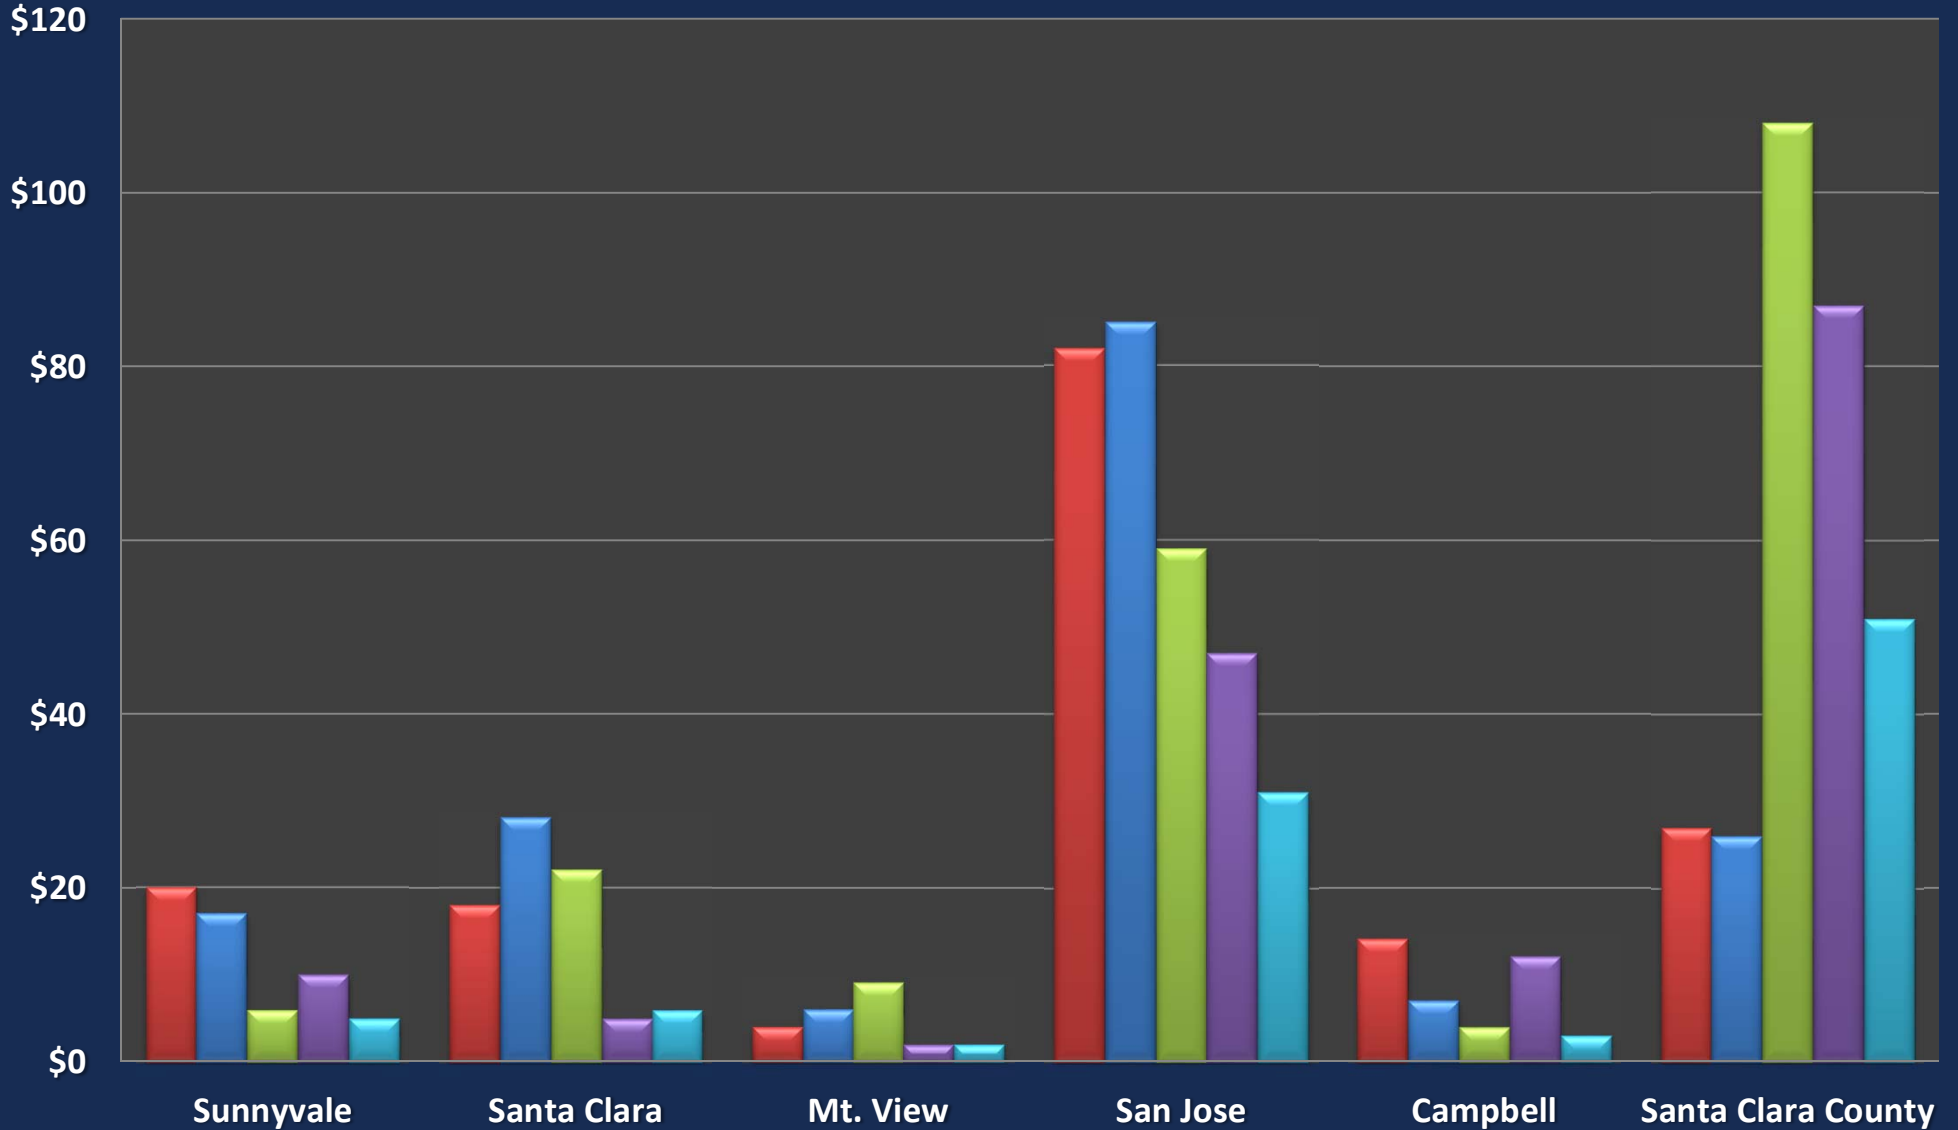

Santa Clara County Quarterly 4-Plex Report

Santa Clara 4-Plex Submarket Average Sale Price

■ 2013
 ■ 2014
 ■ 2015
 ■ 2016
 ■ 2017 2Q

Santa Clara 4-Plex Submarket Average Price/SF

■ 2013
 ■ 2014
 ■ 2015
 ■ 2016
 ■ 2017 2Q

Santa Clara 4-Plex Submarket Days On Market

■ 2013
 ■ 2014
 ■ 2015
 ■ 2016
 ■ 2017 2Q

Santa Clara 4-Plex Submarket Annual Sales

2013 2014 2015 2016 2017 2Q

Santa Clara County 4-Plex City Comparison

■ Average Sales Price
— Average Price/Square Foot