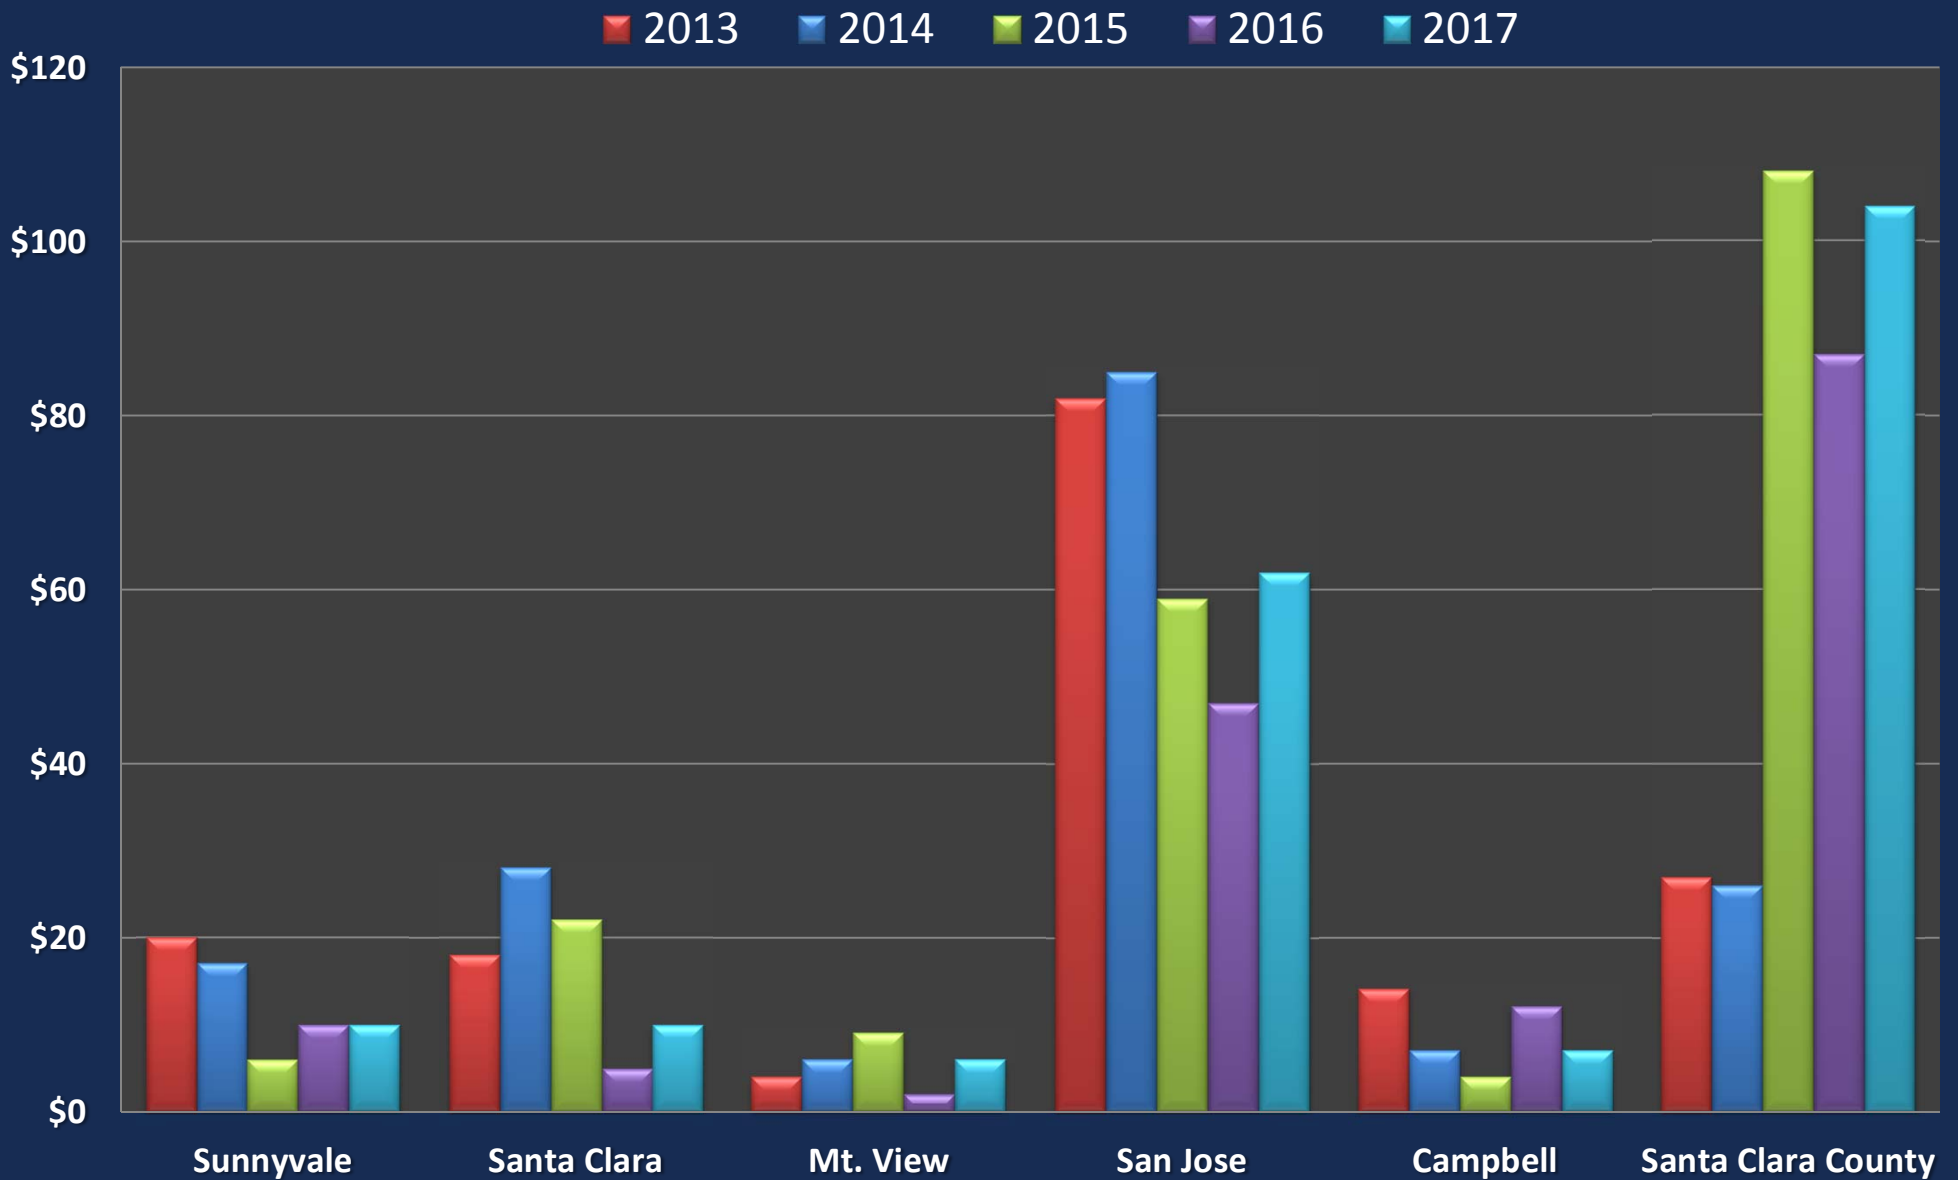

Santa Clara 4-Plex Submarket Annual Sales