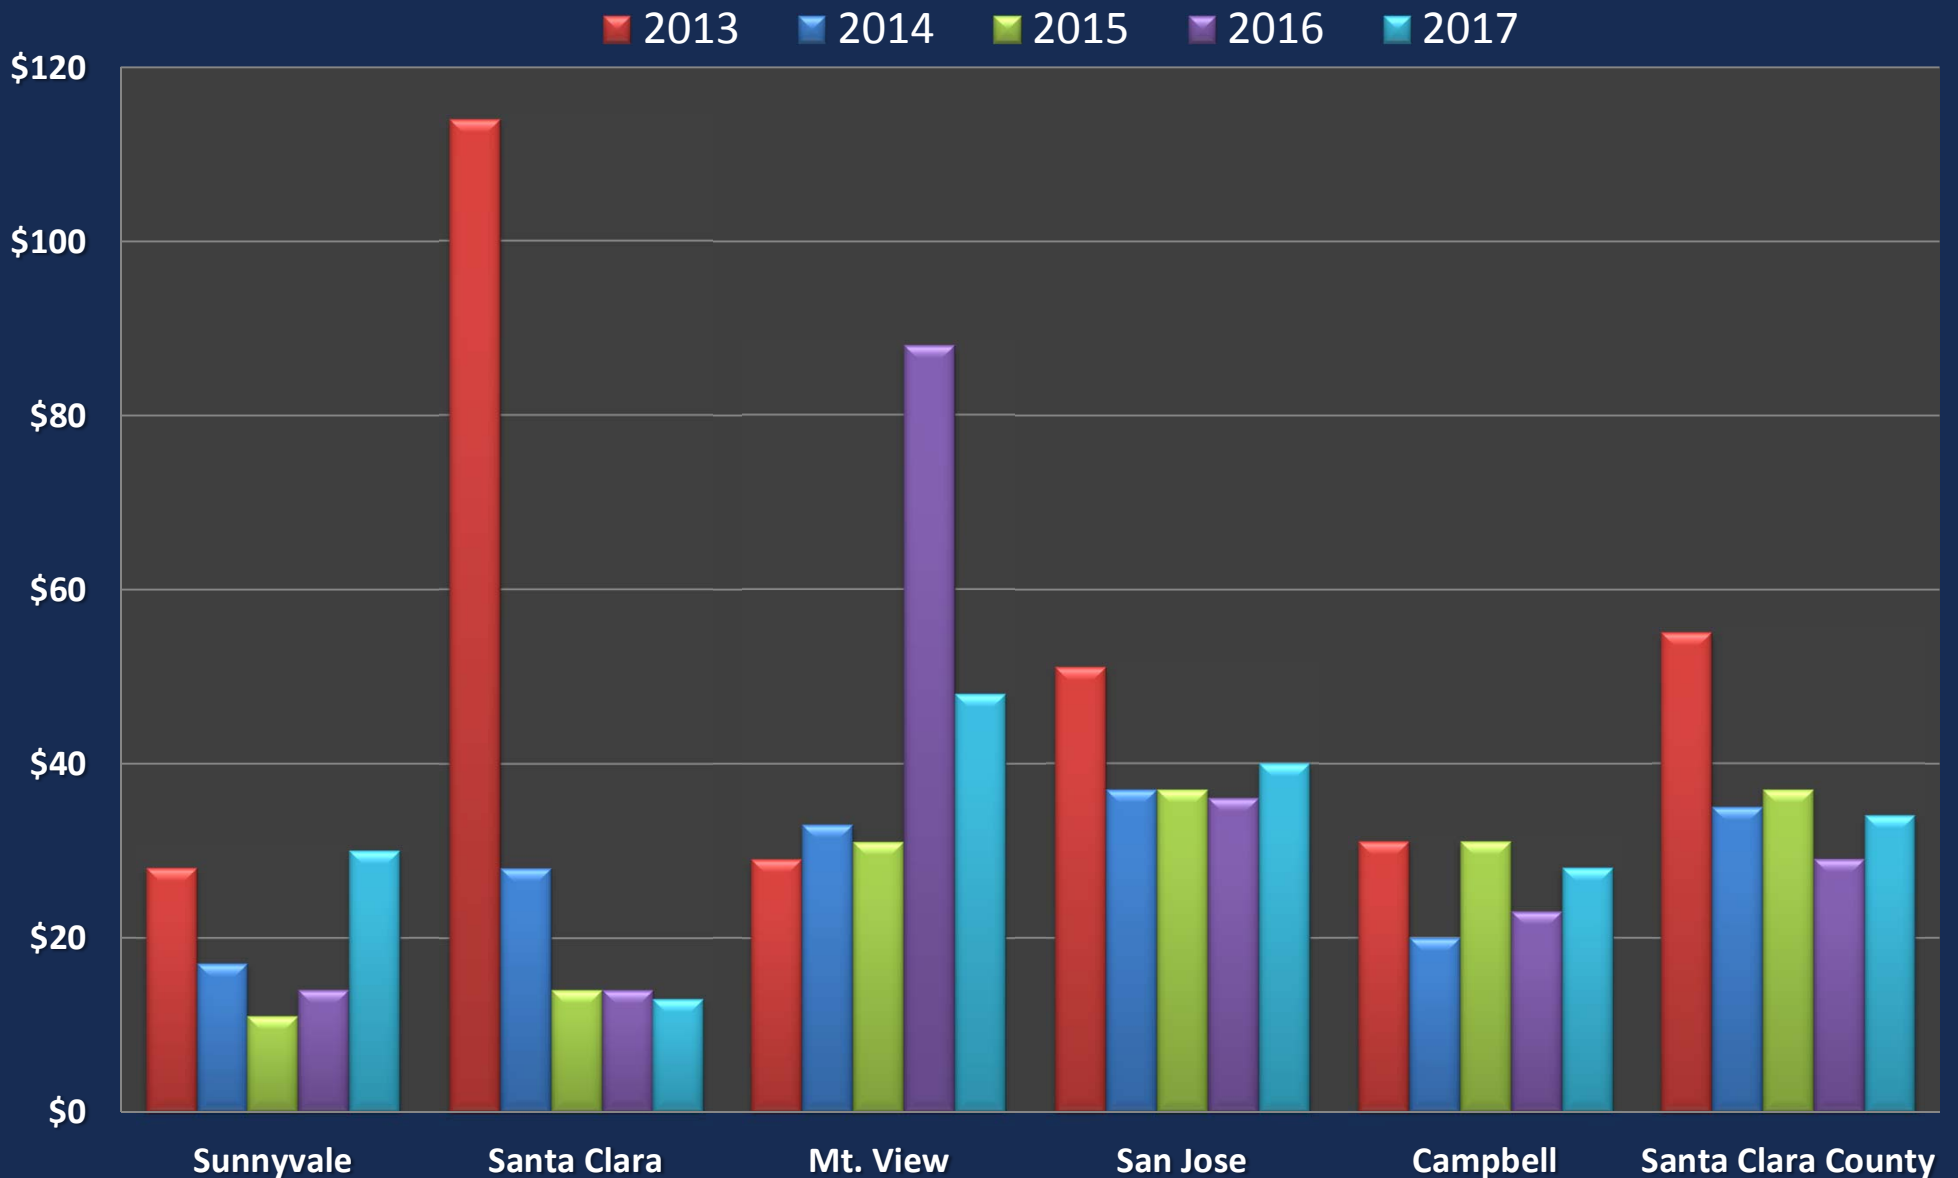

Santa Clara County Quarterly 4-Plex Report

Santa Clara 4-Plex Submarket Average Sale Price

2013 2014 2015 2016 2017

Santa Clara 4-Plex Submarket Average Price/SF

2013 2014 2015 2016 2017

Santa Clara 4-Plex Submarket Days On Market

Santa Clara 4-Plex Submarket Annual Sales

Santa Clara County 4-Plex City Comparison

■ Average Sales Price
— Average Price/Square Foot