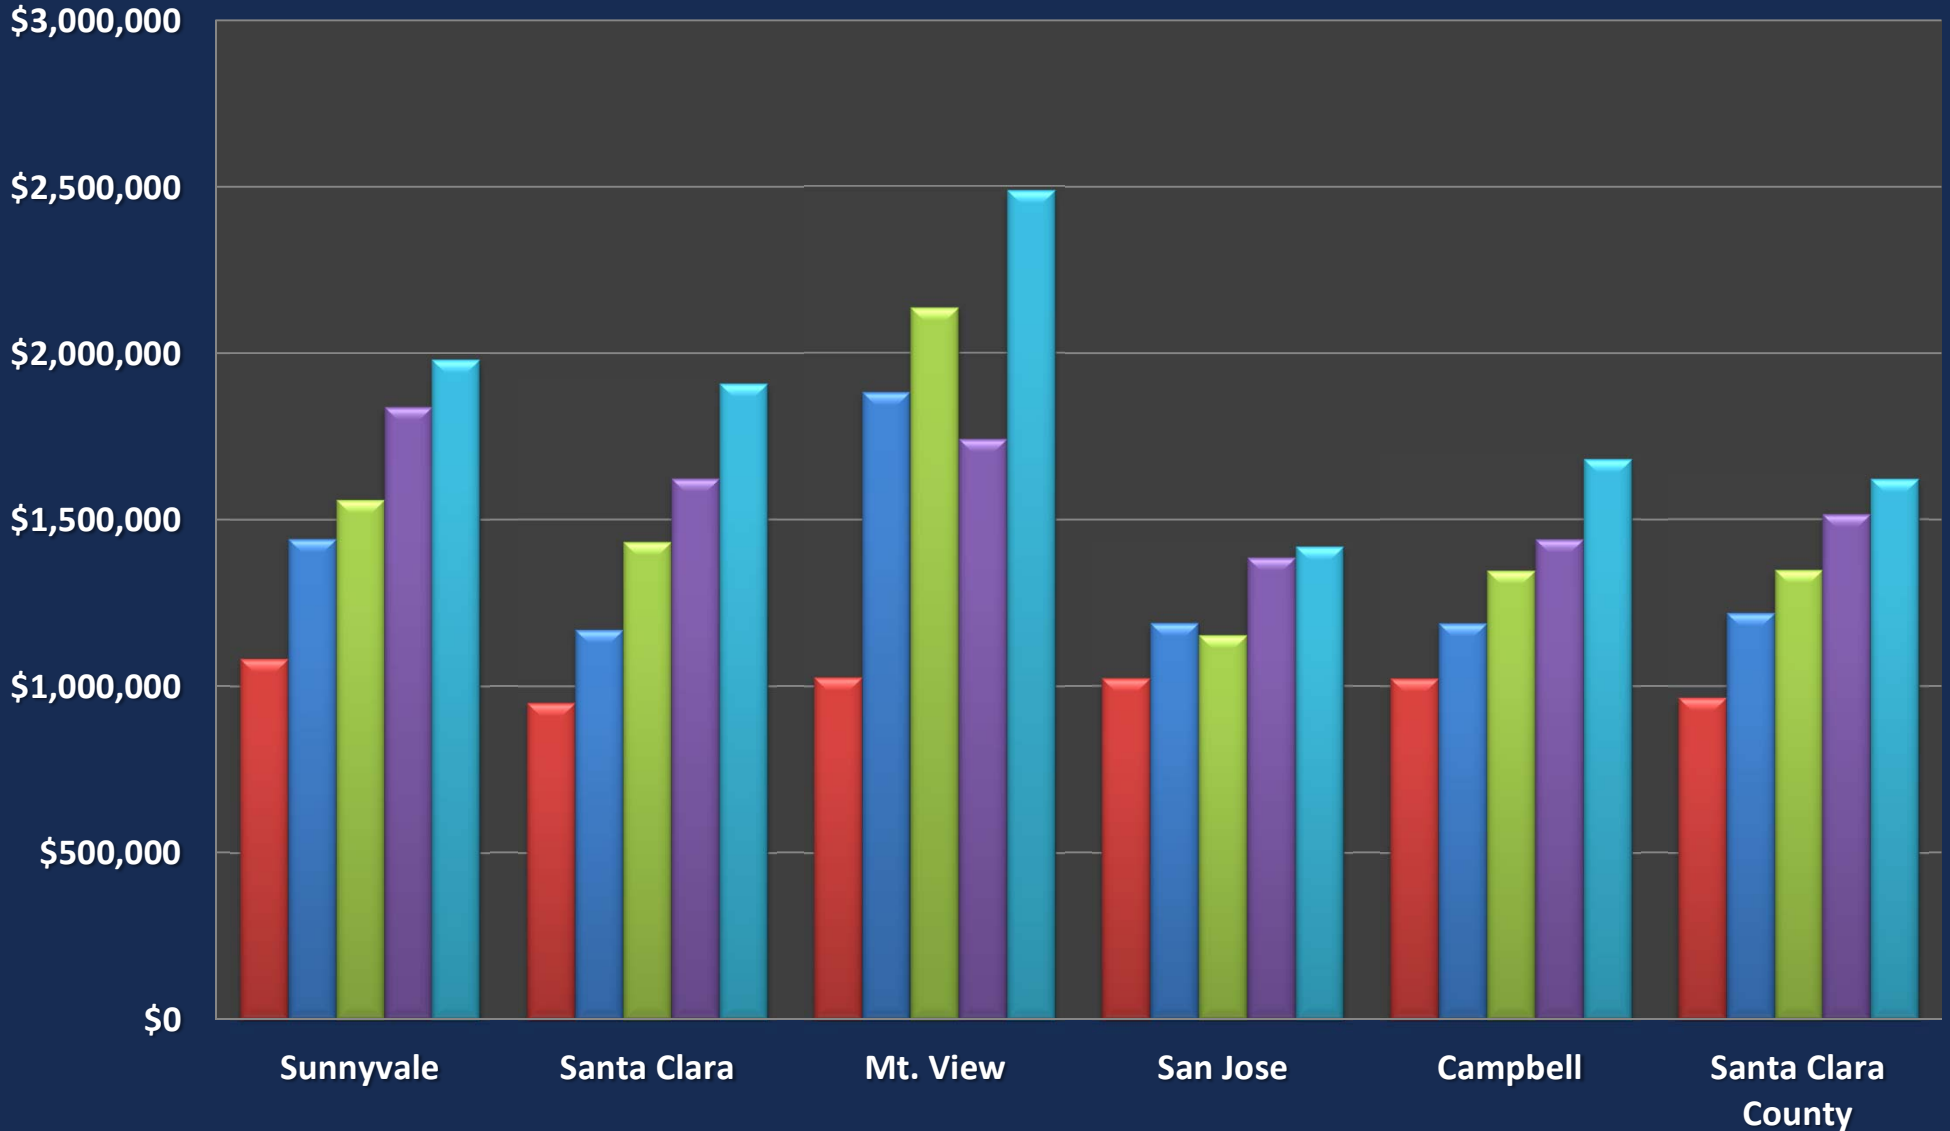

Santa Clara County Quarterly 4-Plex Report

Santa Clara 4-Plex Submarket Average Sale Price

2013 2014 2015 2016 2017

Santa Clara 4-Plex Submarket Average Price/SF

2013 2014 2015 2016 2017

Santa Clara 4-Plex Submarket Days On Market

Santa Clara 4-Plex Submarket Annual Sales

Santa Clara County 4-Plex City Comparison

■ Average Sales Price
— Average Price/Square Foot