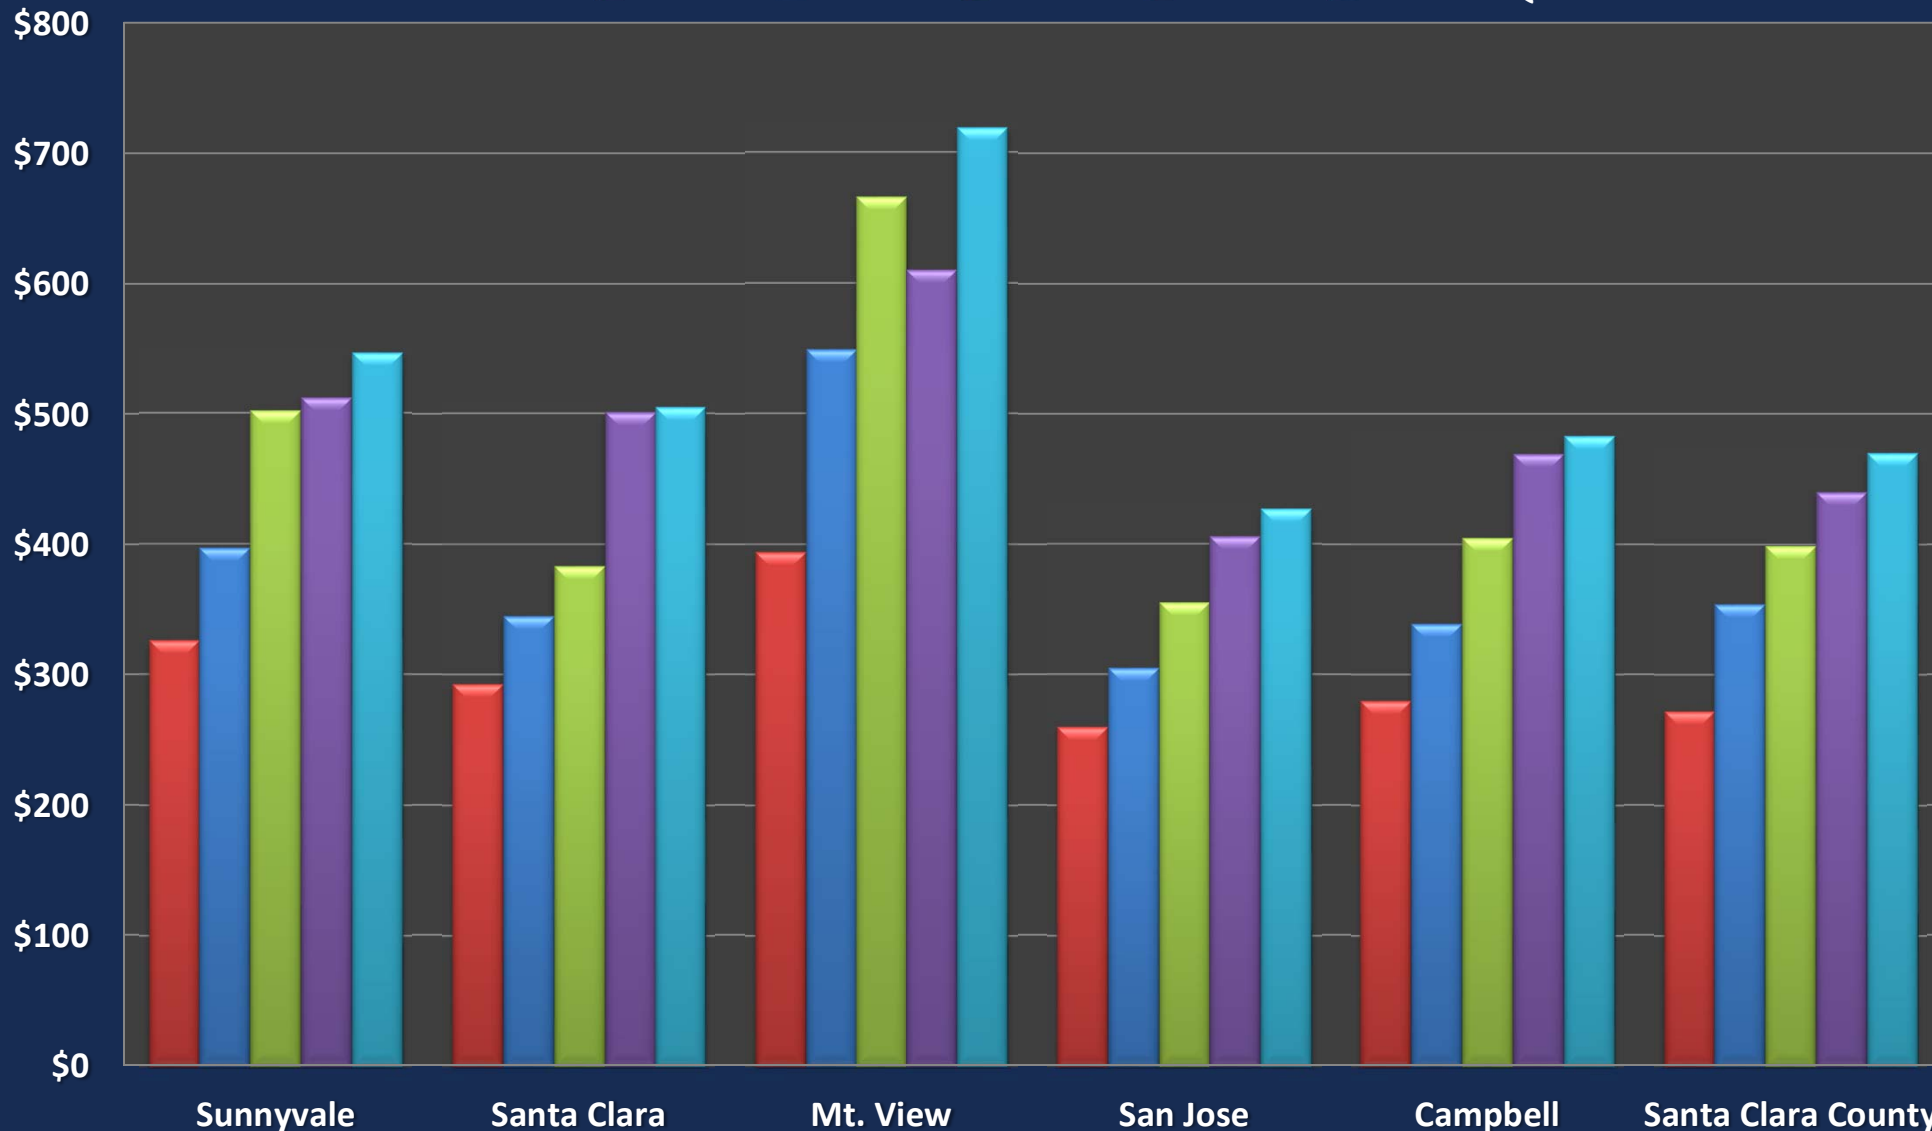

Santa Clara County Quarterly 4-Plex Report

Santa Clara 4-Plex Submarket Average Sale Price

■ 2013
 ■ 2014
 ■ 2015
 ■ 2016
 ■ 2017 2Q

Santa Clara 4-Plex Submarket Average Price/SF

■ 2013
 ■ 2014
 ■ 2015
 ■ 2016
 ■ 2017 2Q

Santa Clara 4-Plex Submarket Days On Market

■ 2013
 ■ 2014
 ■ 2015
 ■ 2016
 ■ 2017 2Q

Santa Clara 4-Plex Submarket Annual Sales

2013 2014 2015 2016 2017 2Q

Santa Clara County 4-Plex City Comparison

■ Average Sales Price
— Average Price/Square Foot