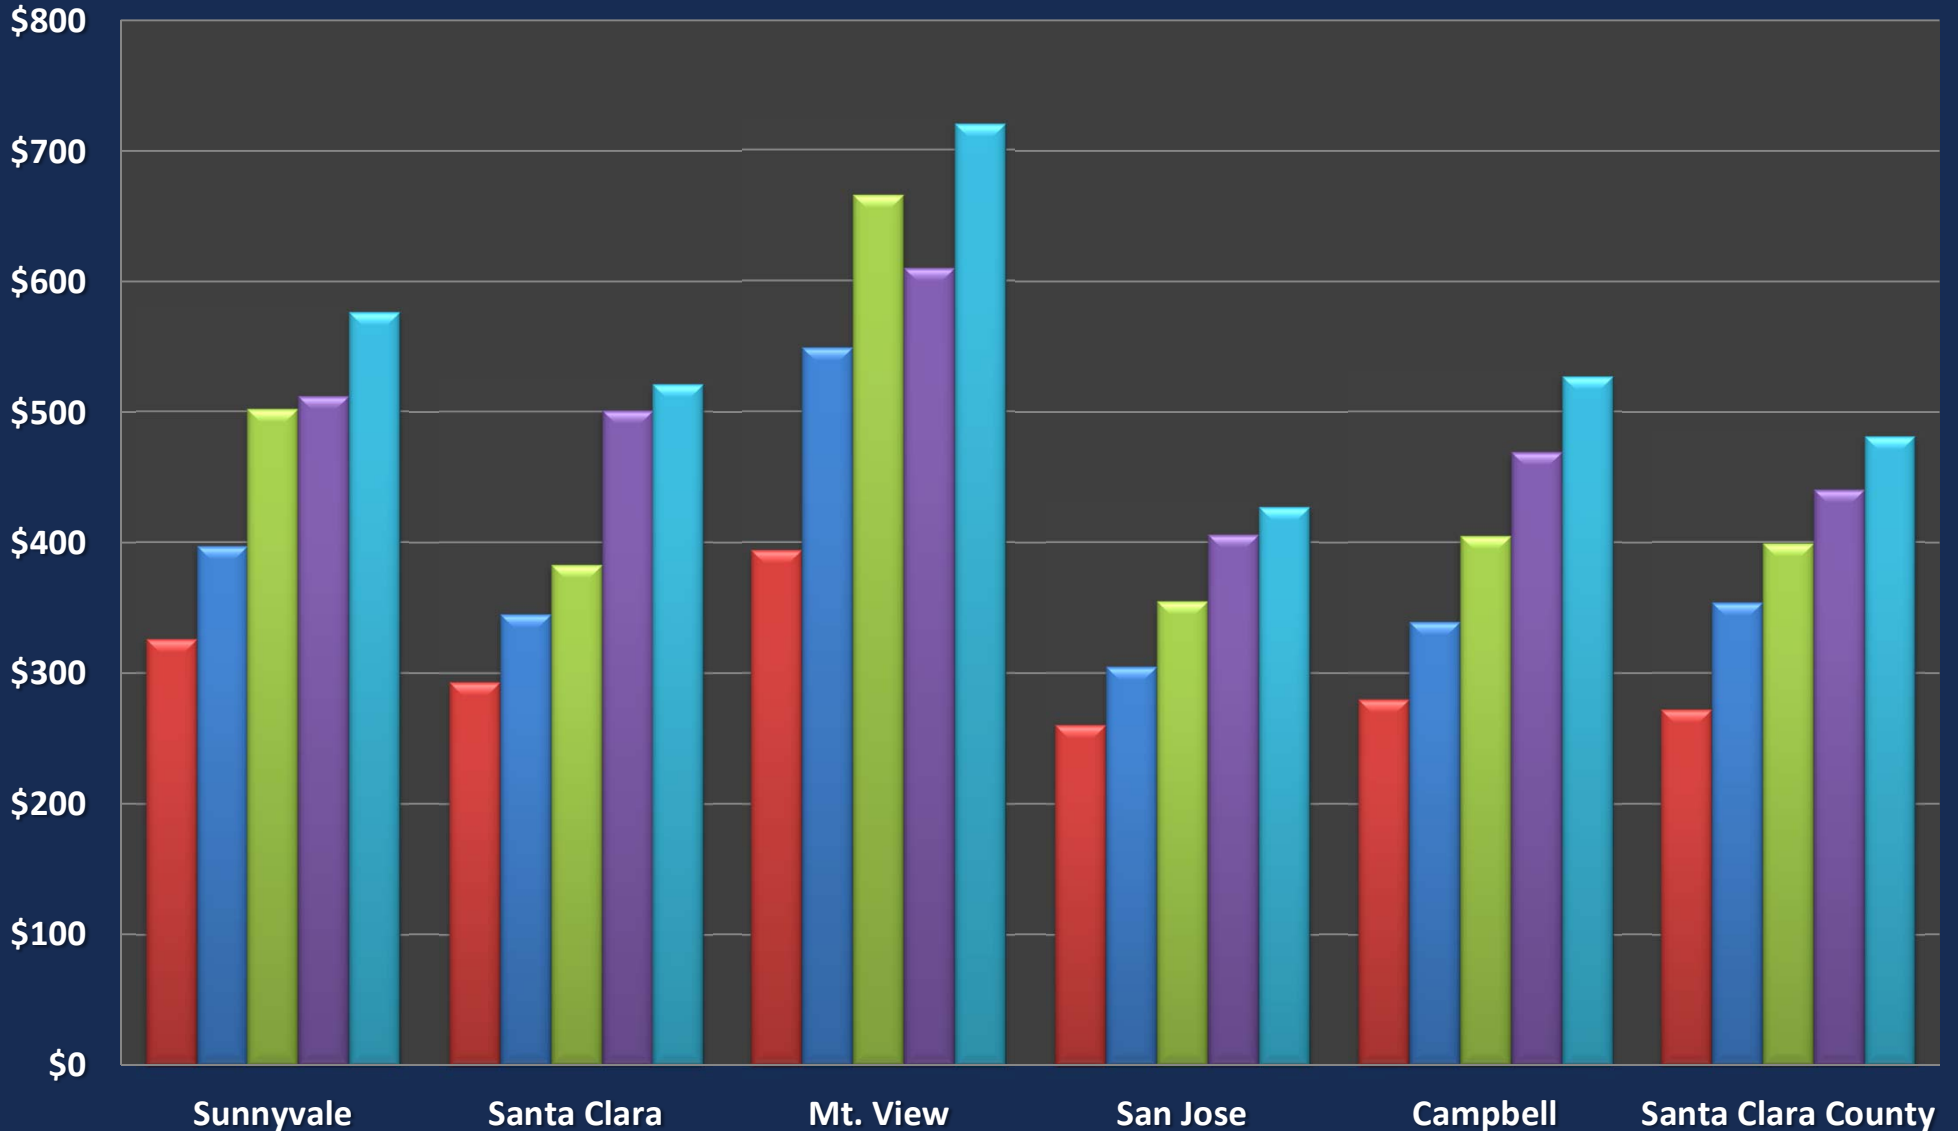

Santa Clara County Quarterly 4-Plex Report

Santa Clara 4-Plex Submarket Average Sale Price

2013 2014 2015 2016 2017

Santa Clara 4-Plex Submarket Average Price/SF

2013 2014 2015 2016 2017

Santa Clara 4-Plex Submarket Days On Market

Santa Clara 4-Plex Submarket Annual Sales

Santa Clara County 4-Plex City Comparison

■ Average Sales Price
— Average Price/Square Foot