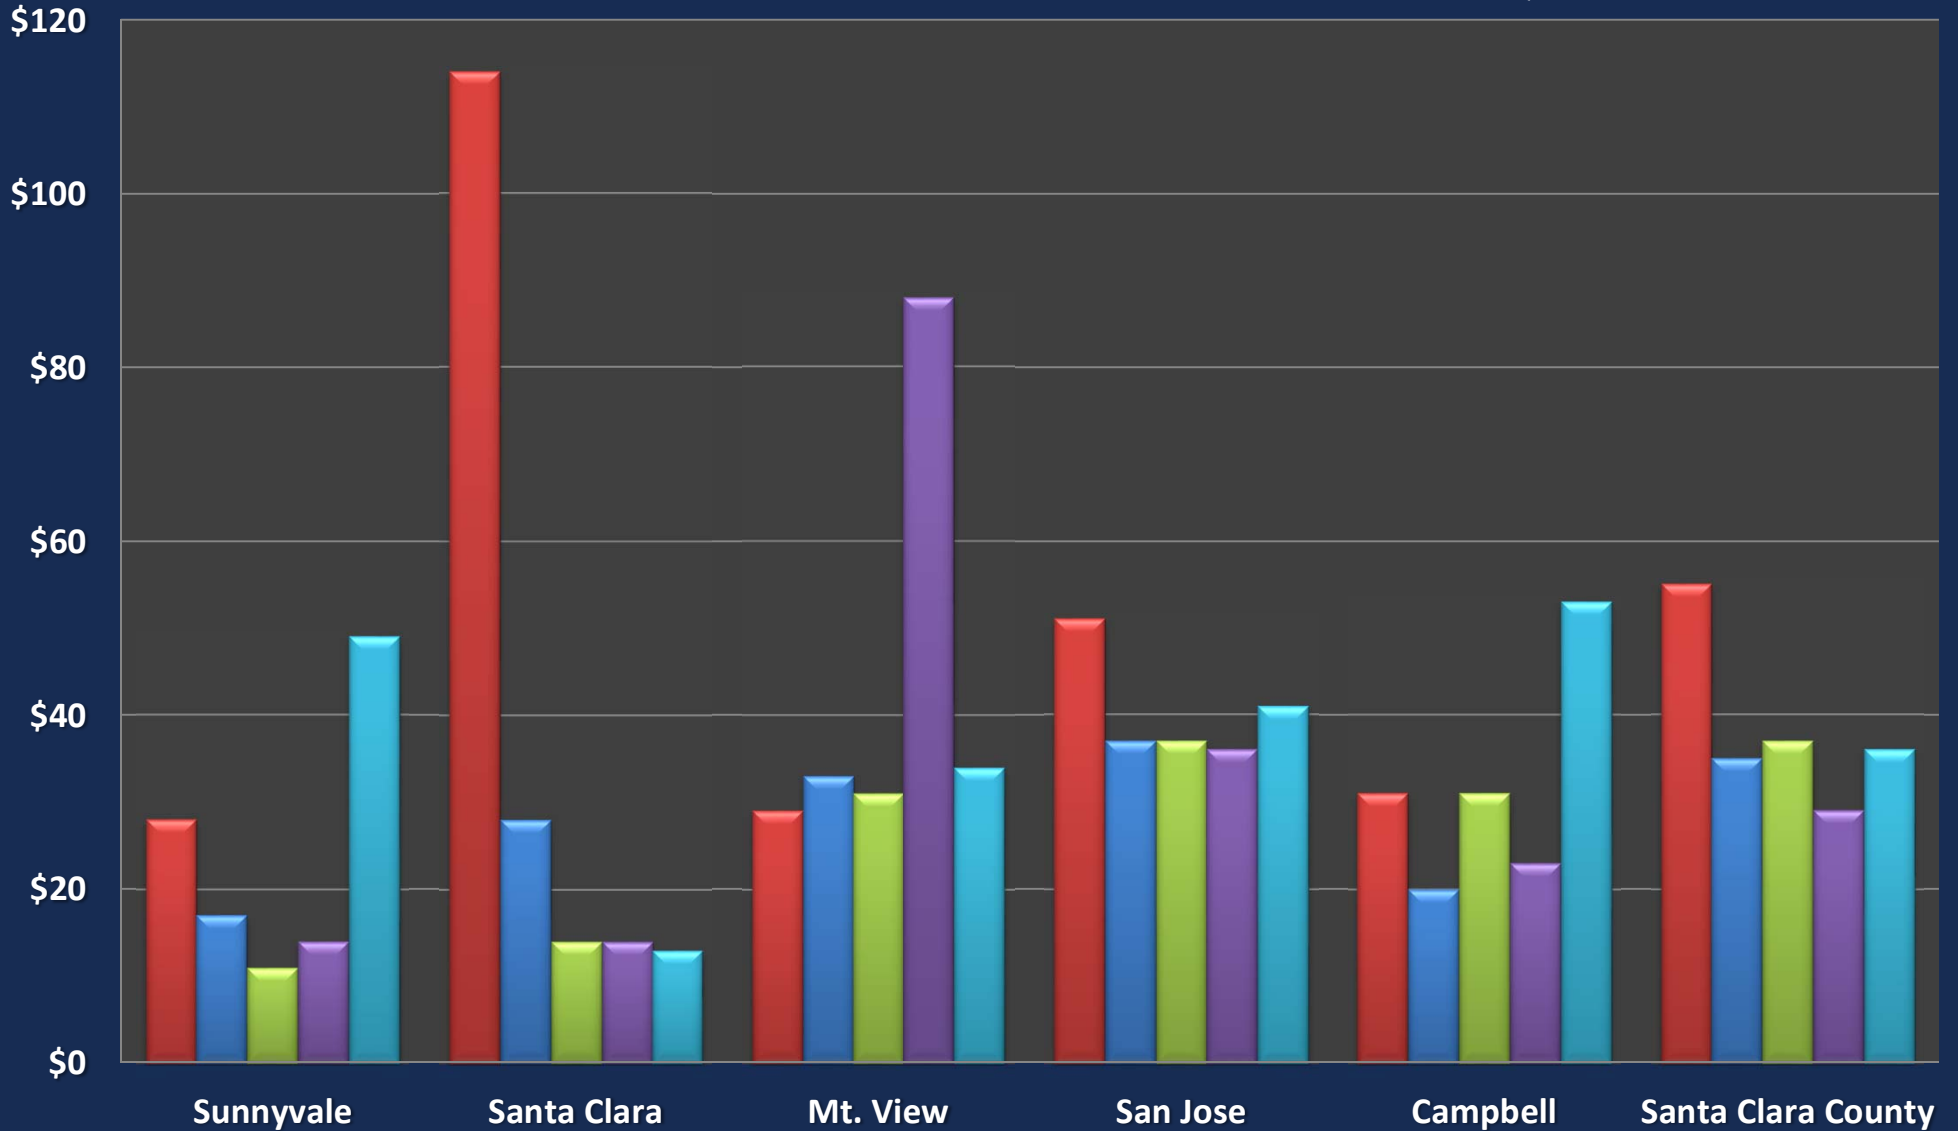

Santa Clara County Quarterly 4-Plex Report

Santa Clara 4-Plex Submarket Average Sale Price

■ 2013
 ■ 2014
 ■ 2015
 ■ 2016
 ■ 2017 2Q

Santa Clara 4-Plex Submarket Average Price/SF

■ 2013
 ■ 2014
 ■ 2015
 ■ 2016
 ■ 2017 2Q

Santa Clara 4-Plex Submarket Days On Market

■ 2013
 ■ 2014
 ■ 2015
 ■ 2016
 ■ 2017 2Q

Santa Clara 4-Plex Submarket Annual Sales

2013 2014 2015 2016 2017 2Q

Santa Clara County 4-Plex City Comparison

■ Average Sales Price
— Average Price/Square Foot