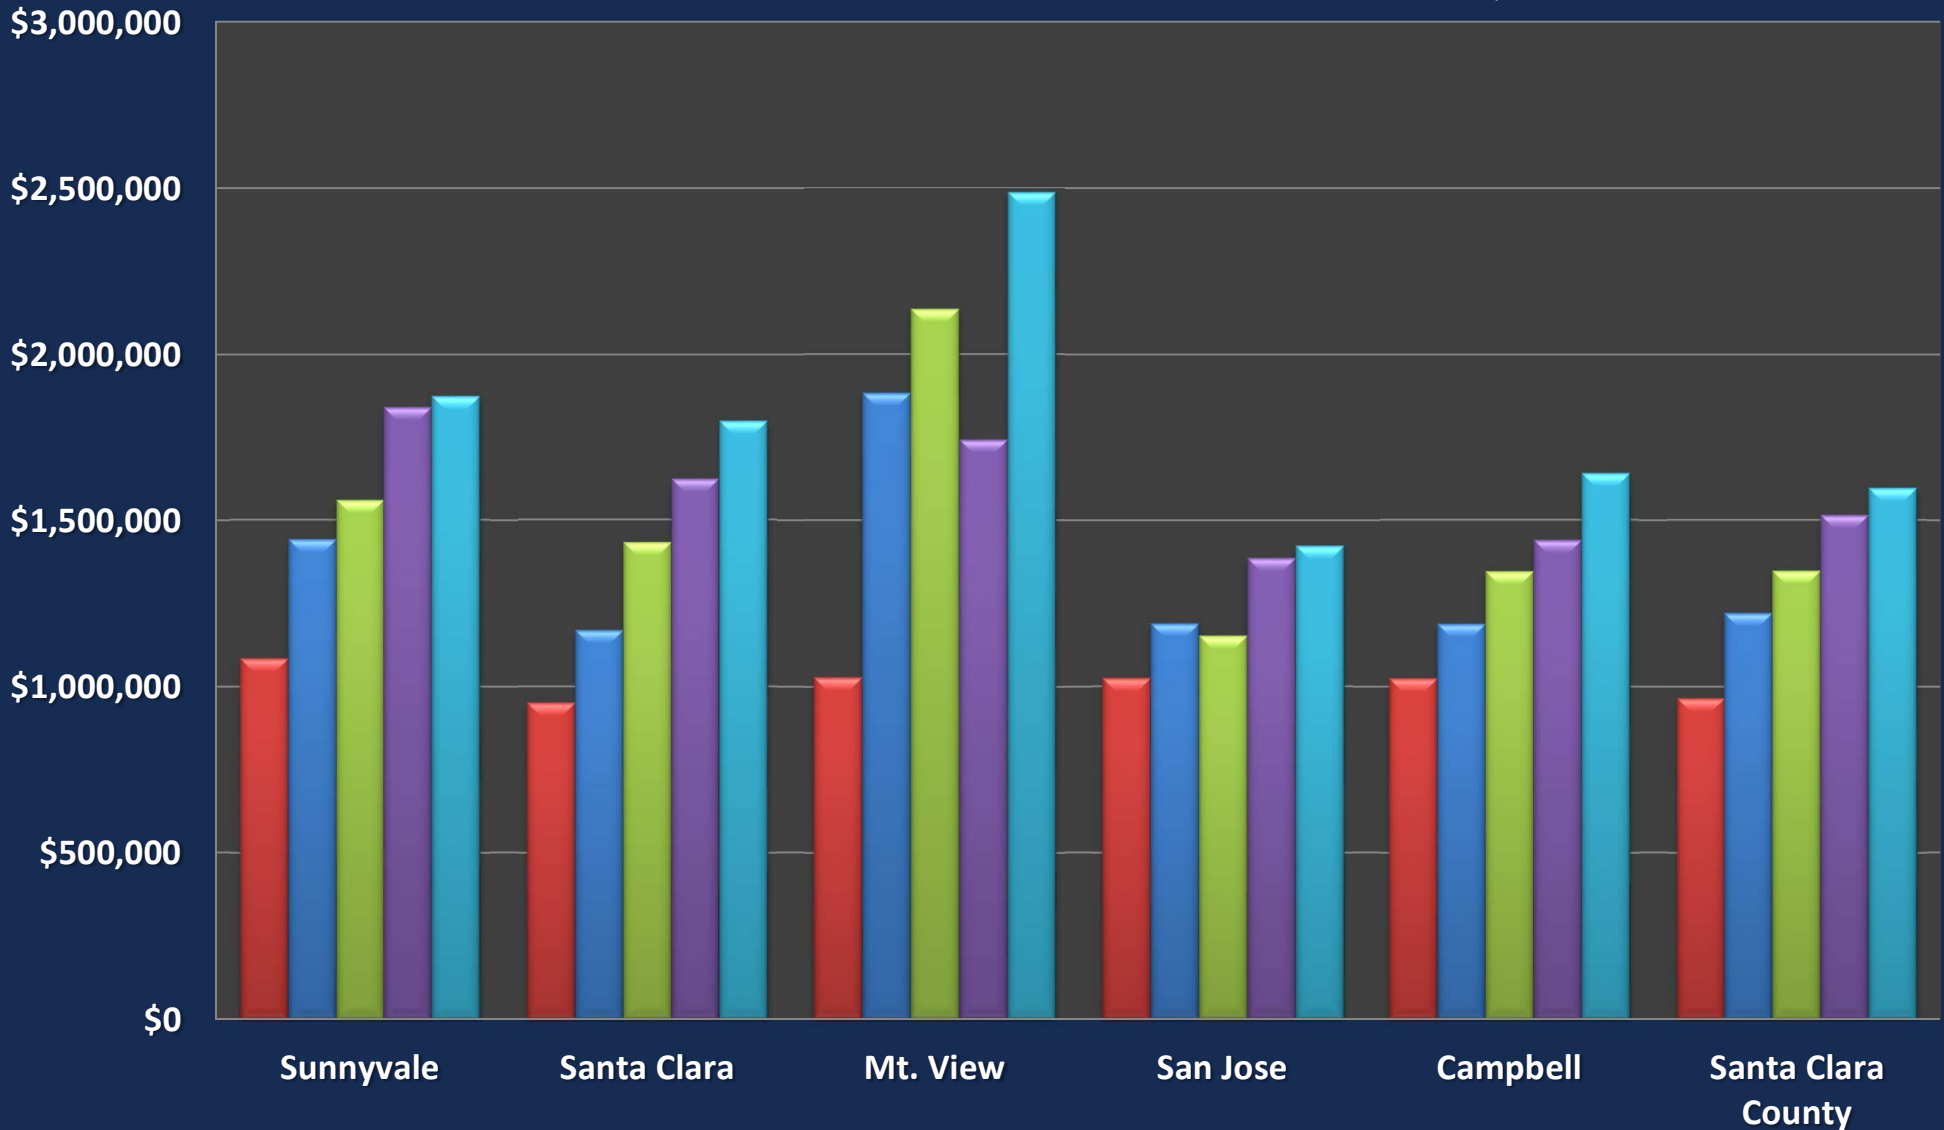

Santa Clara County Quarterly 4-Plex Report

Santa Clara 4-Plex Submarket Average Sale Price

■ 2013
 ■ 2014
 ■ 2015
 ■ 2016
 ■ 2017 2Q

Santa Clara 4-Plex Submarket Average Price/SF

■ 2013
 ■ 2014
 ■ 2015
 ■ 2016
 ■ 2017 2Q

Santa Clara 4-Plex Submarket Days On Market

■ 2013
 ■ 2014
 ■ 2015
 ■ 2016
 ■ 2017 2Q

Santa Clara 4-Plex Submarket Annual Sales

2013 2014 2015 2016 2017 2Q

Santa Clara County 4-Plex City Comparison

■ Average Sales Price
— Average Price/Square Foot