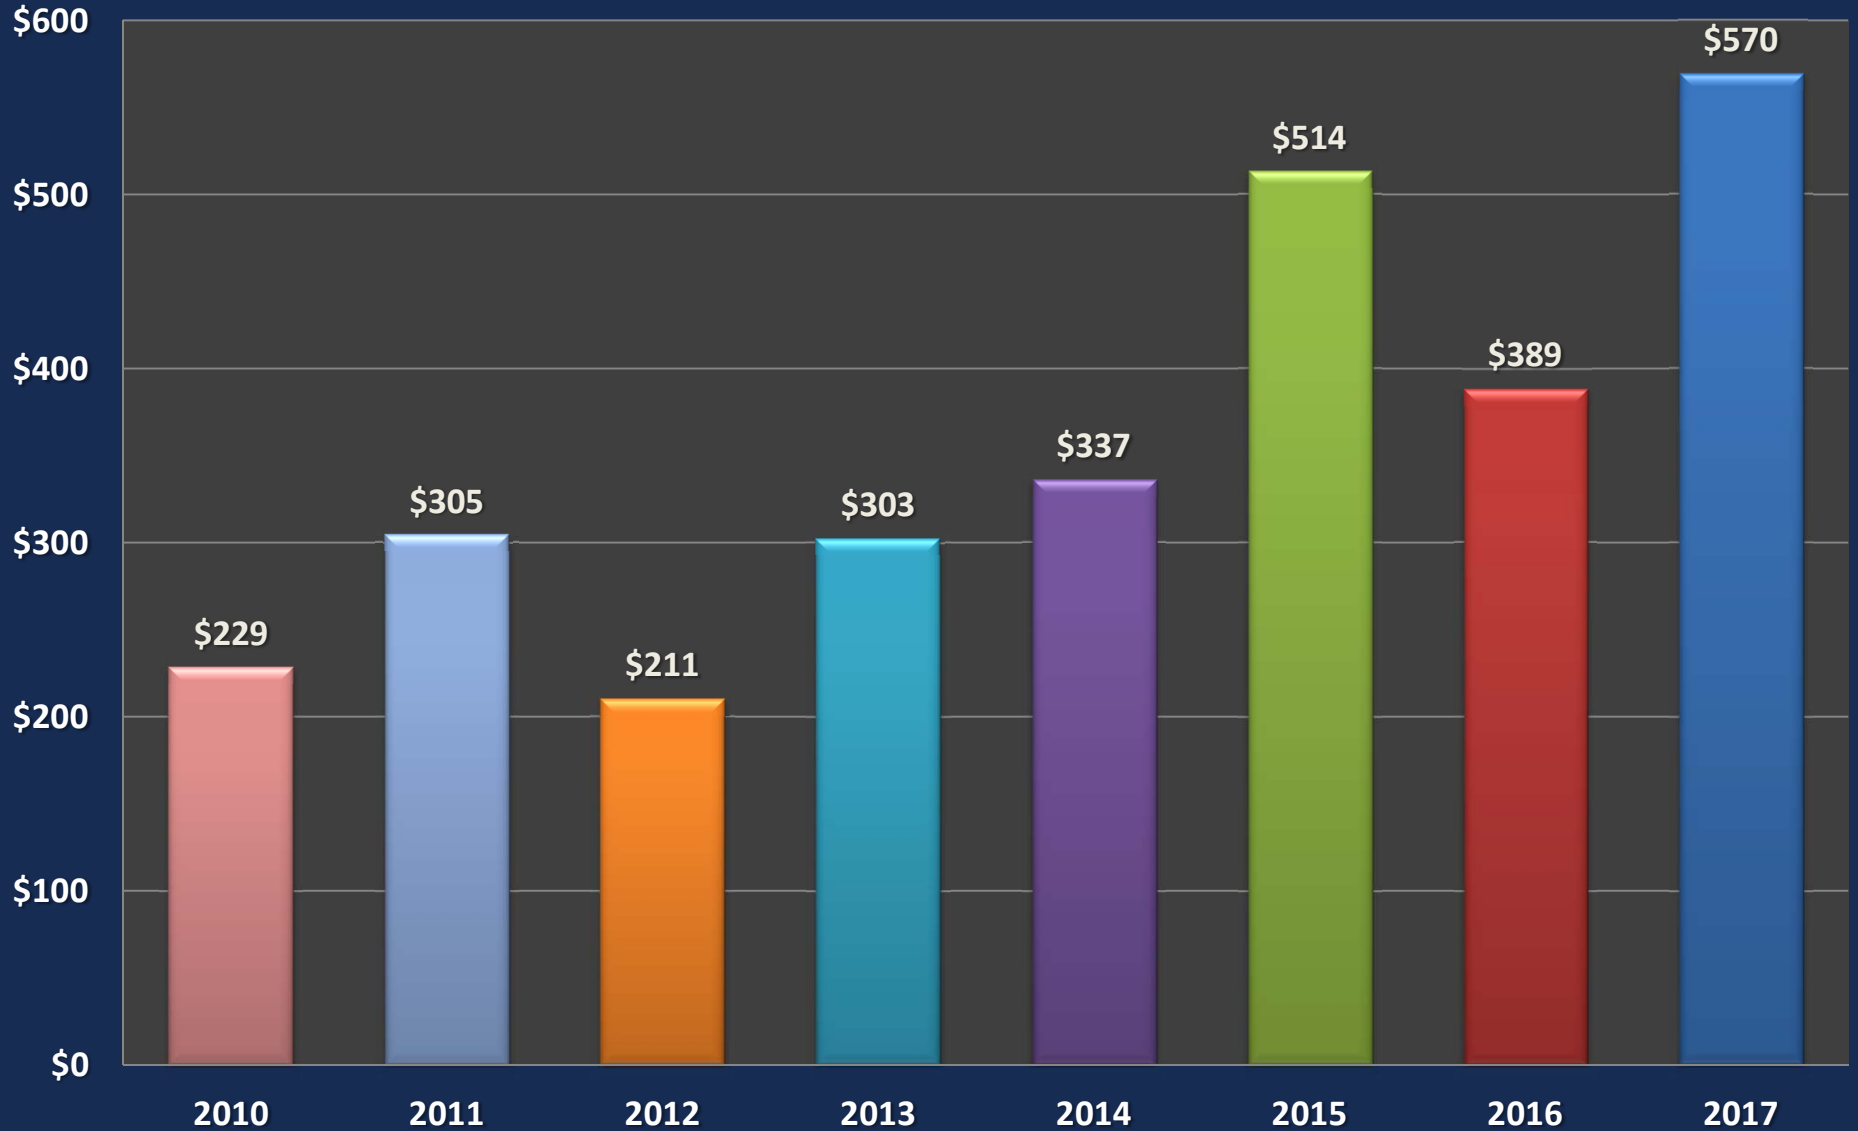

San Mateo County 4-Plex Average Price/SF