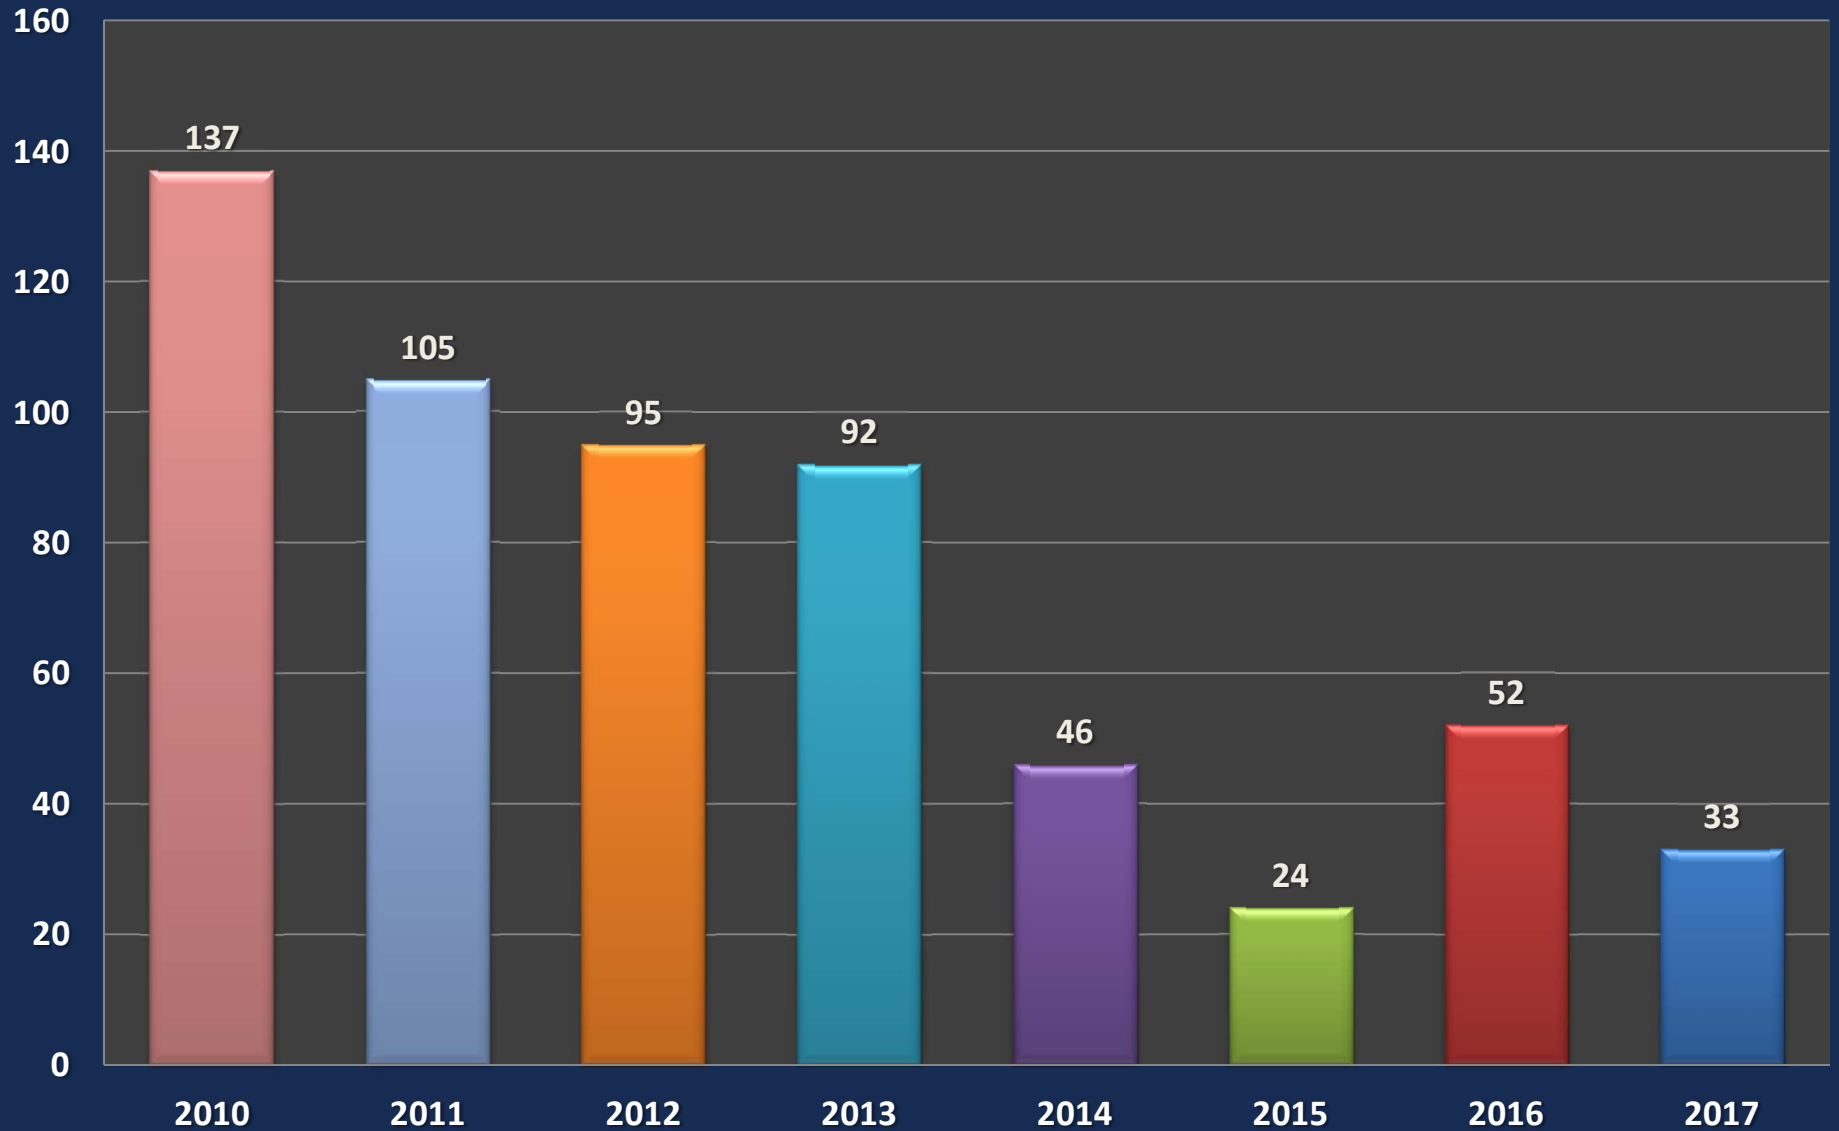

San Mateo County 4-Plex Days on Market