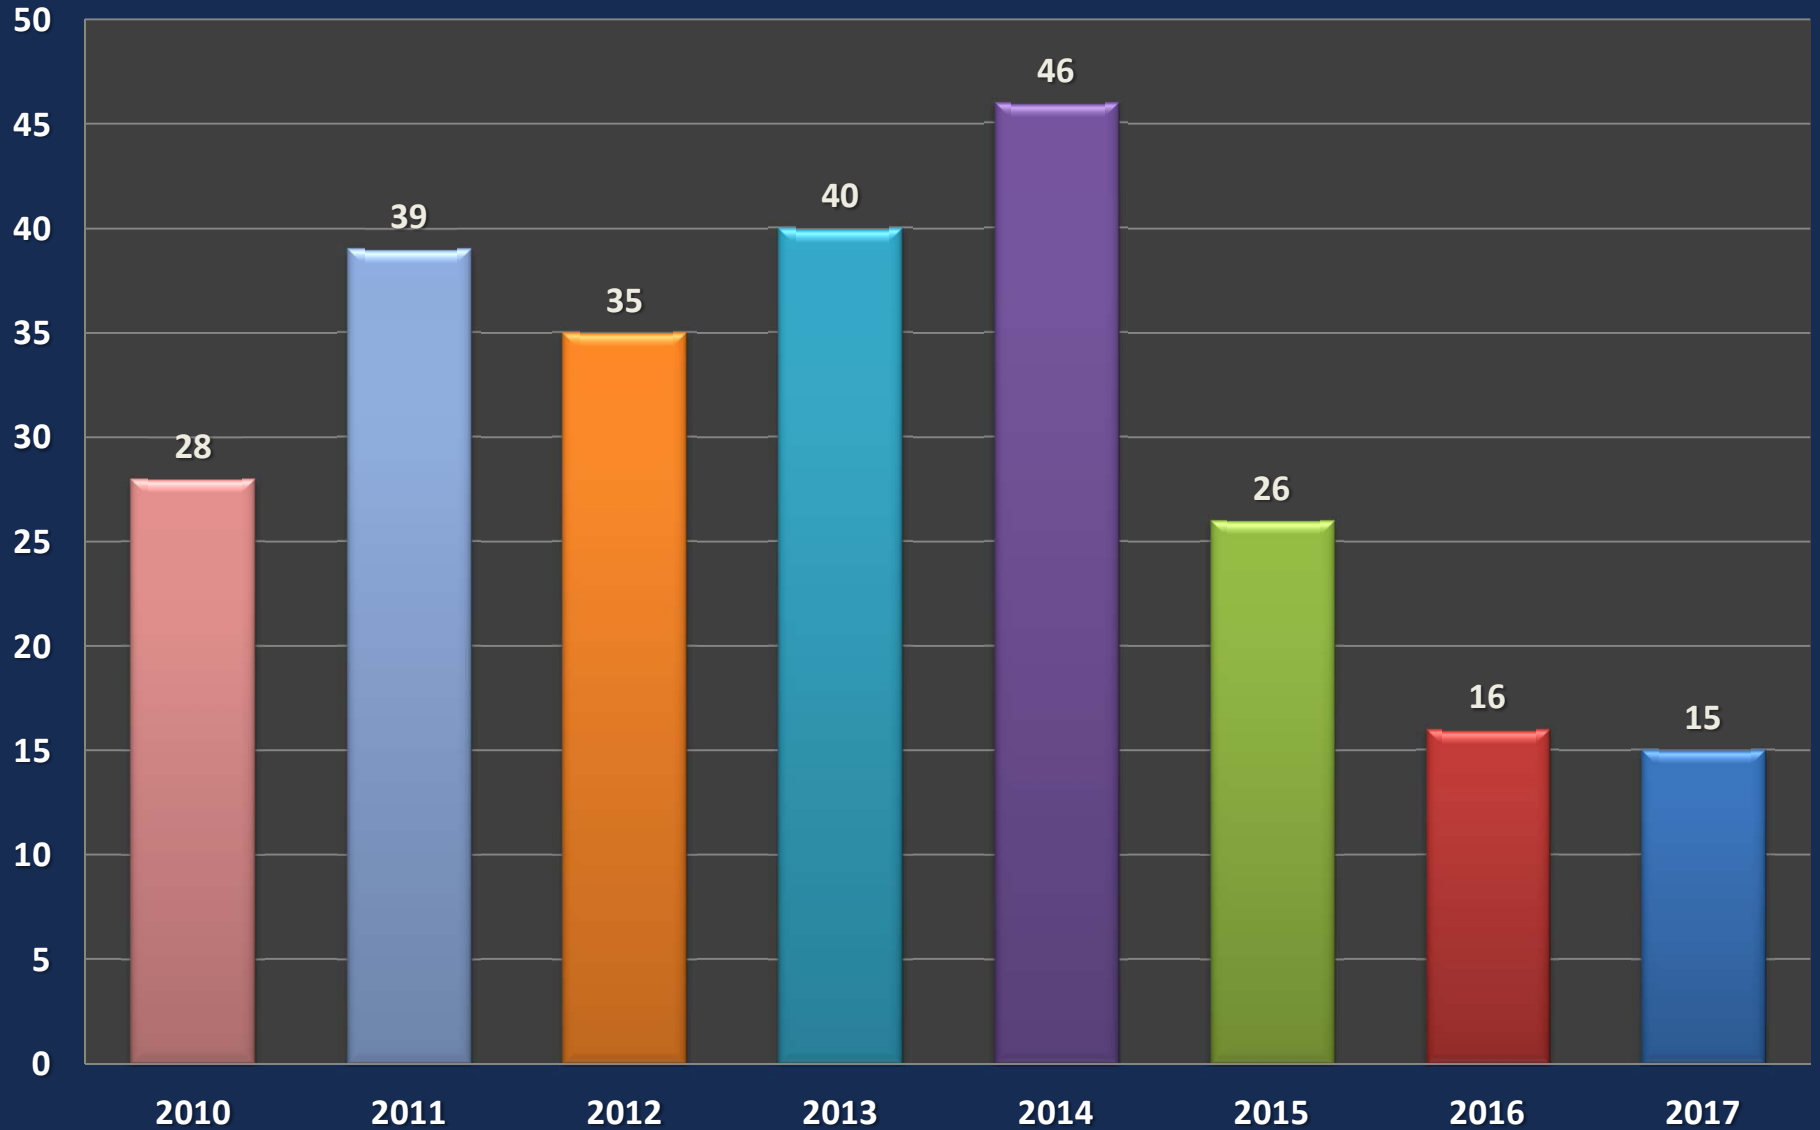

San Mateo County 4-Plex Annual Sales