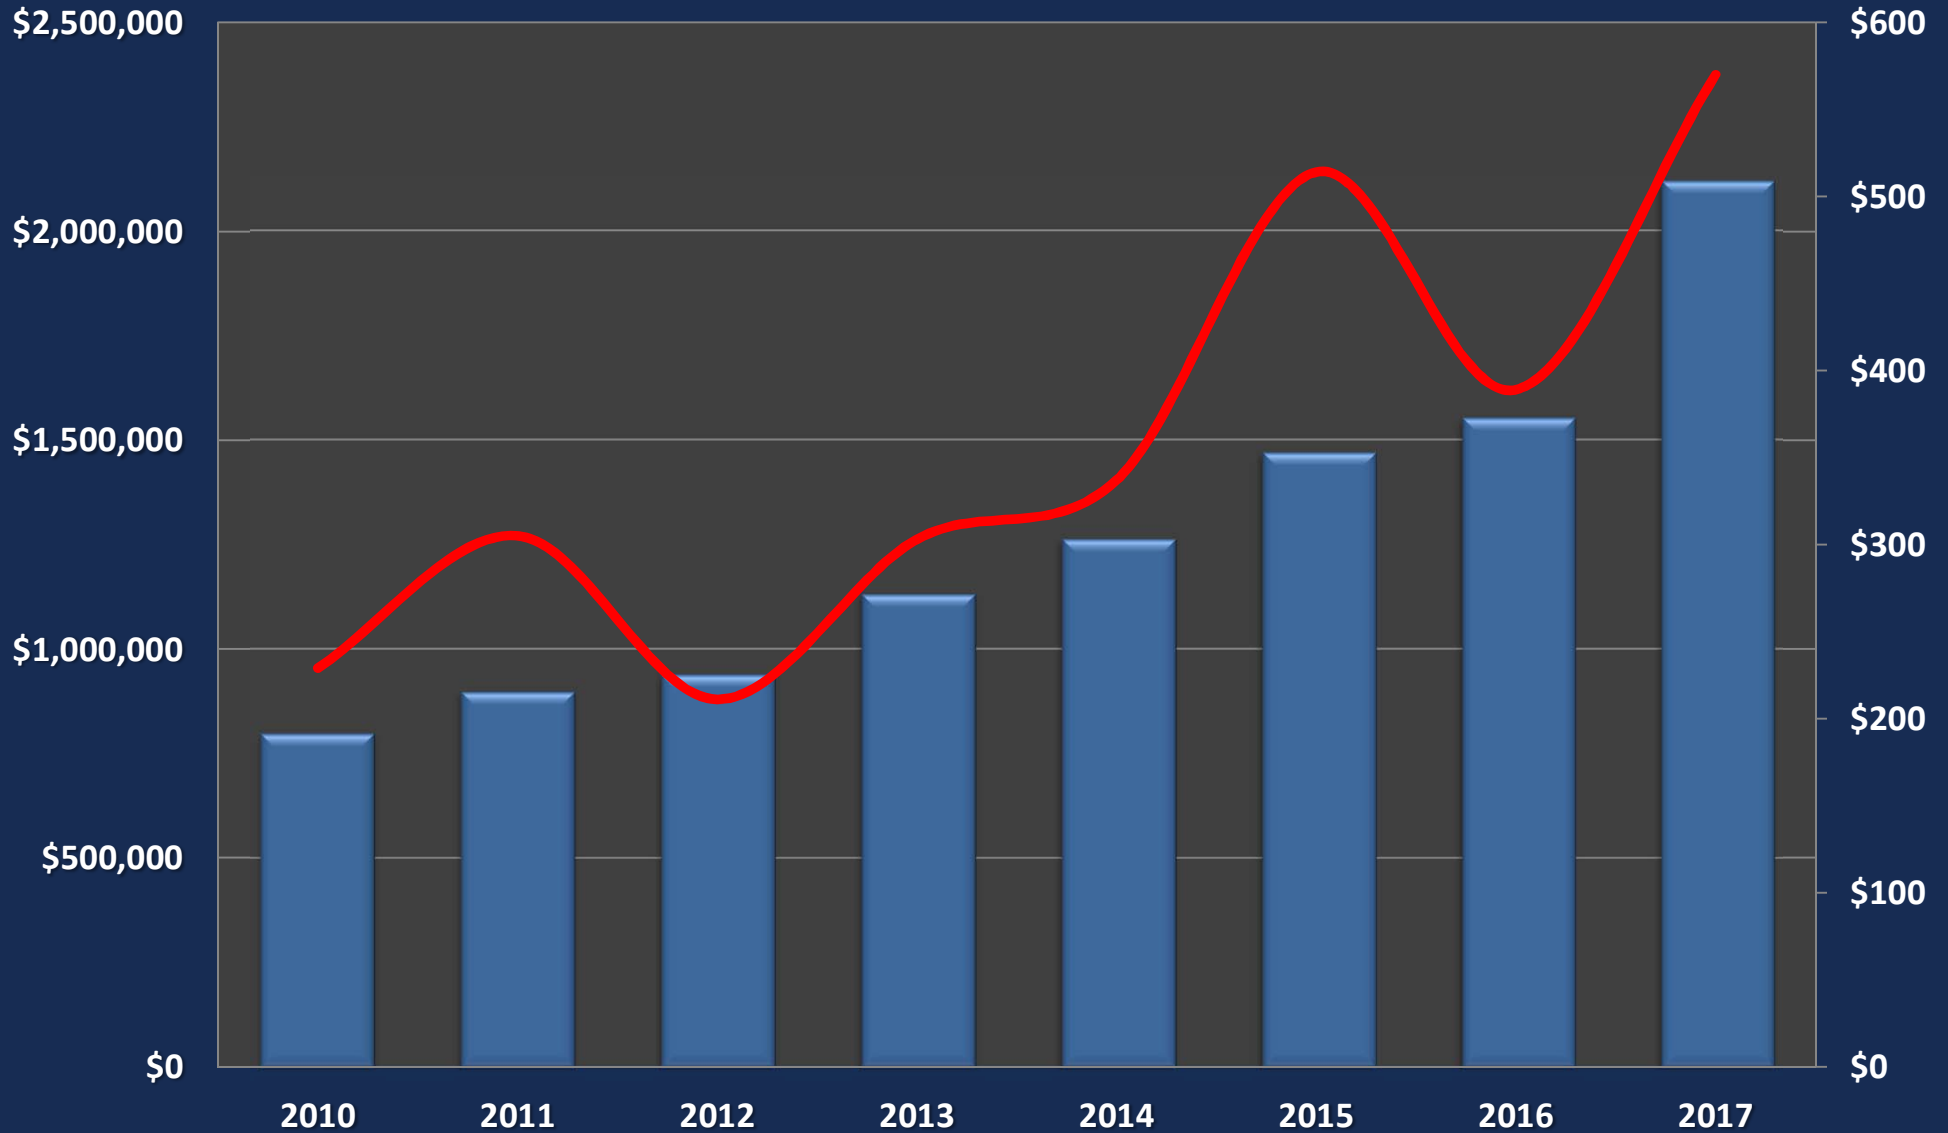

# San Mateo County 4-Plex

Average Sale Price

Average Price/Square Foot