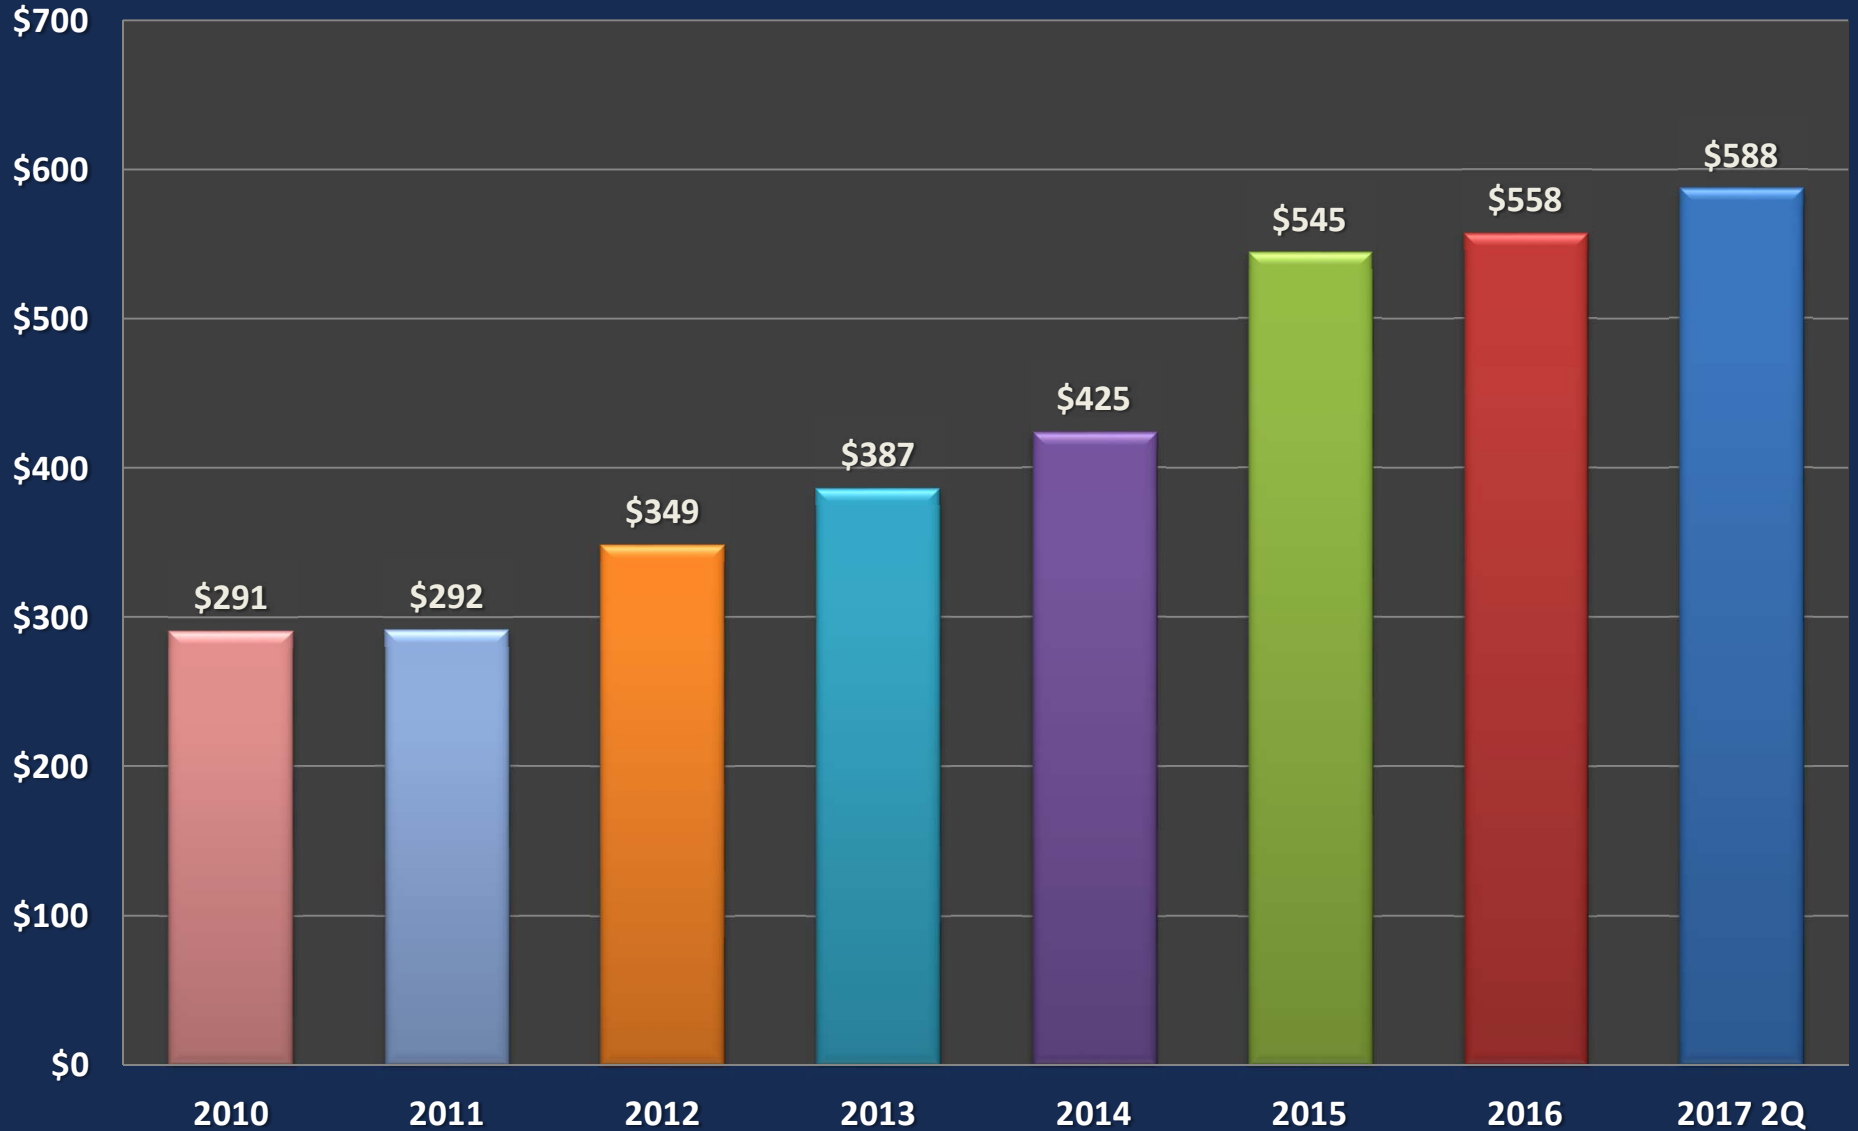

San Mateo County Duplex Average Price/SF