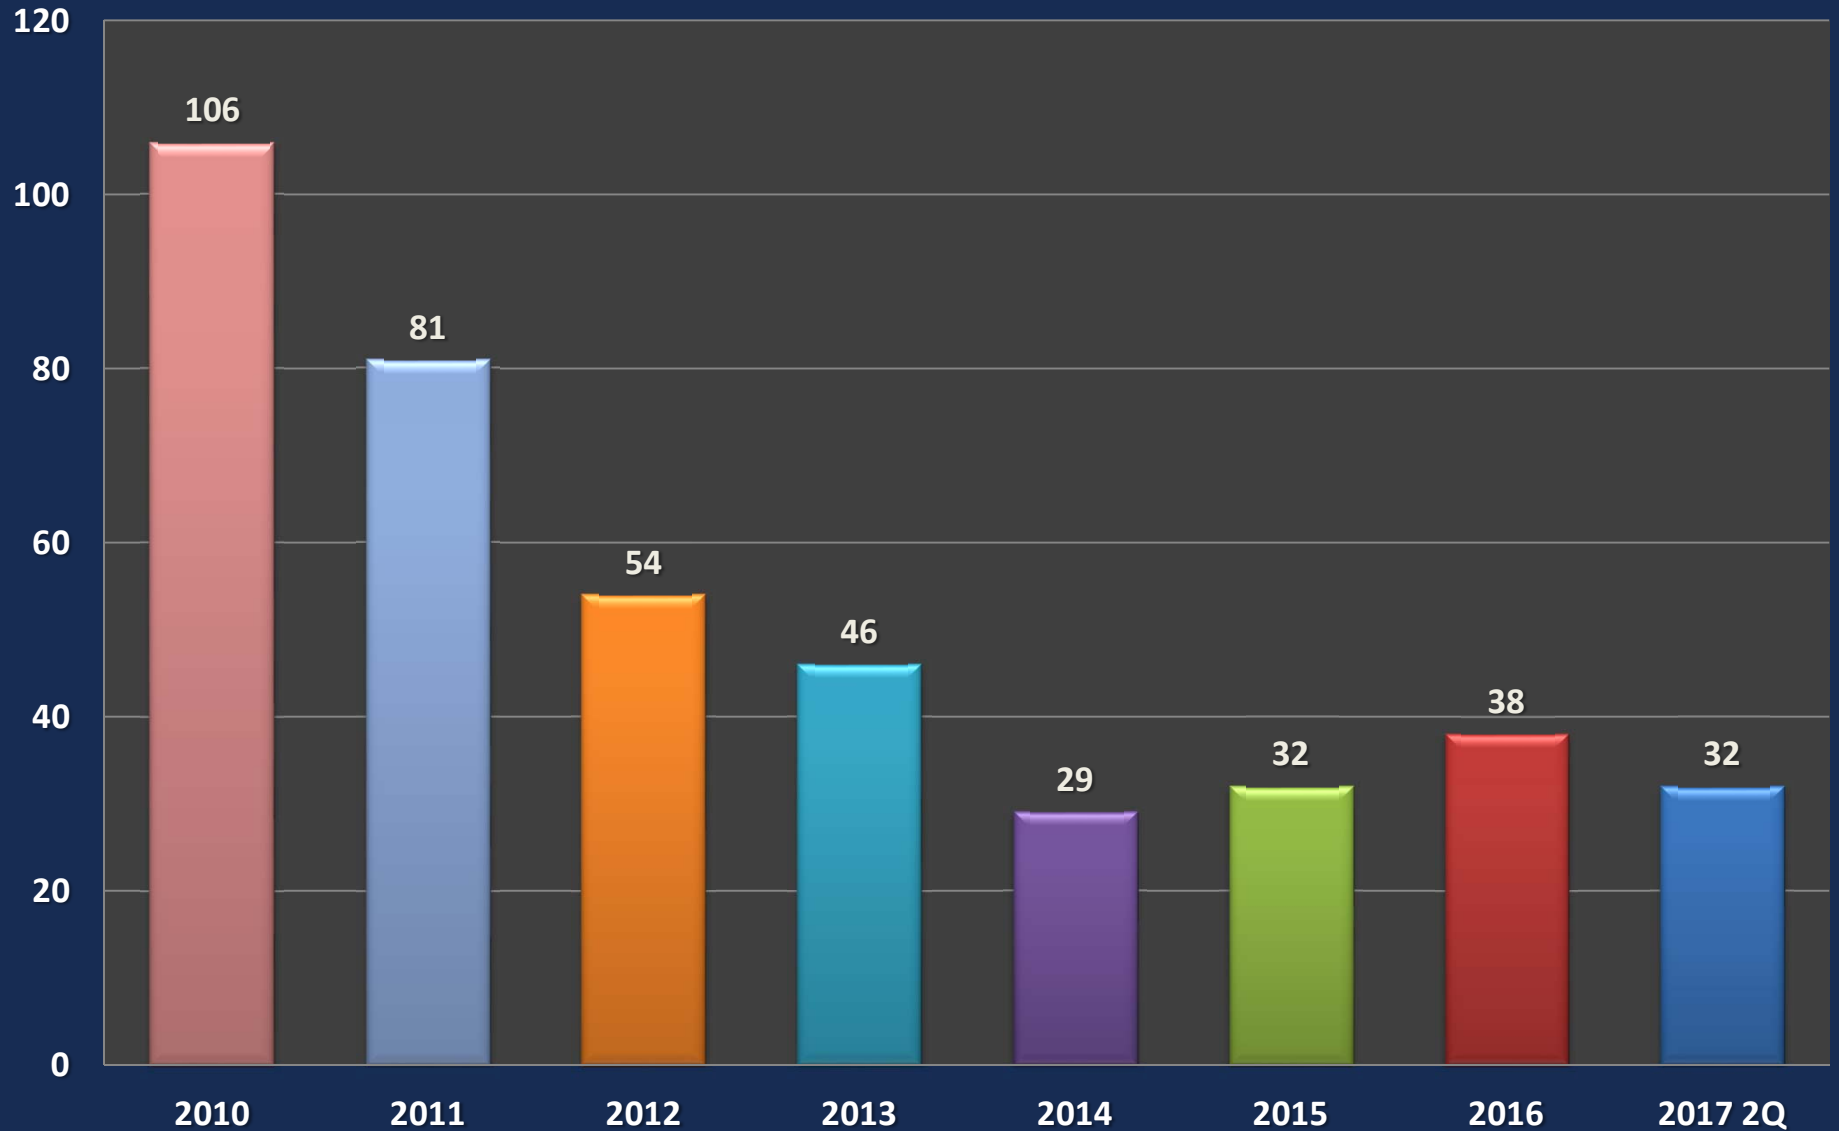

San Mateo County Duplex Average Price/SF

LOSNESS GROUP

INVESTMENT REAL ESTATE

www.losnessgroup.com

San Mateo County Duplex Days on Market

LOSNESS GROUP

INVESTMENT REAL ESTATE

www.losnessgroup.com