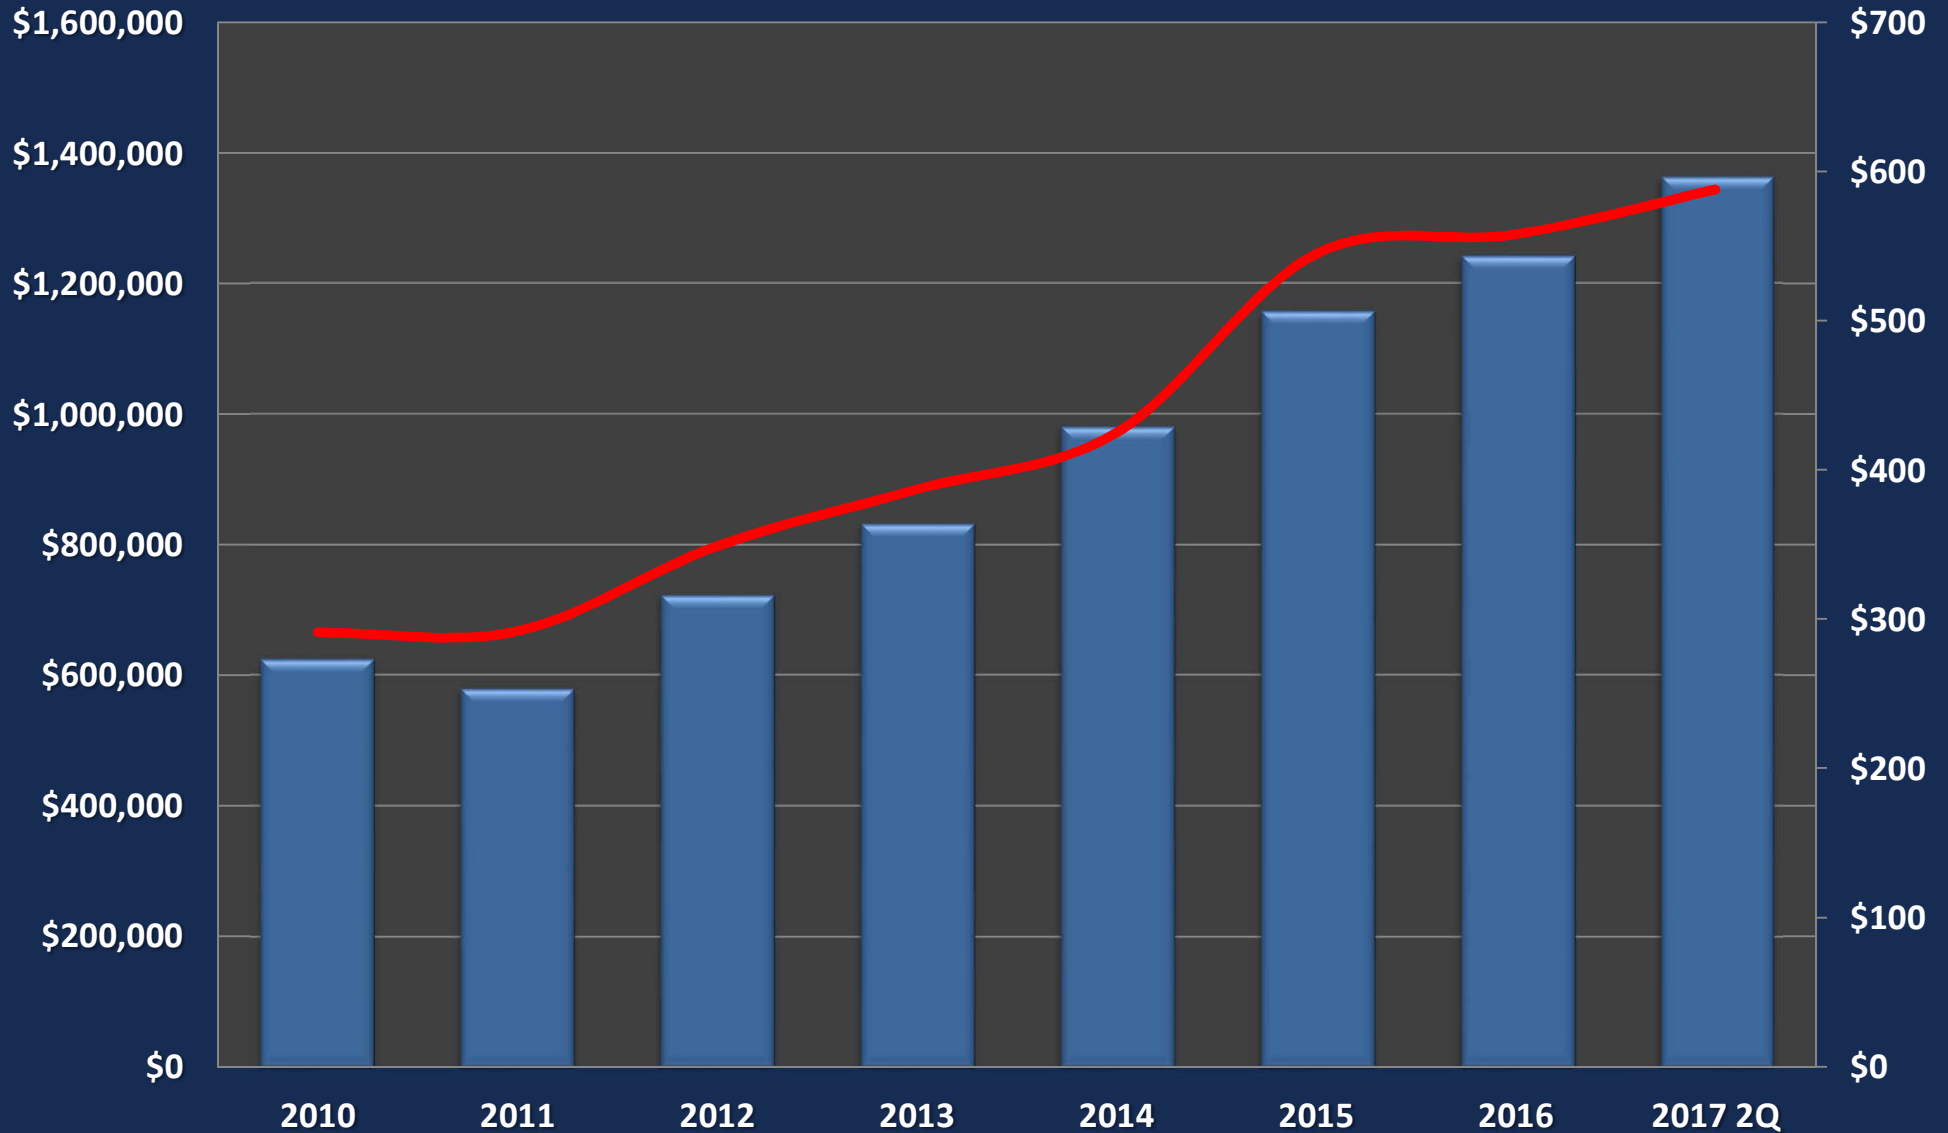

San Mateo County Duplex Annual Sales

San Mateo County Duplex

■ Average Sale Price
— Average Price/Square Foot

San Mateo County Duplex

■ Days on Market — Annual Sales