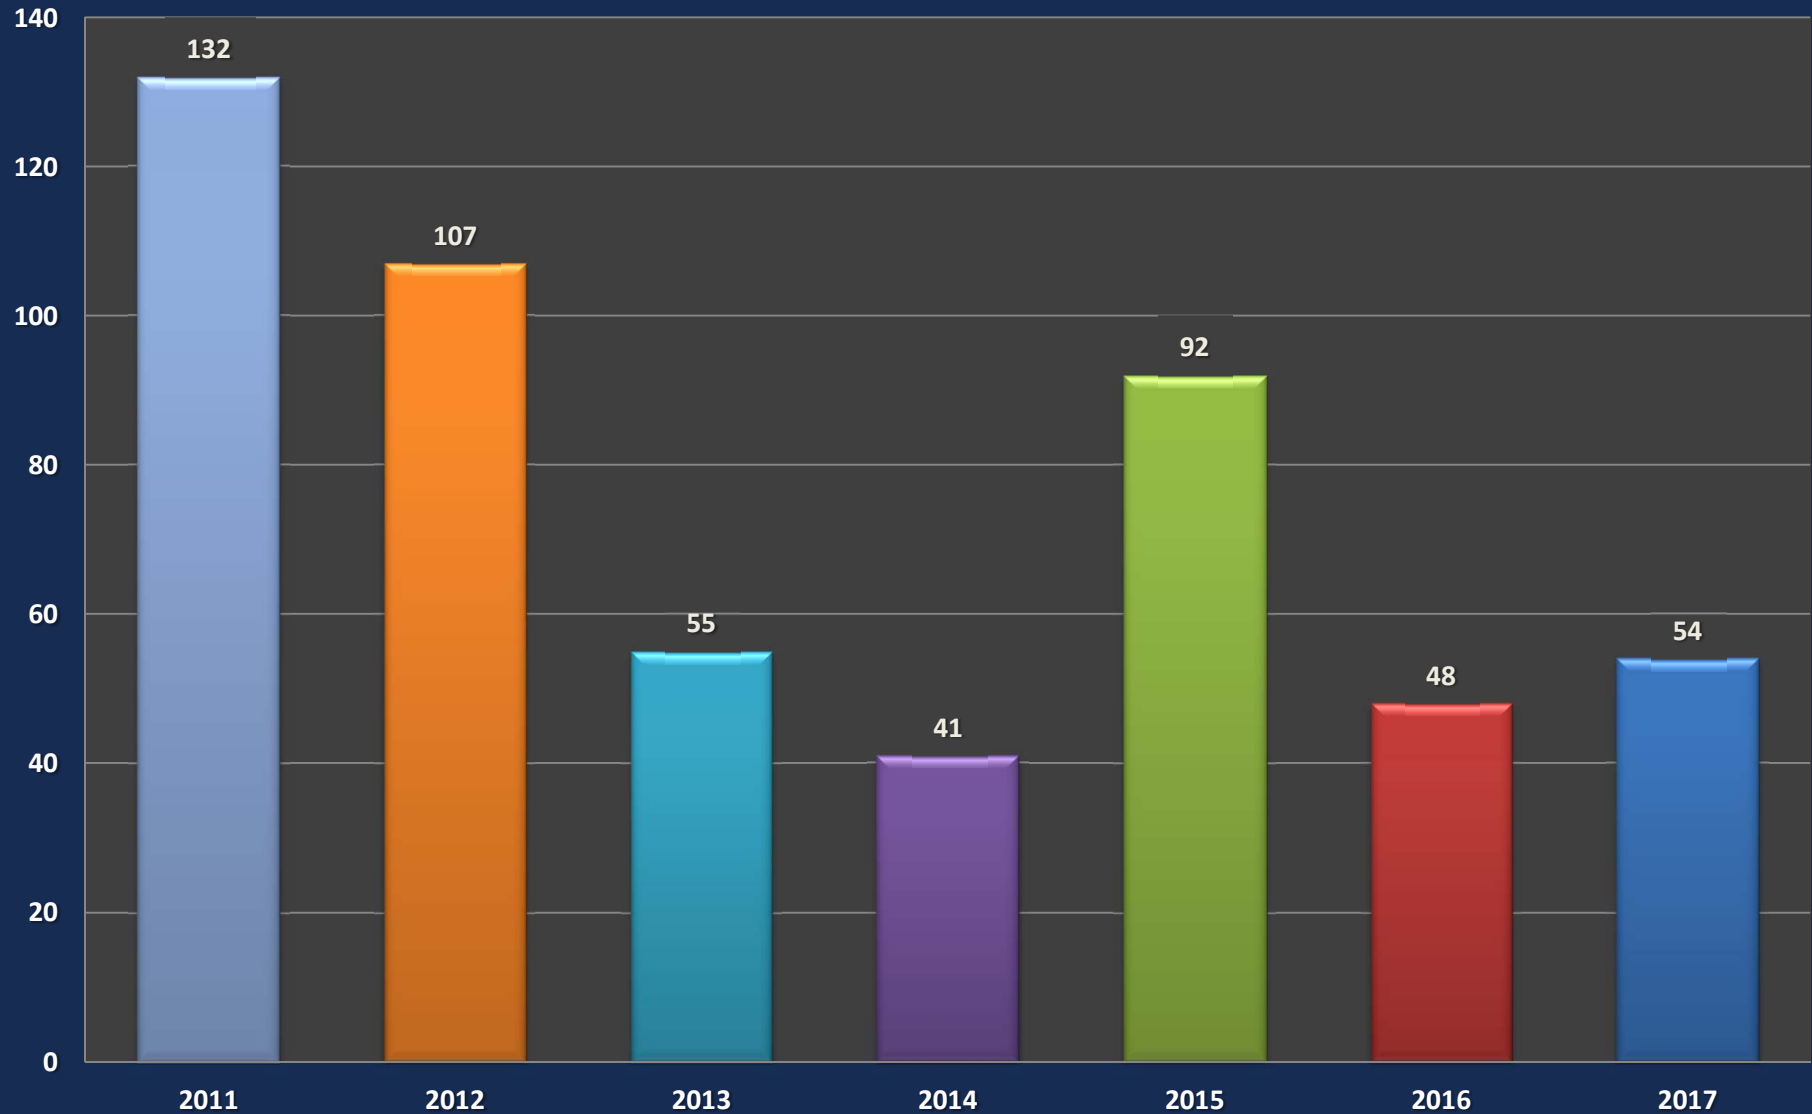

Santa Clara City Commercial

Santa Clara City Comm. Average Price/Unit

Santa Clara City Comm. Average Price/SF

Santa Clara City Comm. Average CAP Rate

Santa Clara City Comm. Average GRM

Santa Clara City Comm. Days on Market