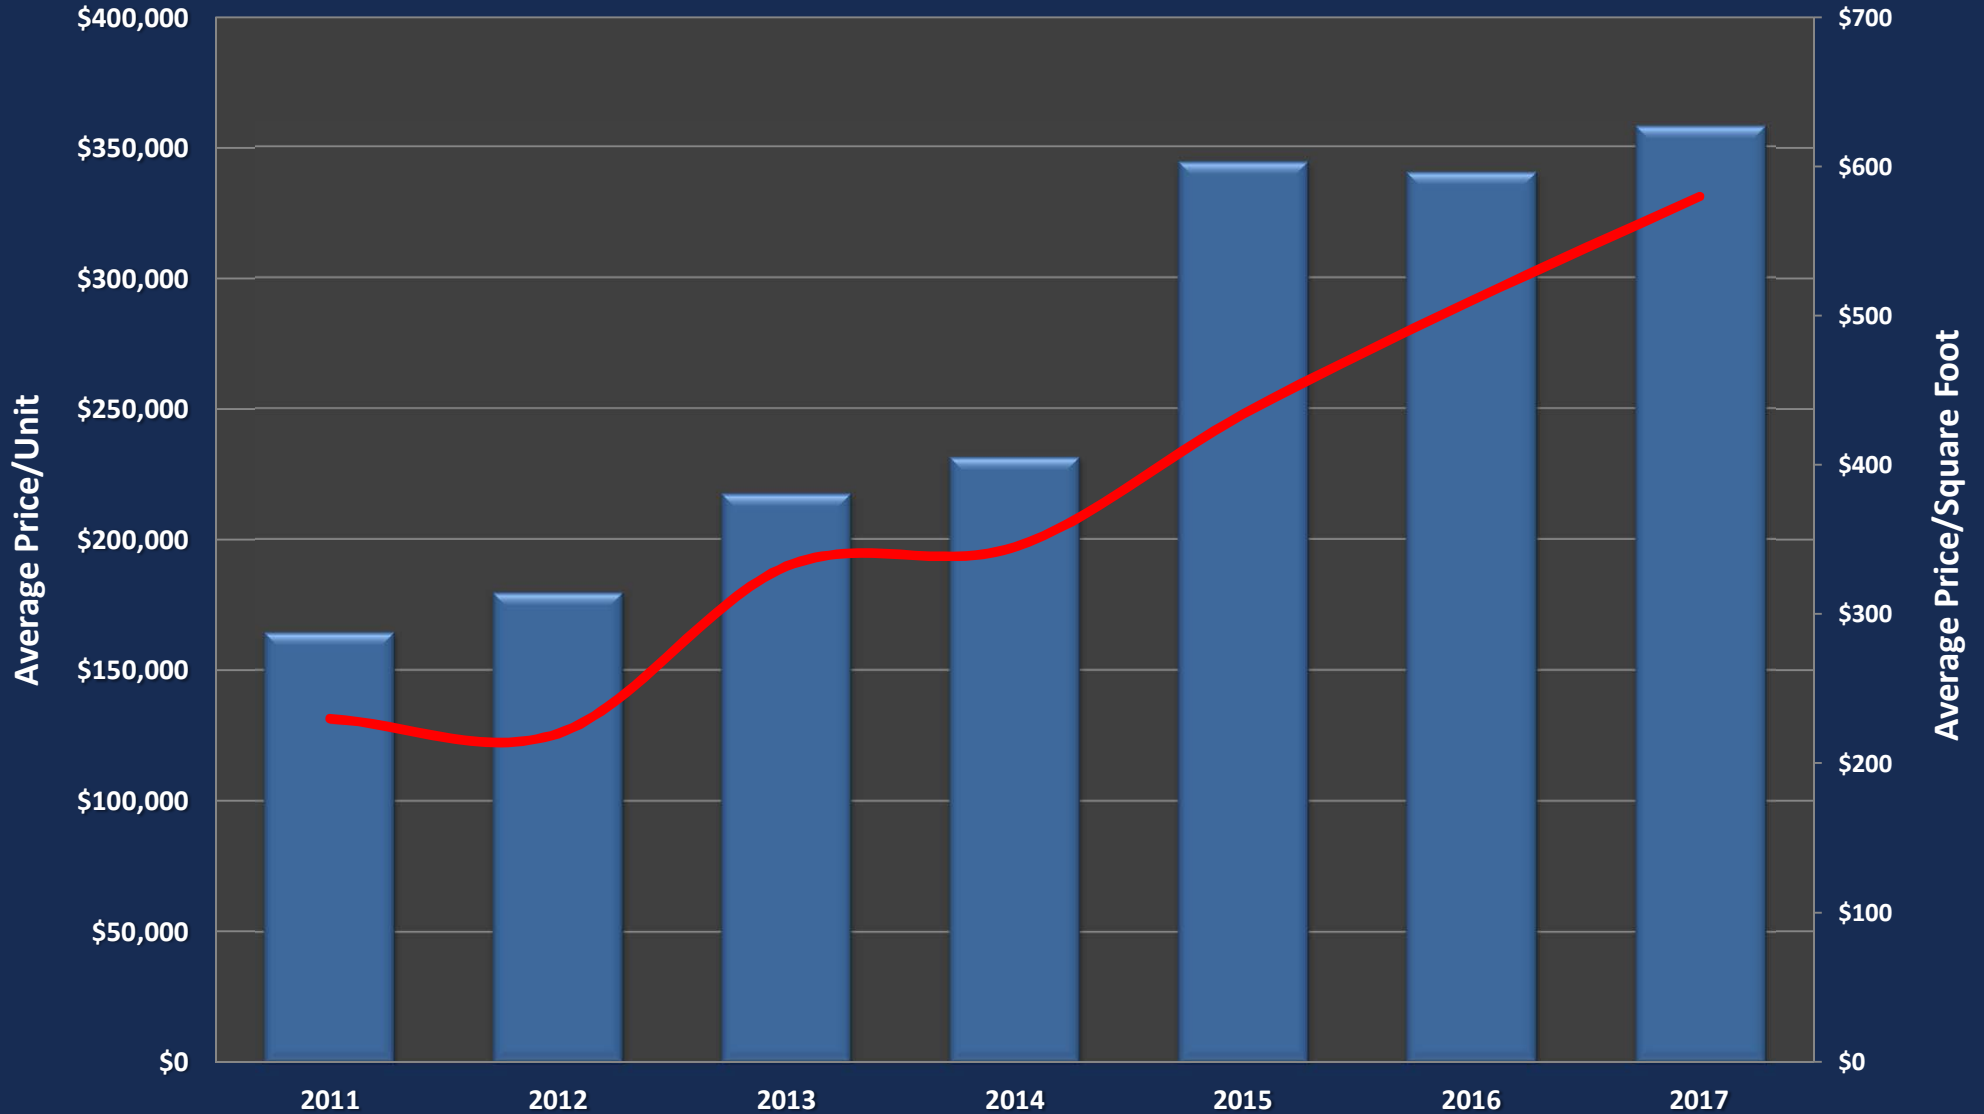

Santa Clara City Comm.

■ Average Price/Unit
— Average Price/Square Foot