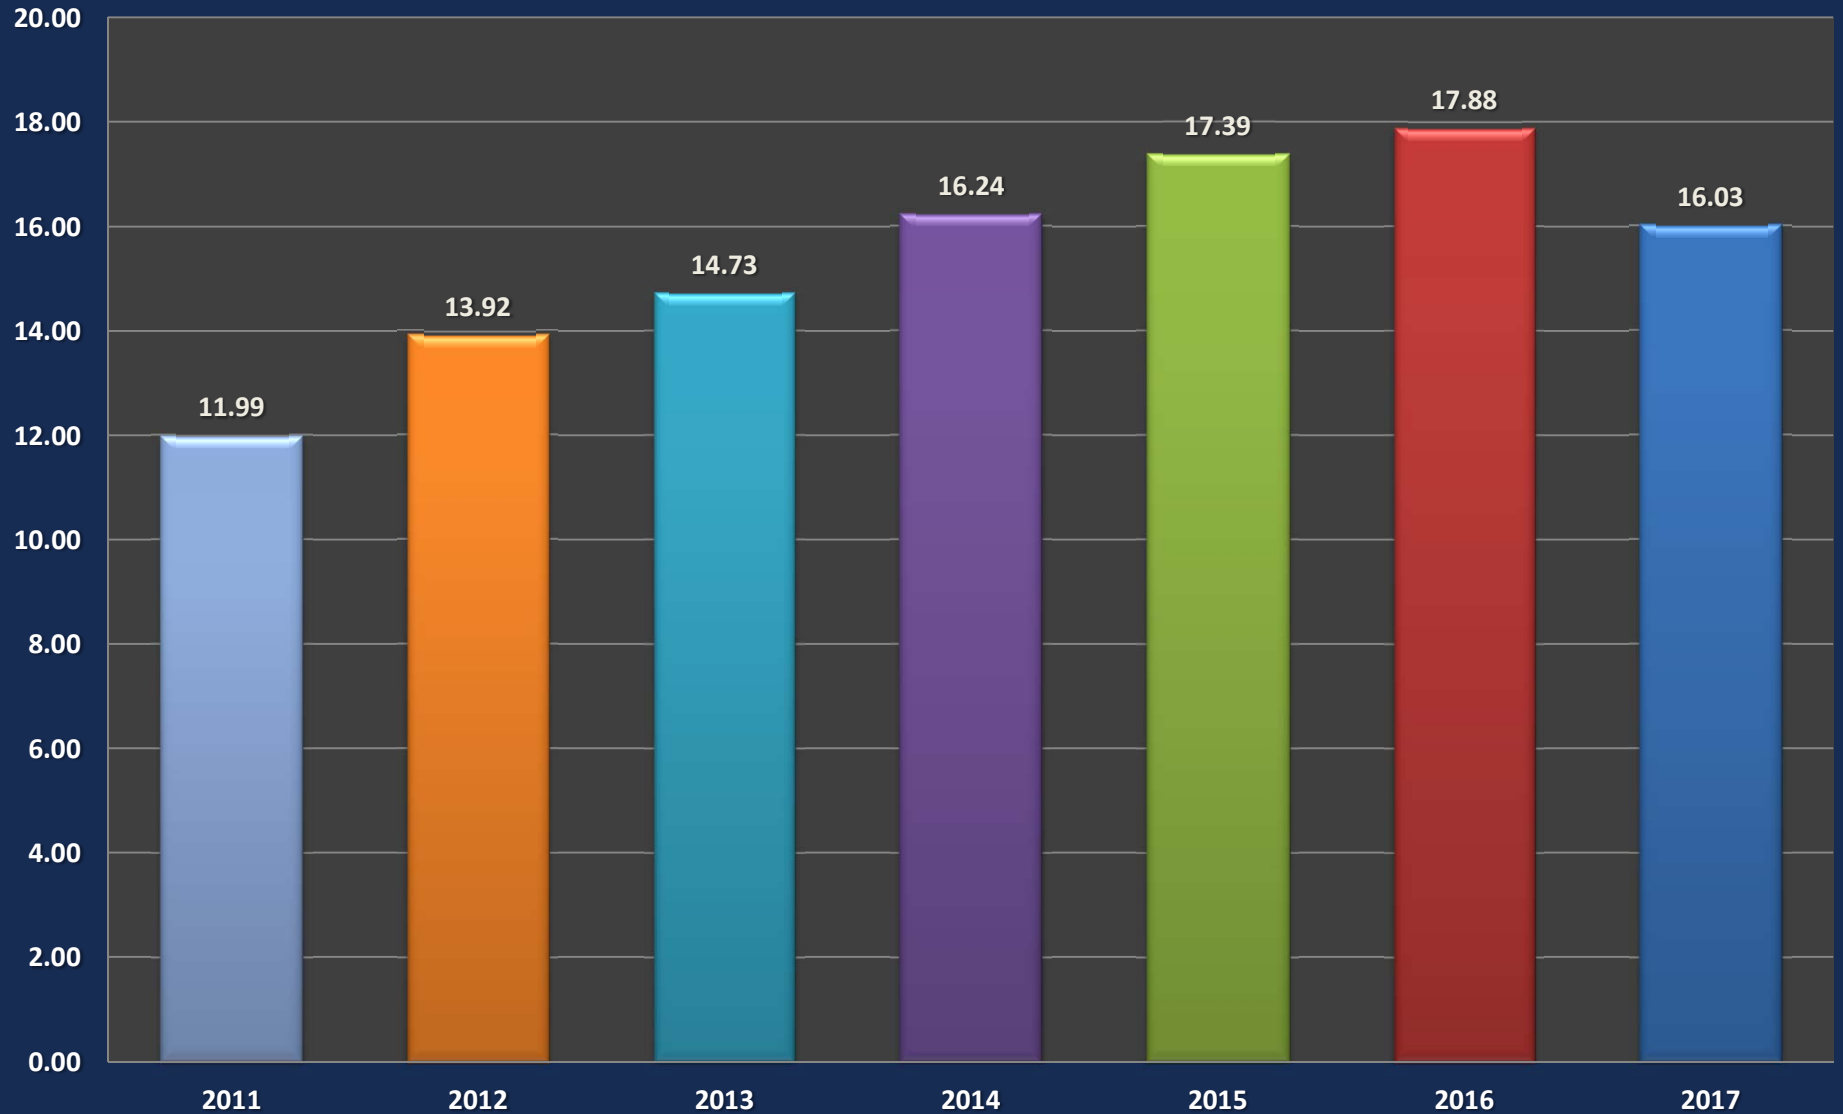

Santa Clara City Commercial

Santa Clara City Comm. Average Price/Unit

Santa Clara City Comm. Average Price/SF

Santa Clara City Comm. Average CAP Rate

Santa Clara City Comm. Average GRM

Santa Clara City Comm. Days on Market