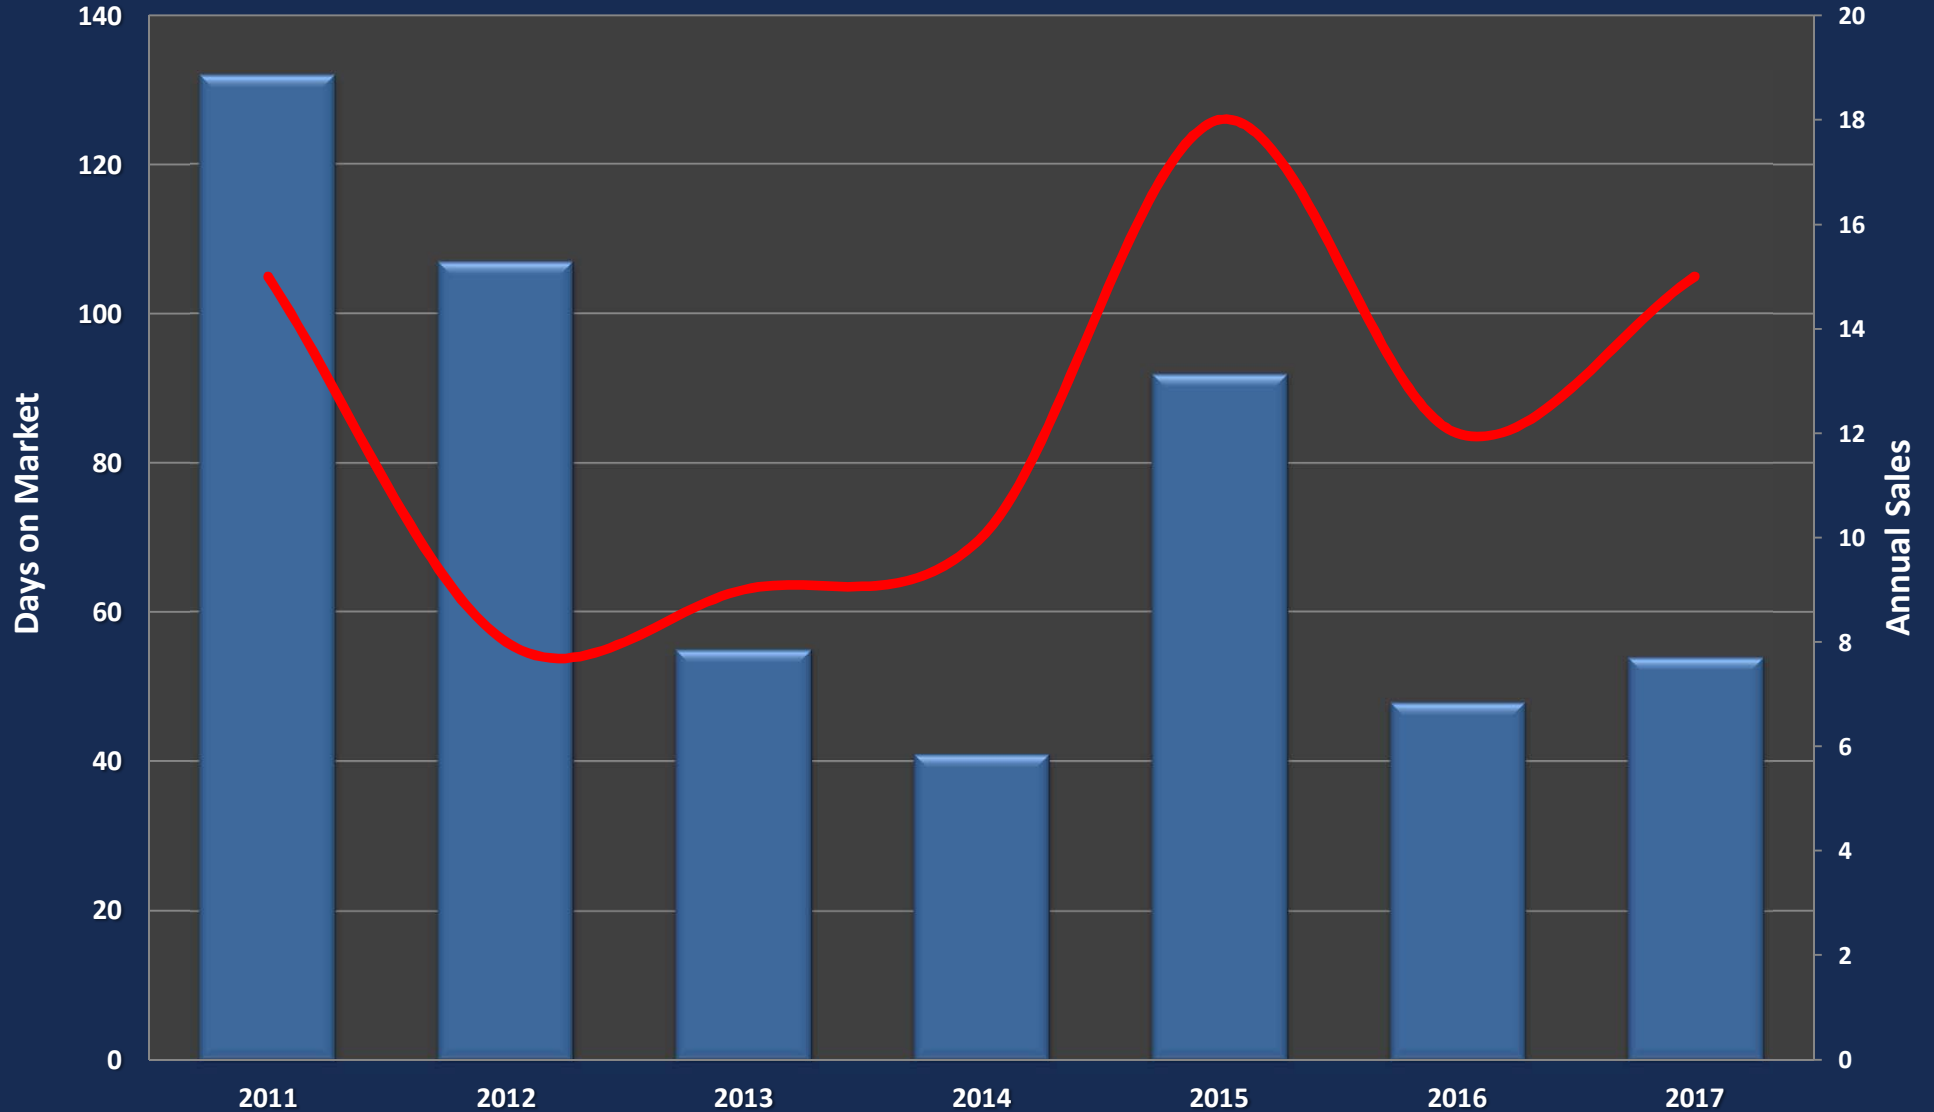

Santa Clara City Comm.

■ Days on Market   — Annual Sales