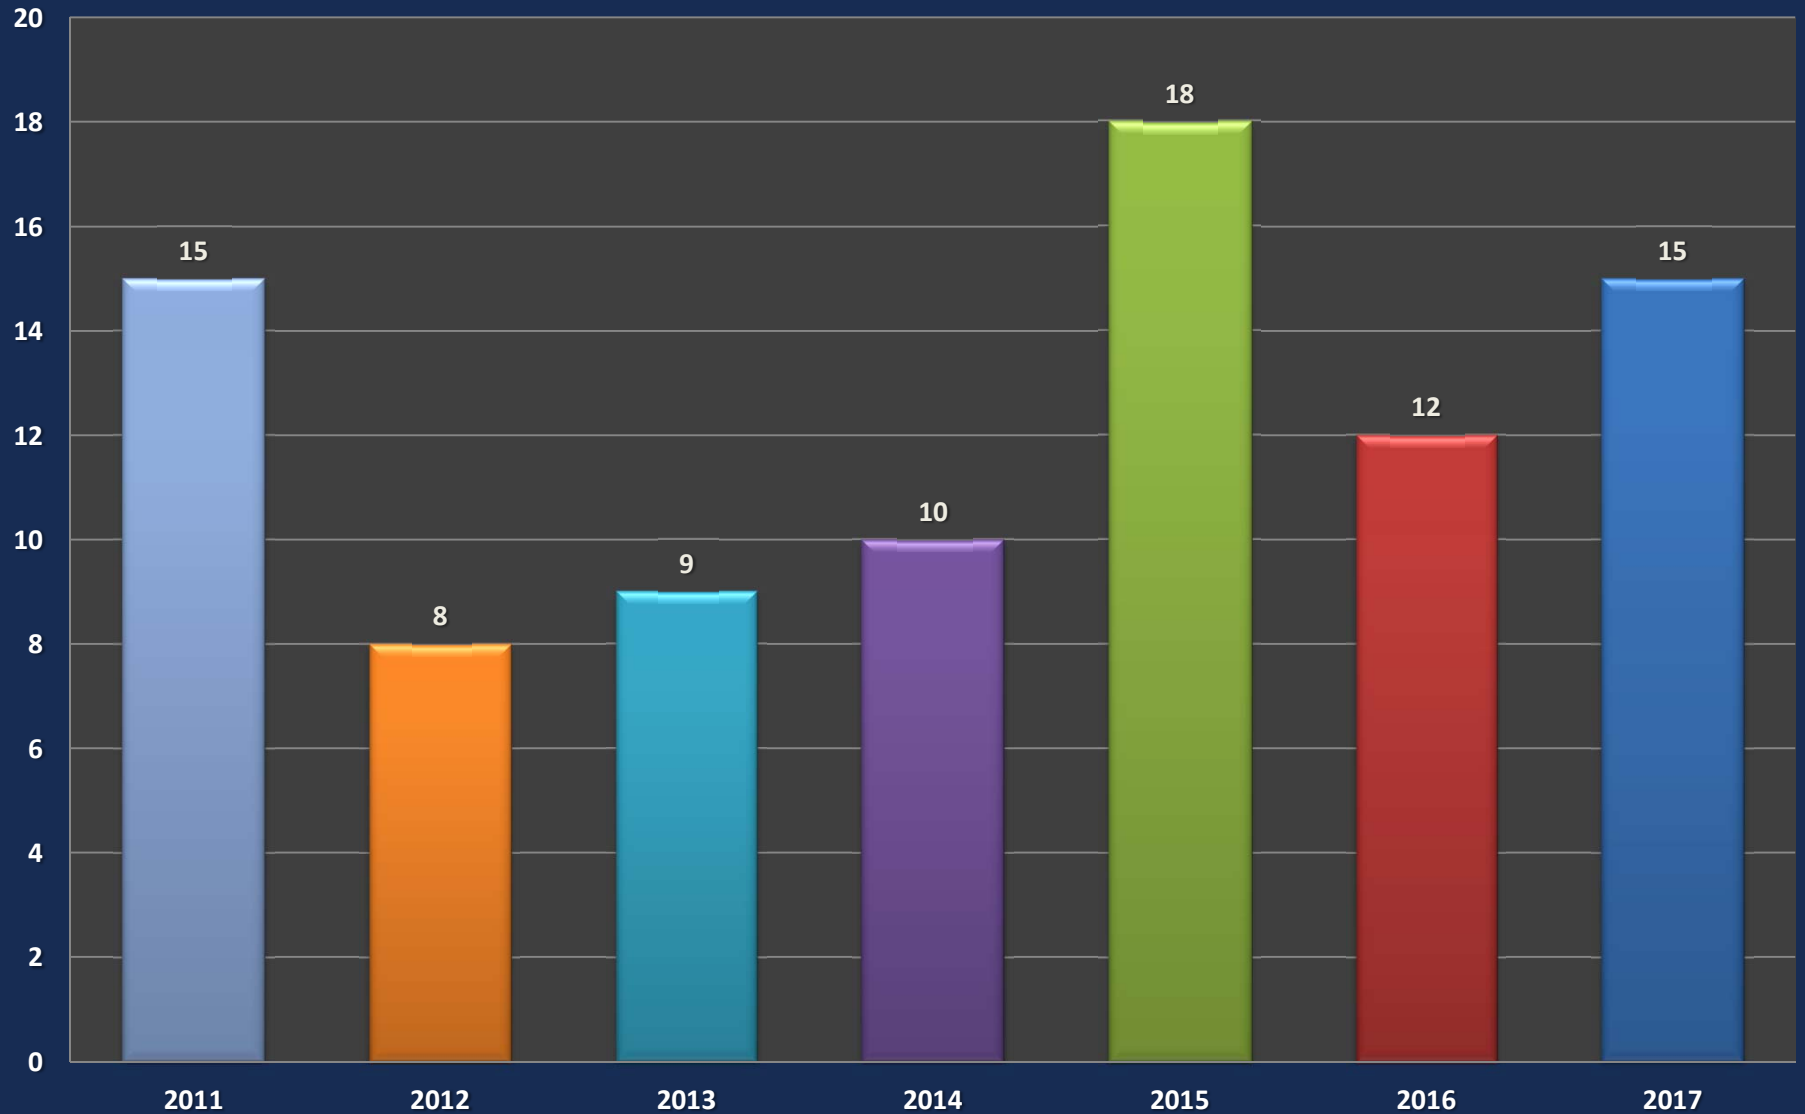

Santa Clara City Comm. Annual Sales