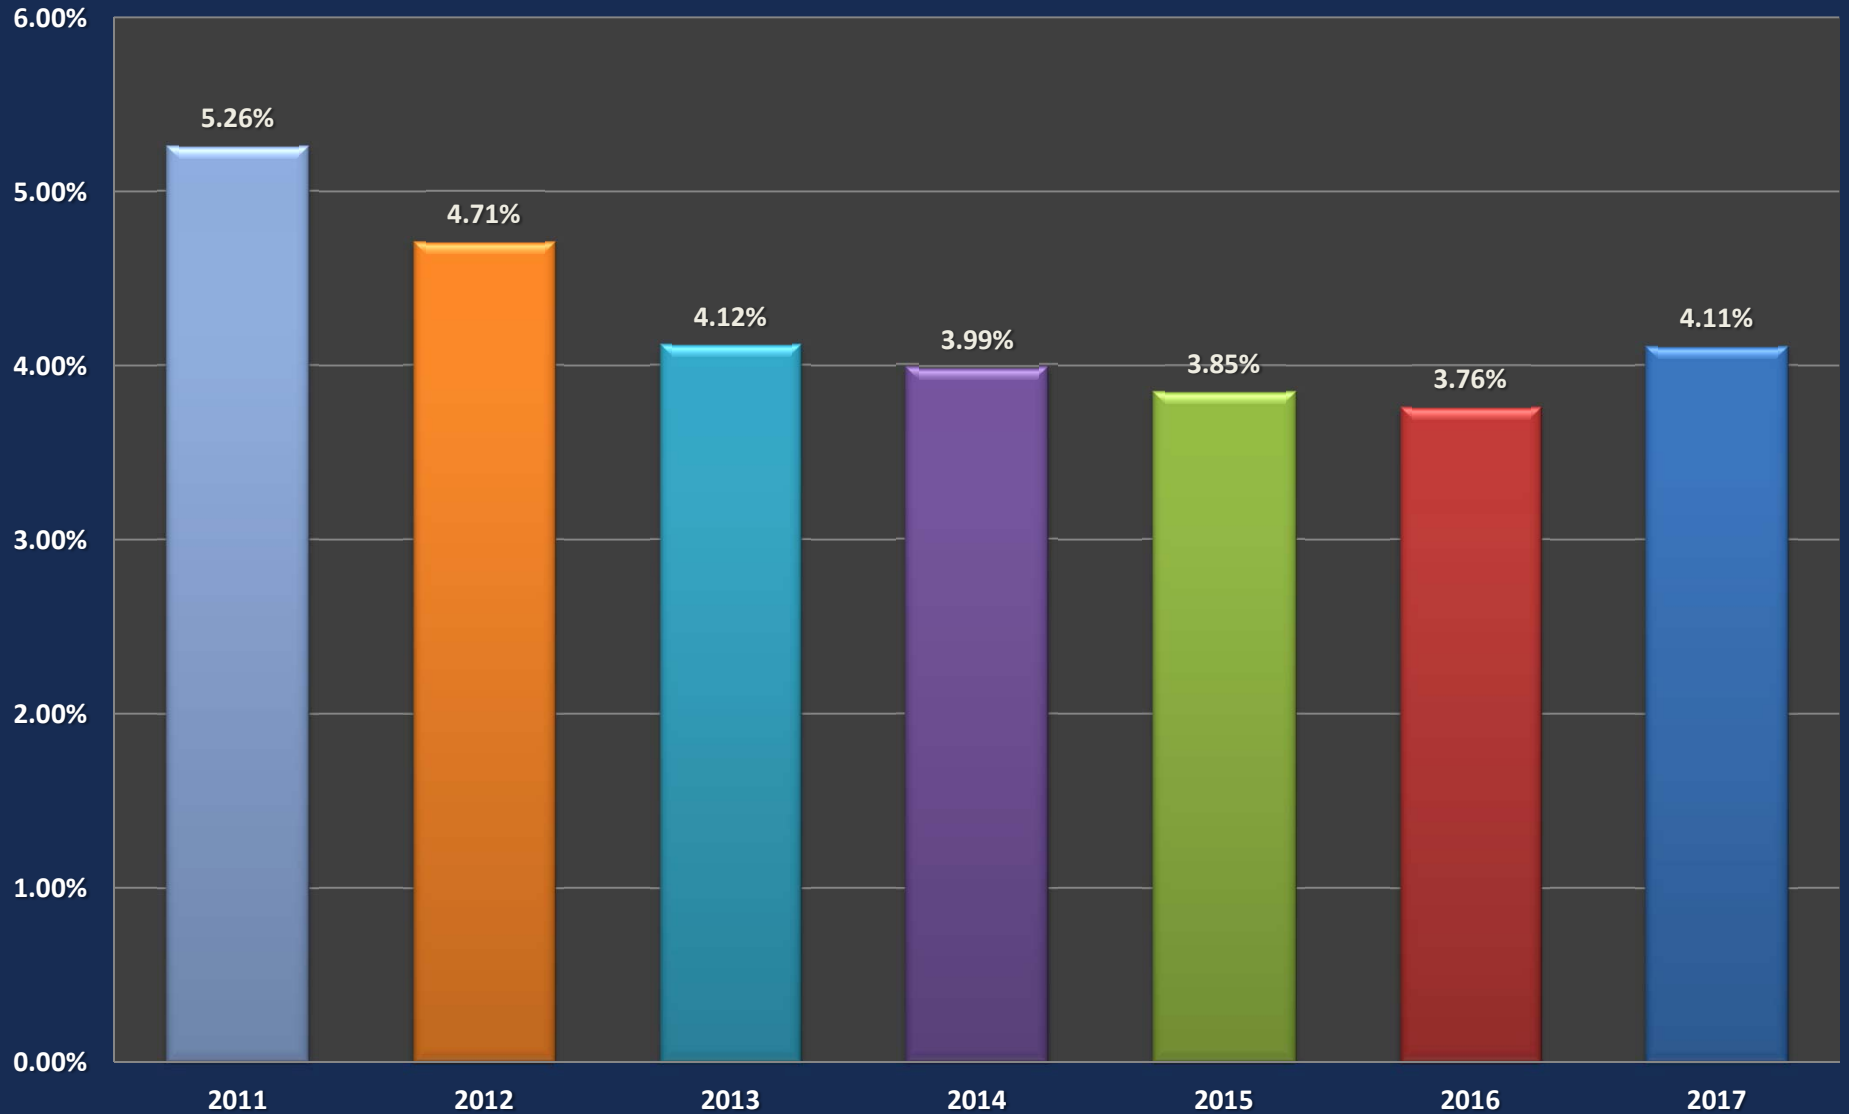

Santa Clara City Commercial

Santa Clara City Comm. Average Price/Unit

Santa Clara City Comm. Average Price/SF

Santa Clara City Comm. Average CAP Rate

Santa Clara City Comm. Average GRM

Santa Clara City Comm. Days on Market