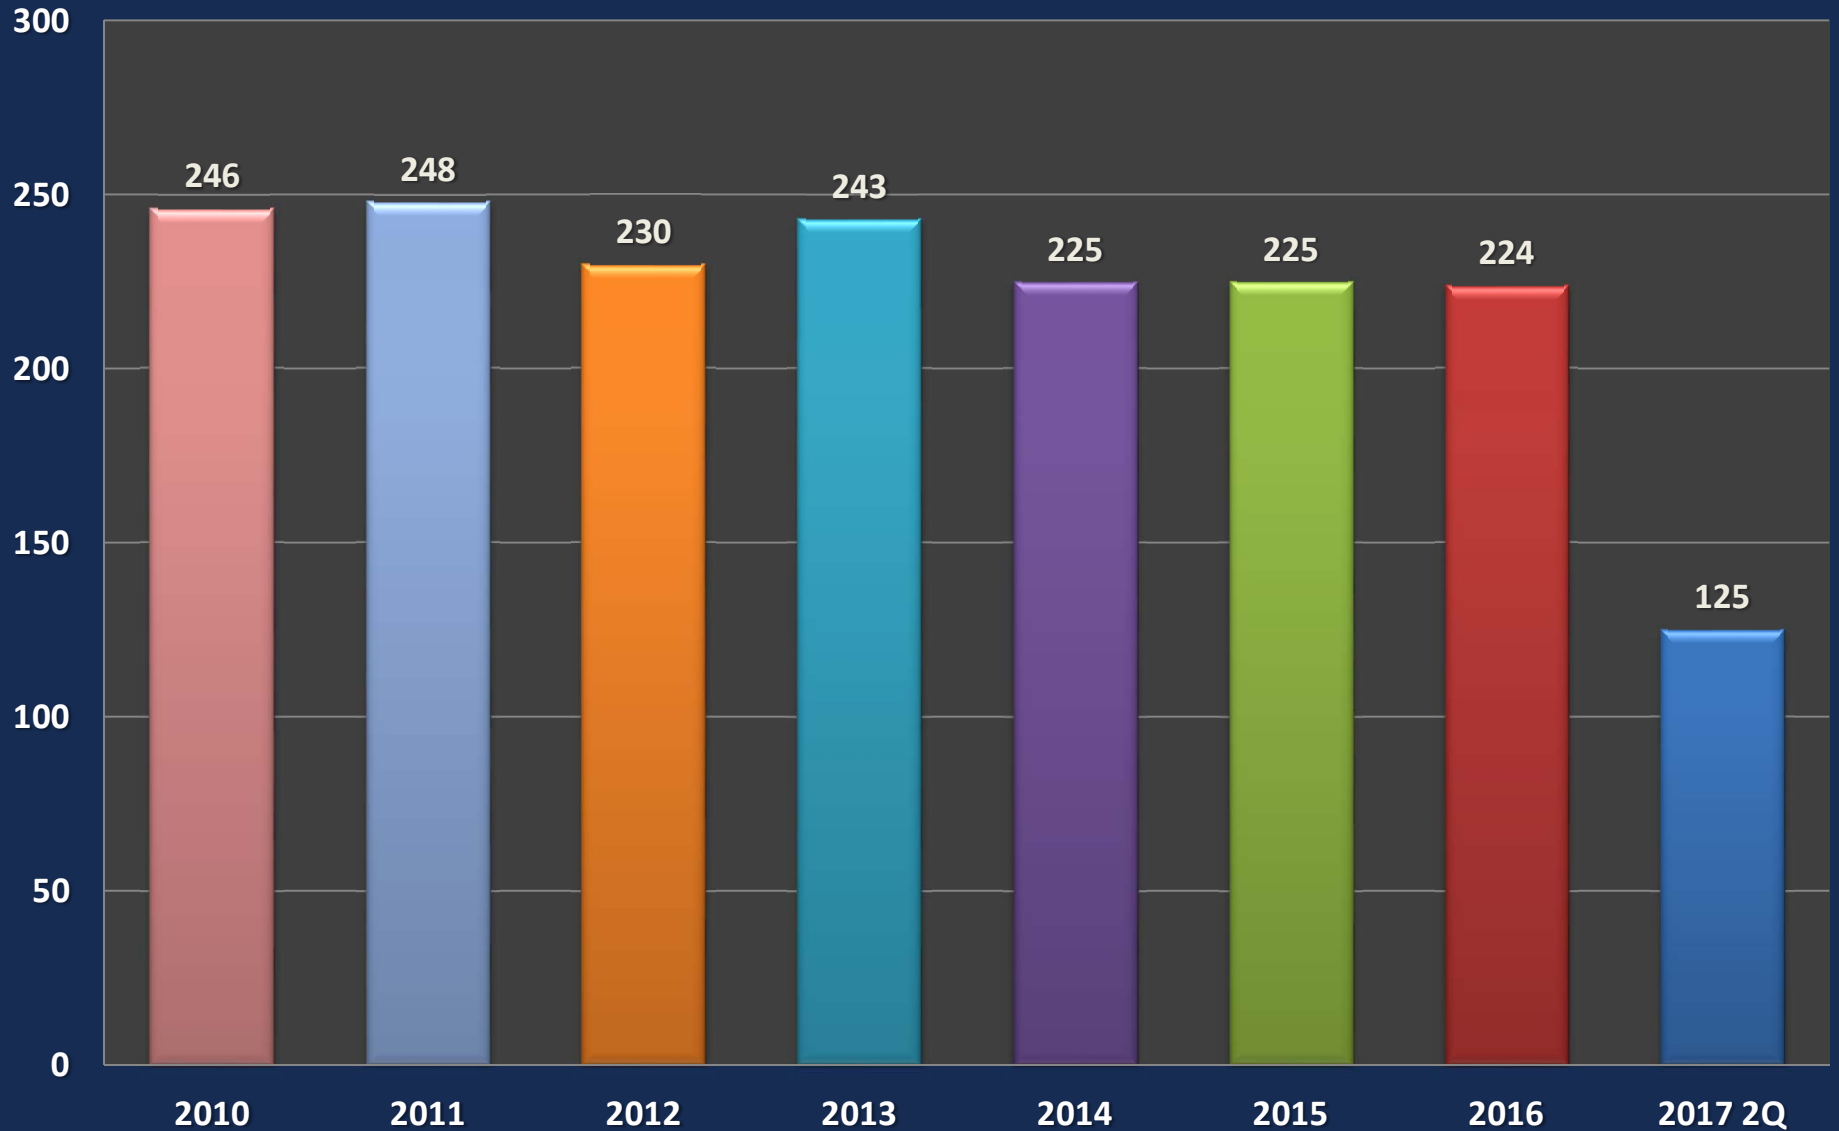

Santa Clara County Duplex Annual Sales