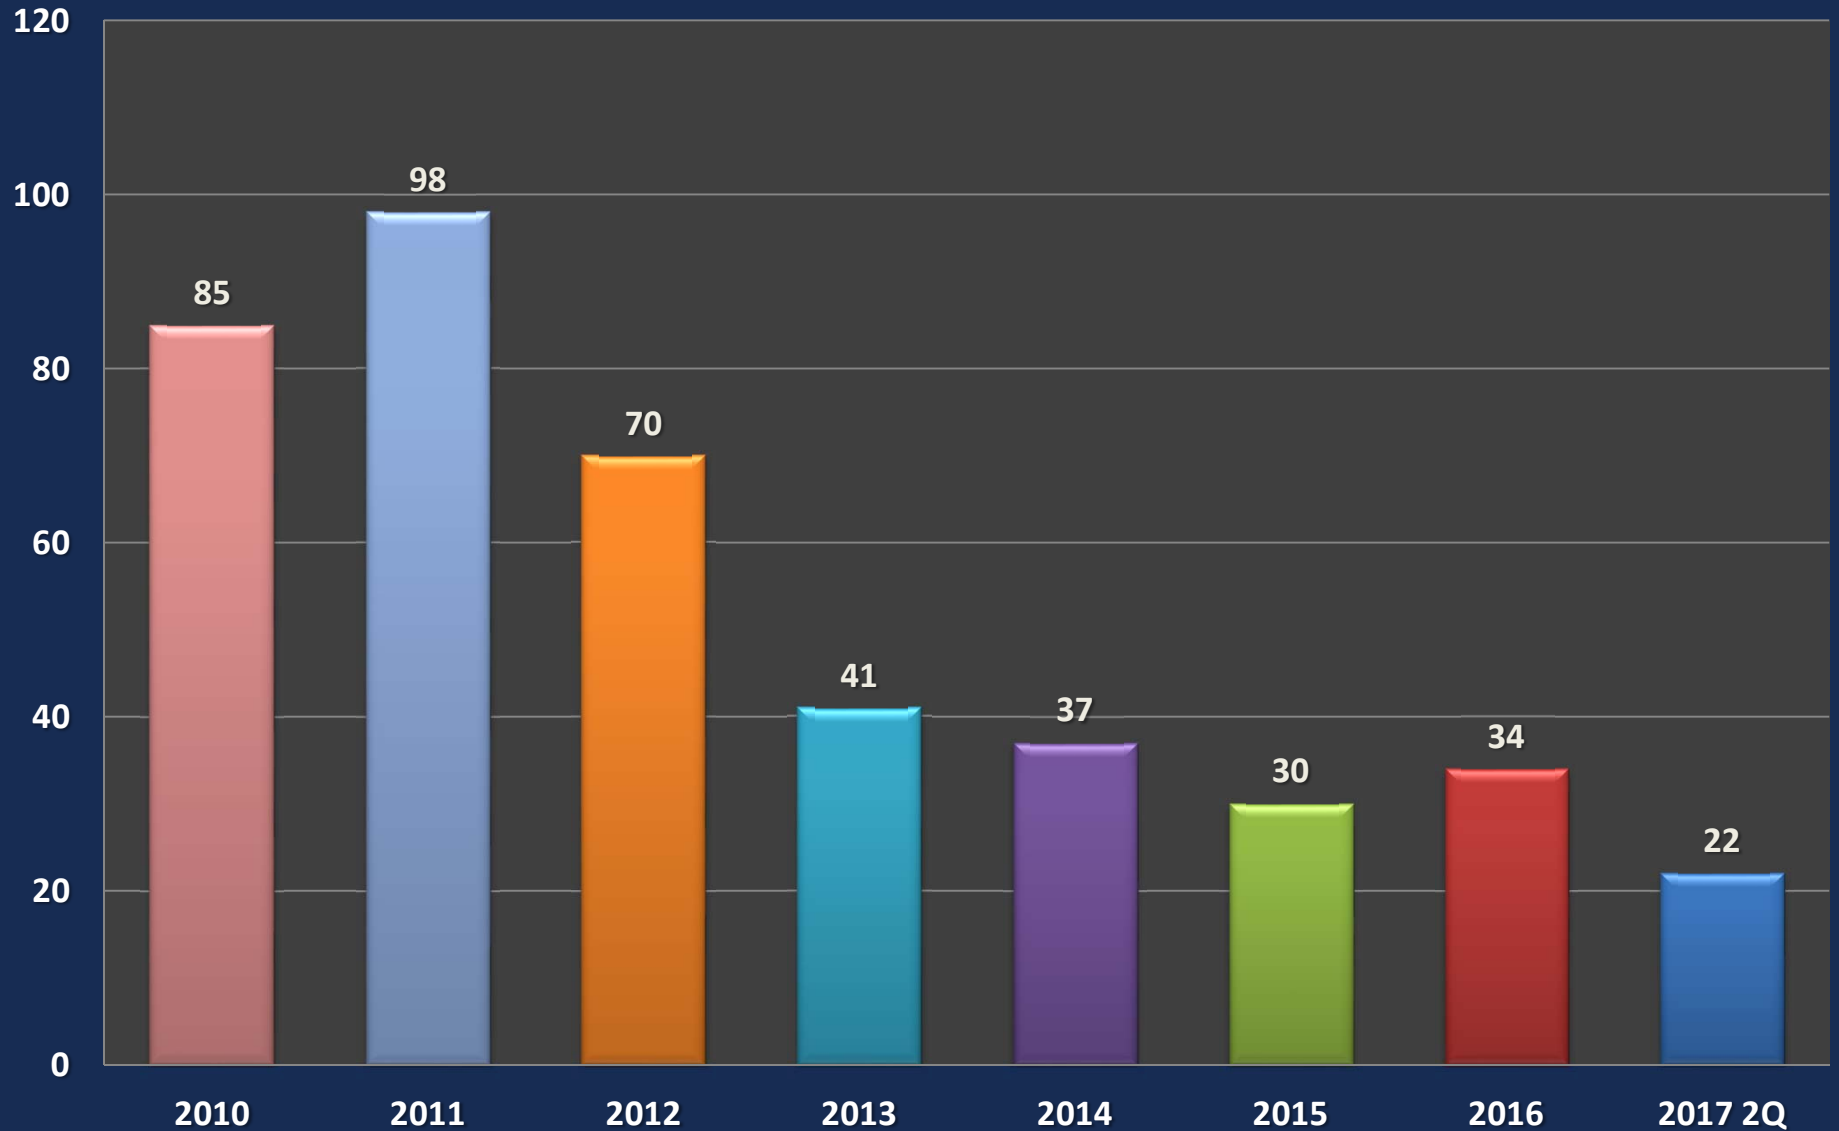

Santa Clara County Duplex Days on Market