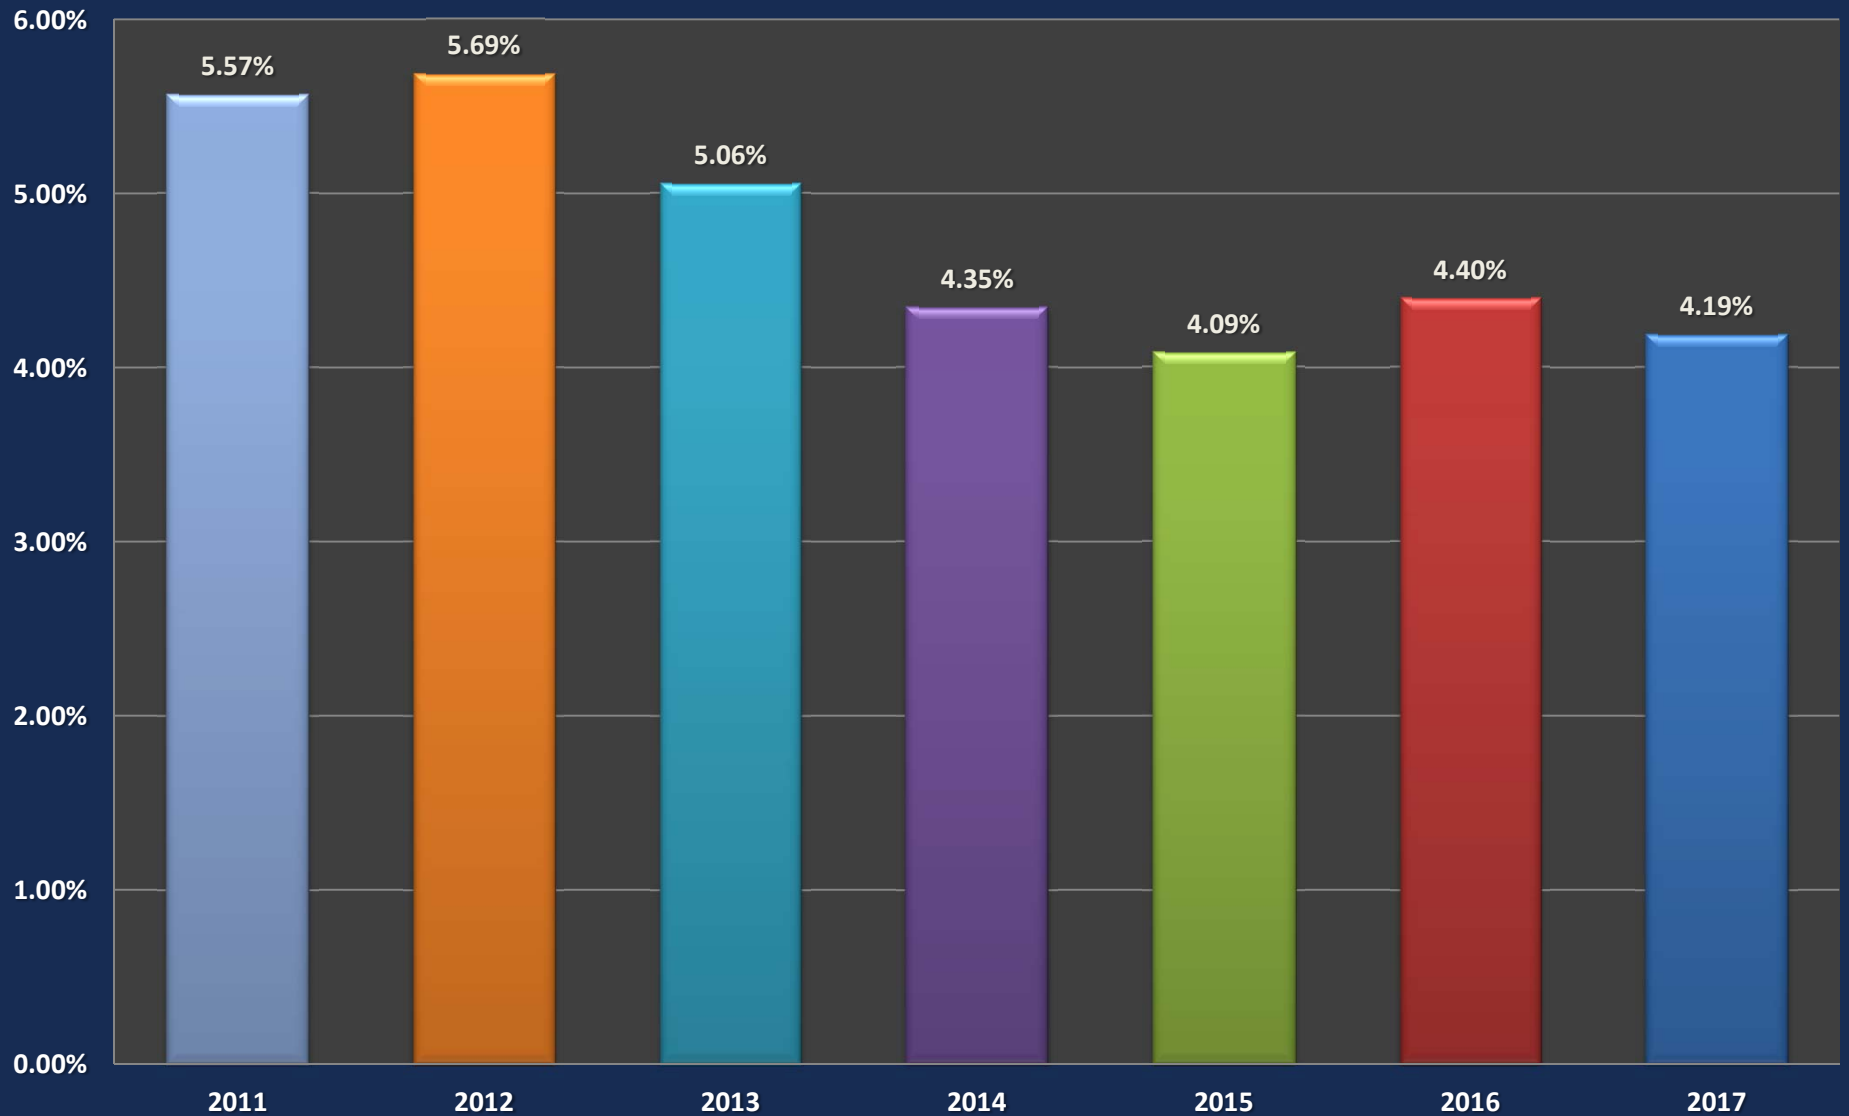

Santa Clara County Commercial

Santa Clara County Comm. Average Price/Unit

Santa Clara County Comm. Average Price/SF

Santa Clara County Comm. Average CAP Rate

Santa Clara County Comm. Average GRM

Santa Clara County Comm. Days on Market