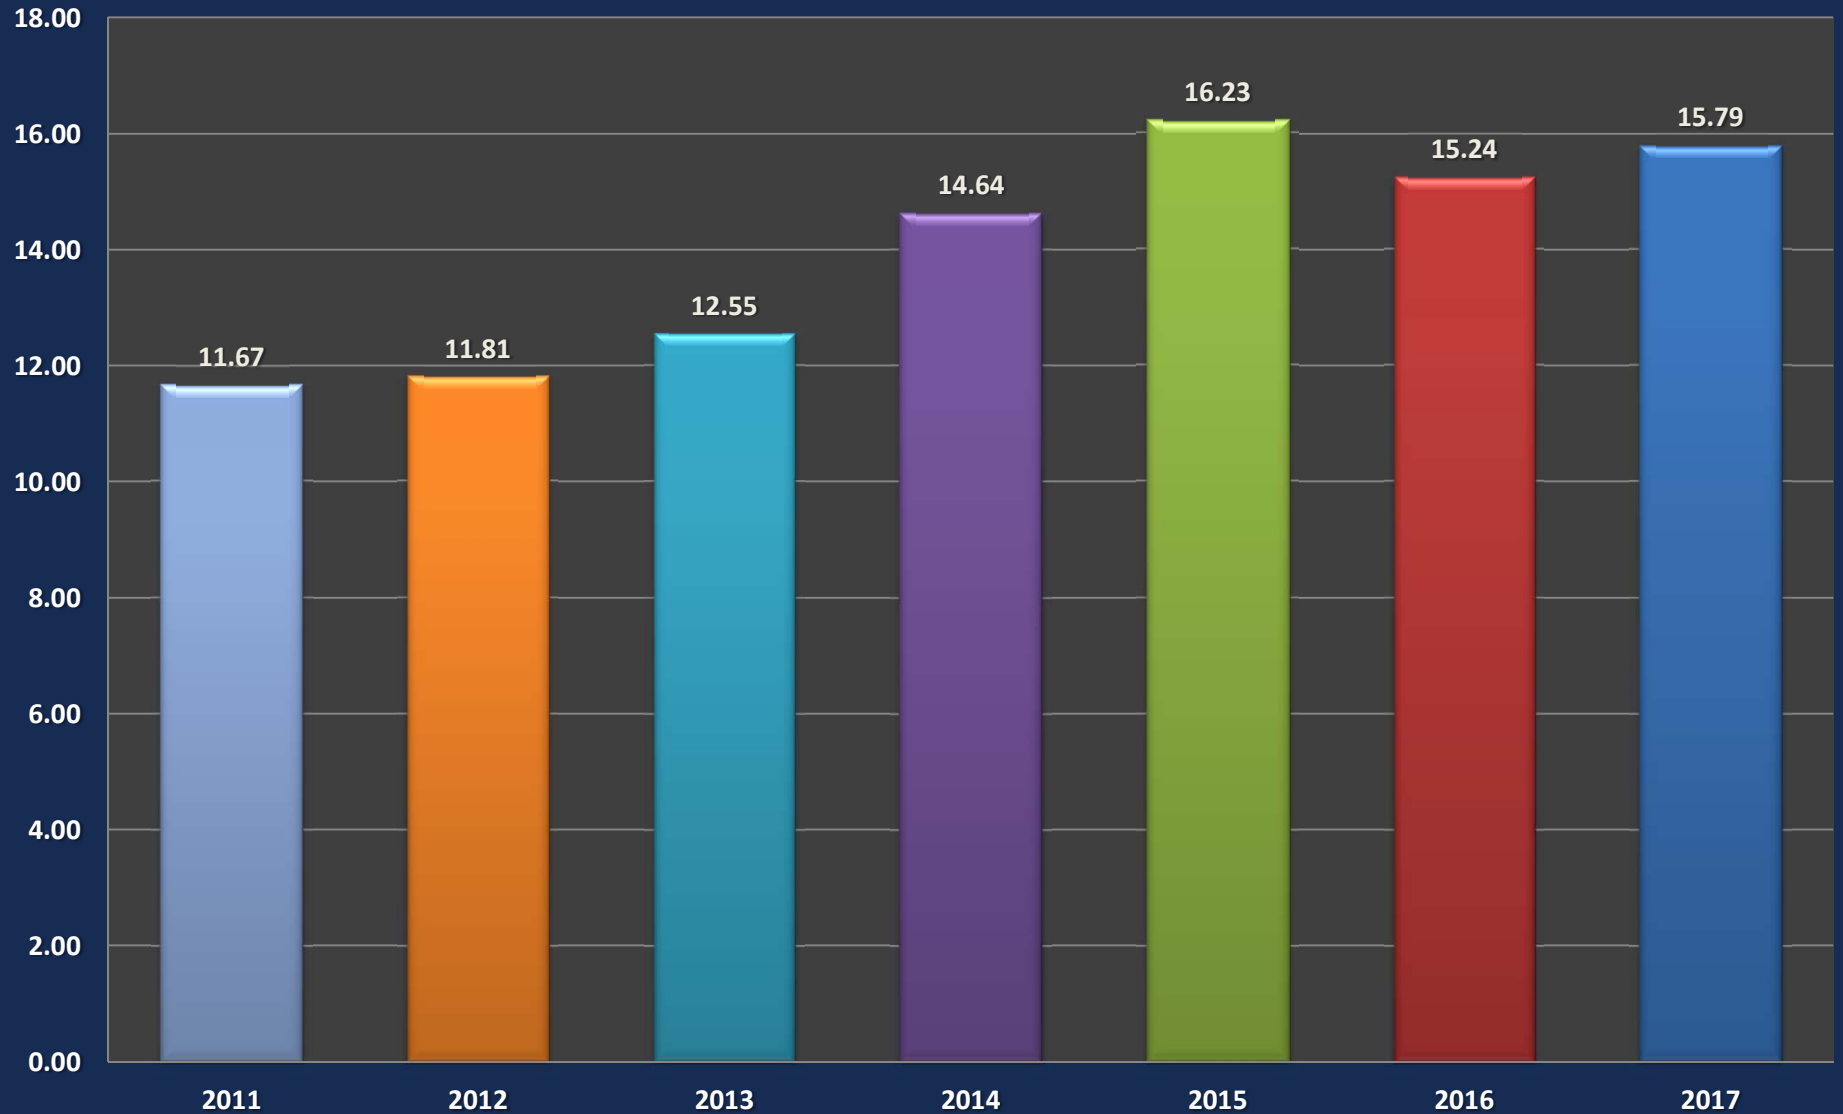

Santa Clara County Commercial

Santa Clara County Comm. Average Price/Unit

Santa Clara County Comm. Average Price/SF

Santa Clara County Comm. Average CAP Rate

Santa Clara County Comm. Average GRM

Santa Clara County Comm. Days on Market