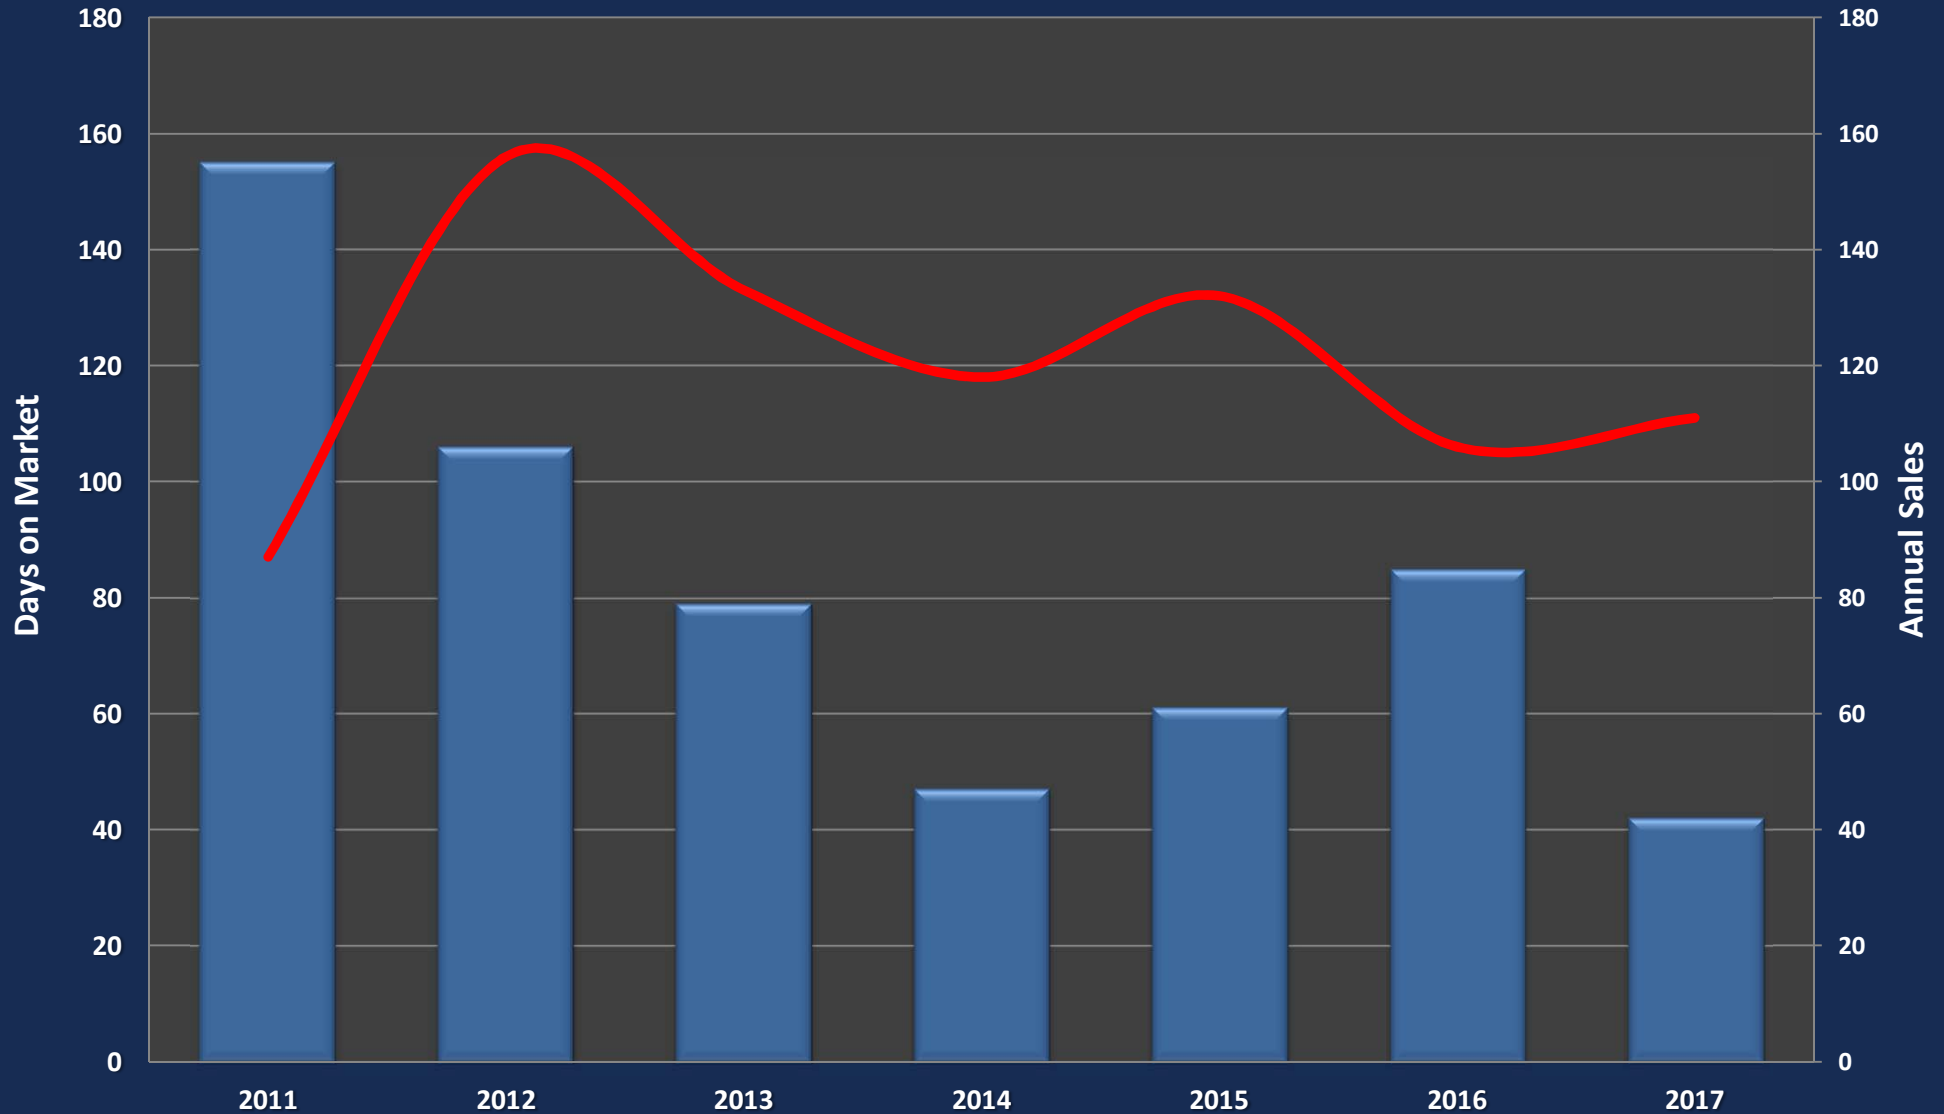

Santa Clara County Comm. Annual Sales

Santa Clara County Comm.

■ Average Price/Unit
— Average Price/Square Foot

Santa Clara County Comm.

■ Days on Market — Annual Sales

Santa Clara County Comm.

 CAP Rate

 GRM