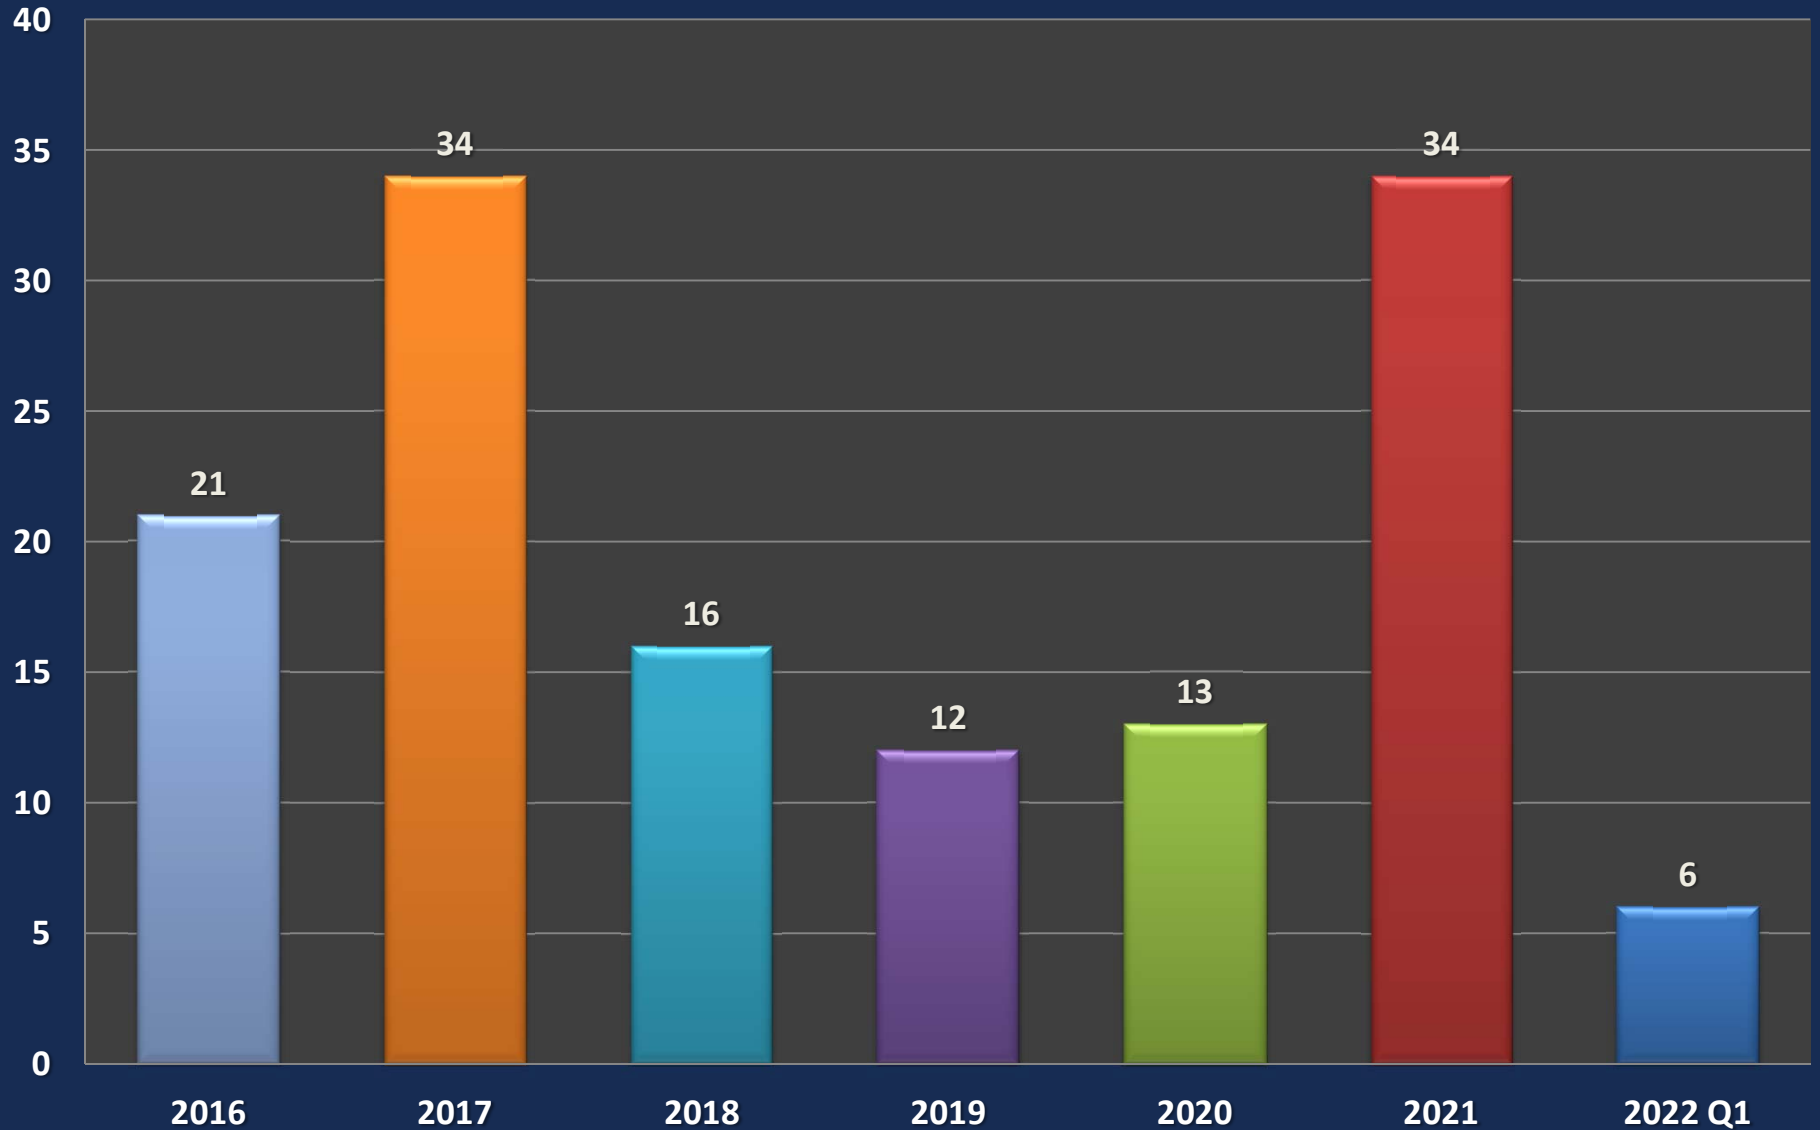

Downtown San Jose Comm. Annual Sales