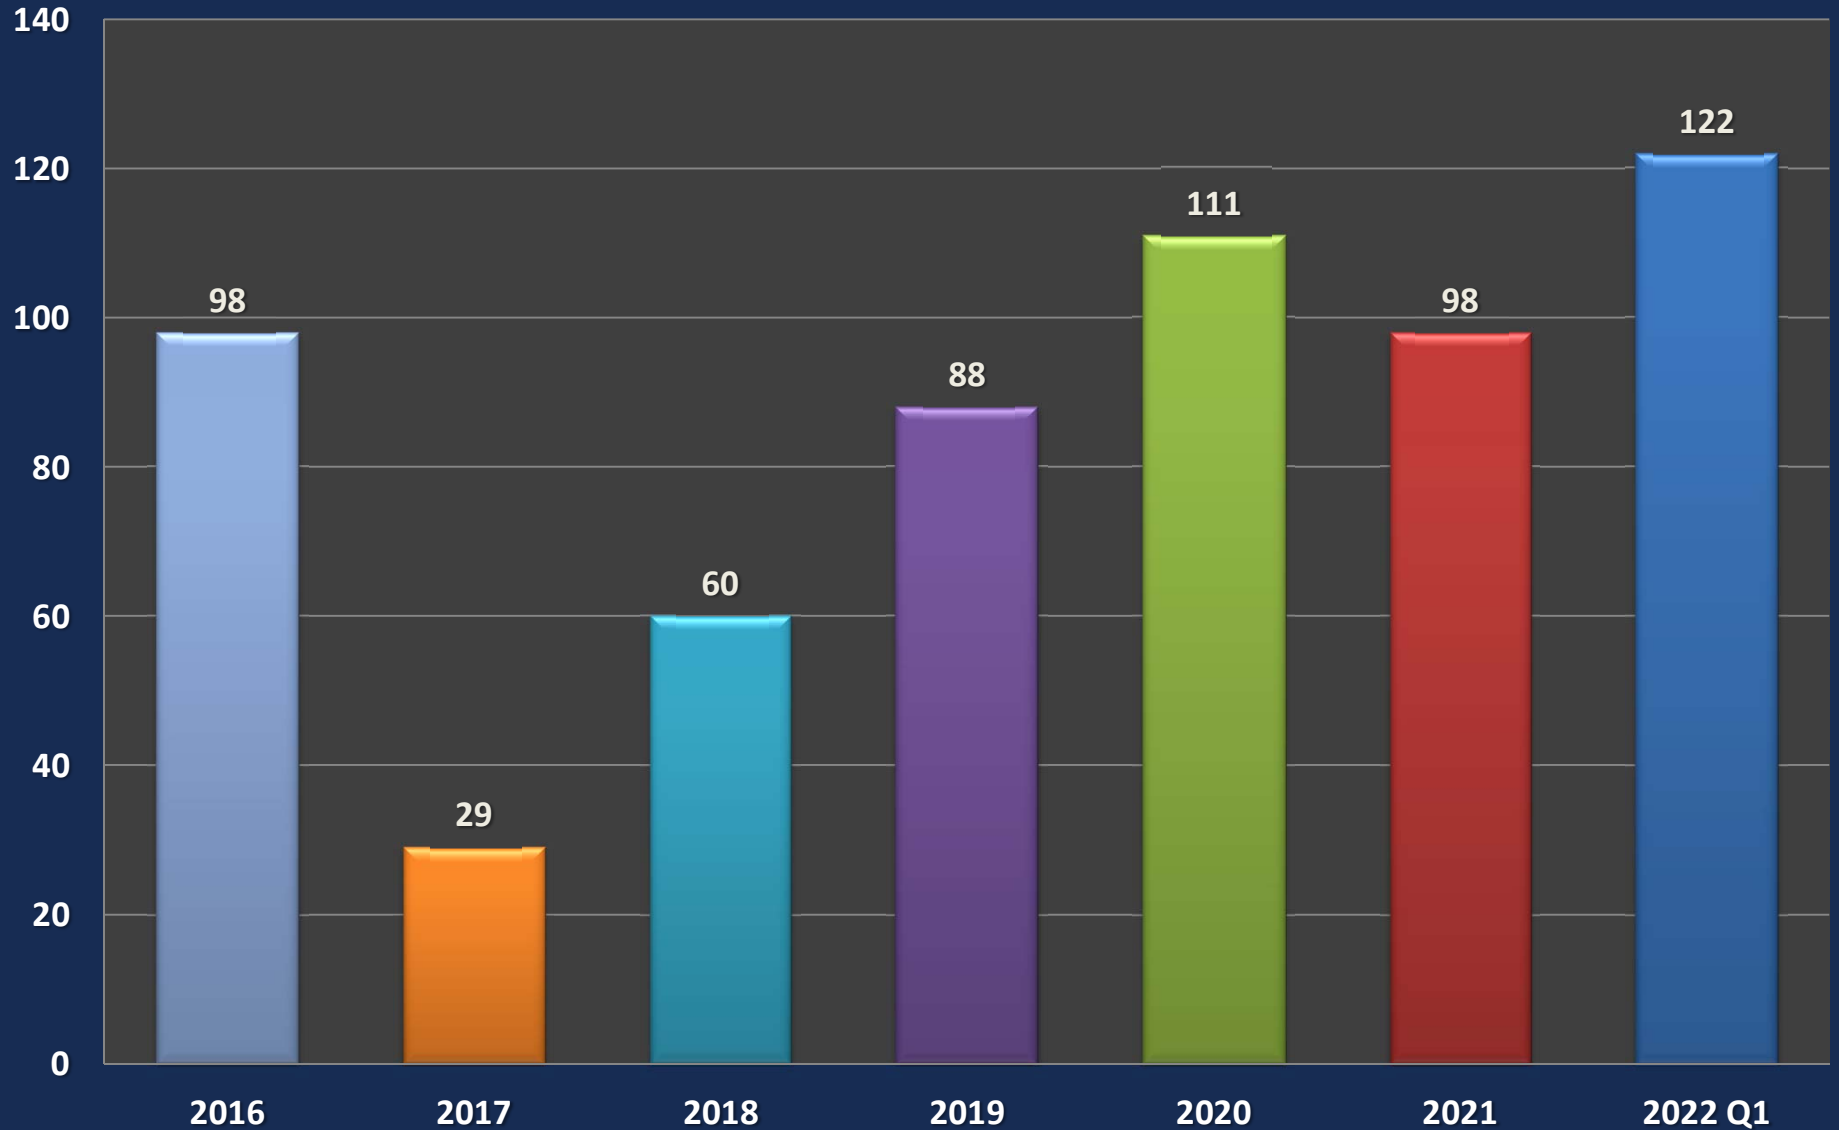

Downtown San Jose Comm. Days on Market