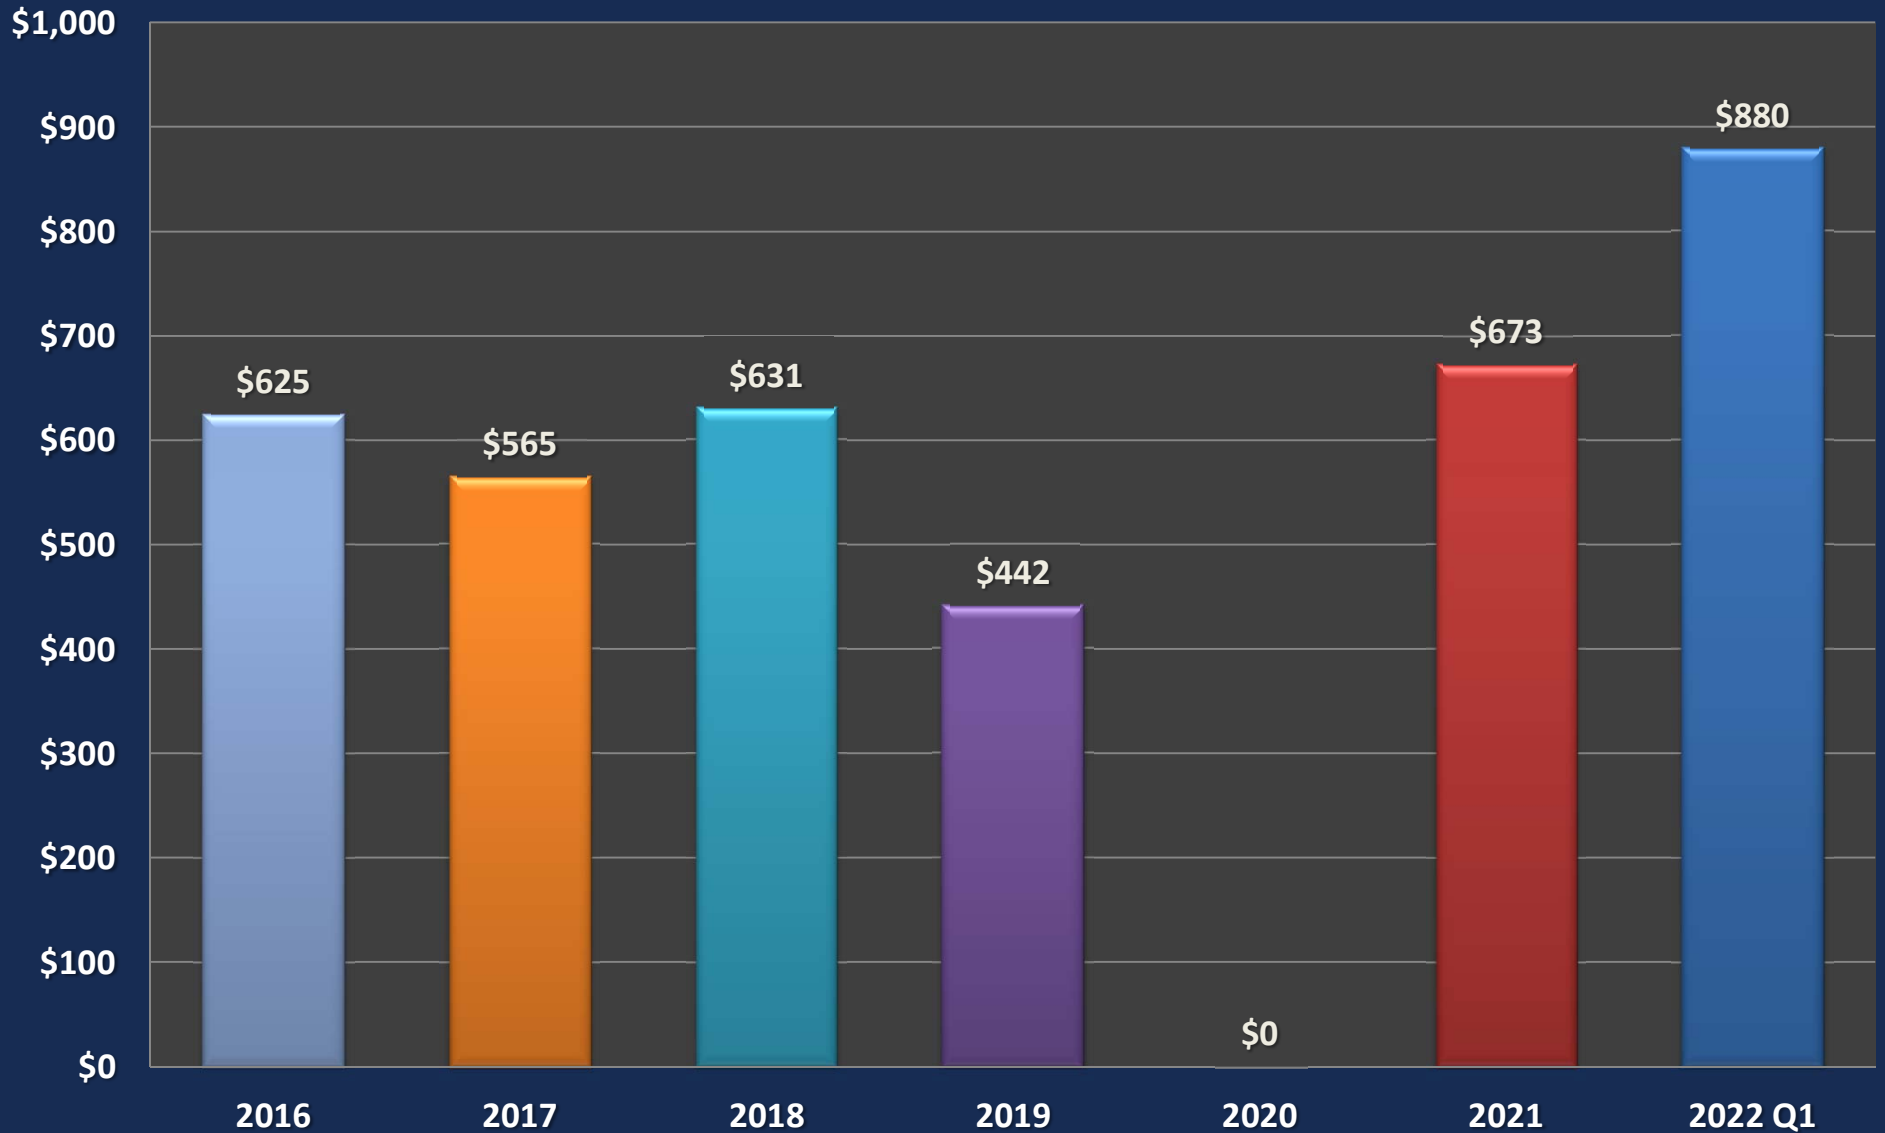

Mountain View Commercial

Mountain View Comm. Average Price/Unit

Mountain View Comm. Average Price/SF

Mountain View Comm. Average CAP Rate

Mountain View Comm. Average GRM

Mountain View Comm. Days on Market

Mountain View Comm. Annual Sales

Mountain View Comm.

■ Average Price/Unit
— Average Price/Square Foot

Mountain View Comm.

■ Days on Market — Annual Sales

Mountain View Comm.

 CAP Rate

 GRM