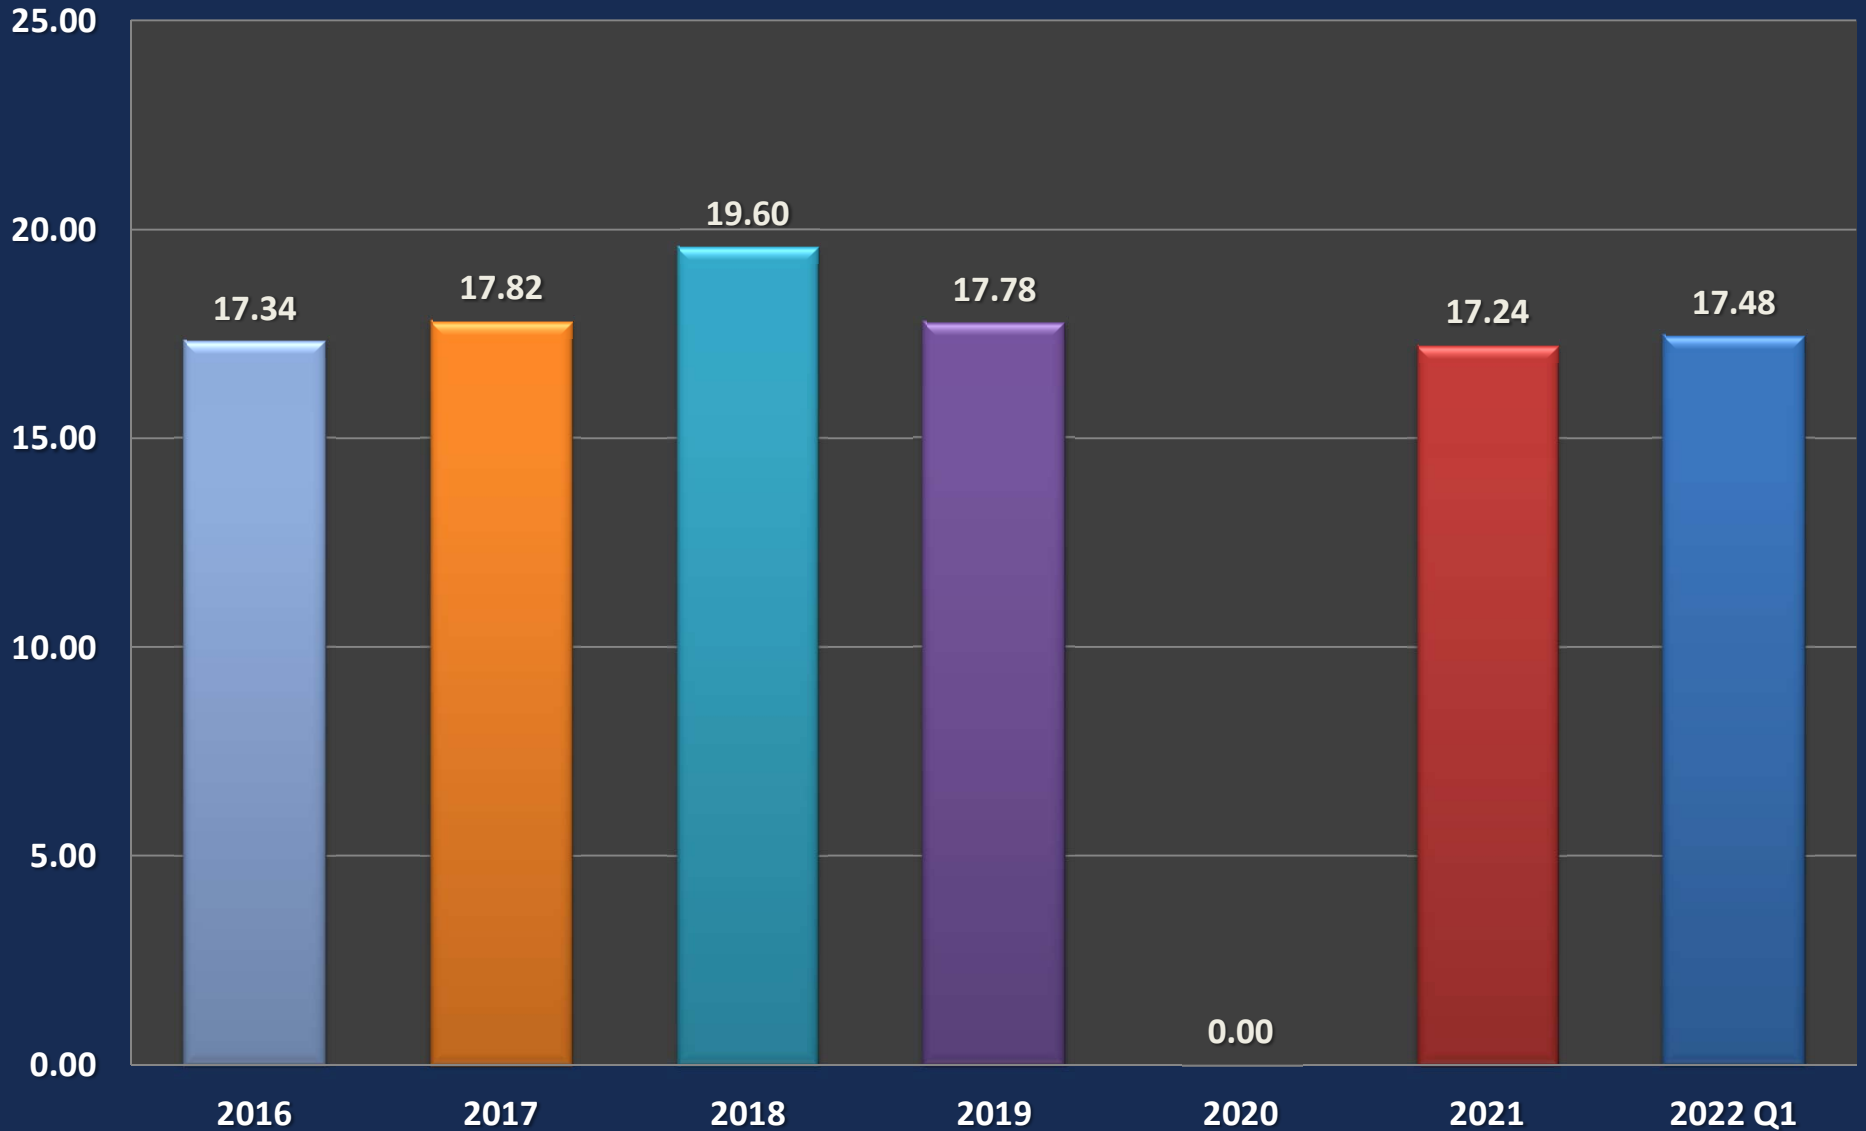

Mountain View Commercial

Mountain View Comm. Average Price/Unit

Mountain View Comm. Average Price/SF

Mountain View Comm. Average CAP Rate

Mountain View Comm. Average GRM

Mountain View Comm. Days on Market

Mountain View Comm. Annual Sales

Mountain View Comm.

■ Average Price/Unit
— Average Price/Square Foot

Mountain View Comm.

■ Days on Market — Annual Sales

Mountain View Comm.

 CAP Rate

 GRM