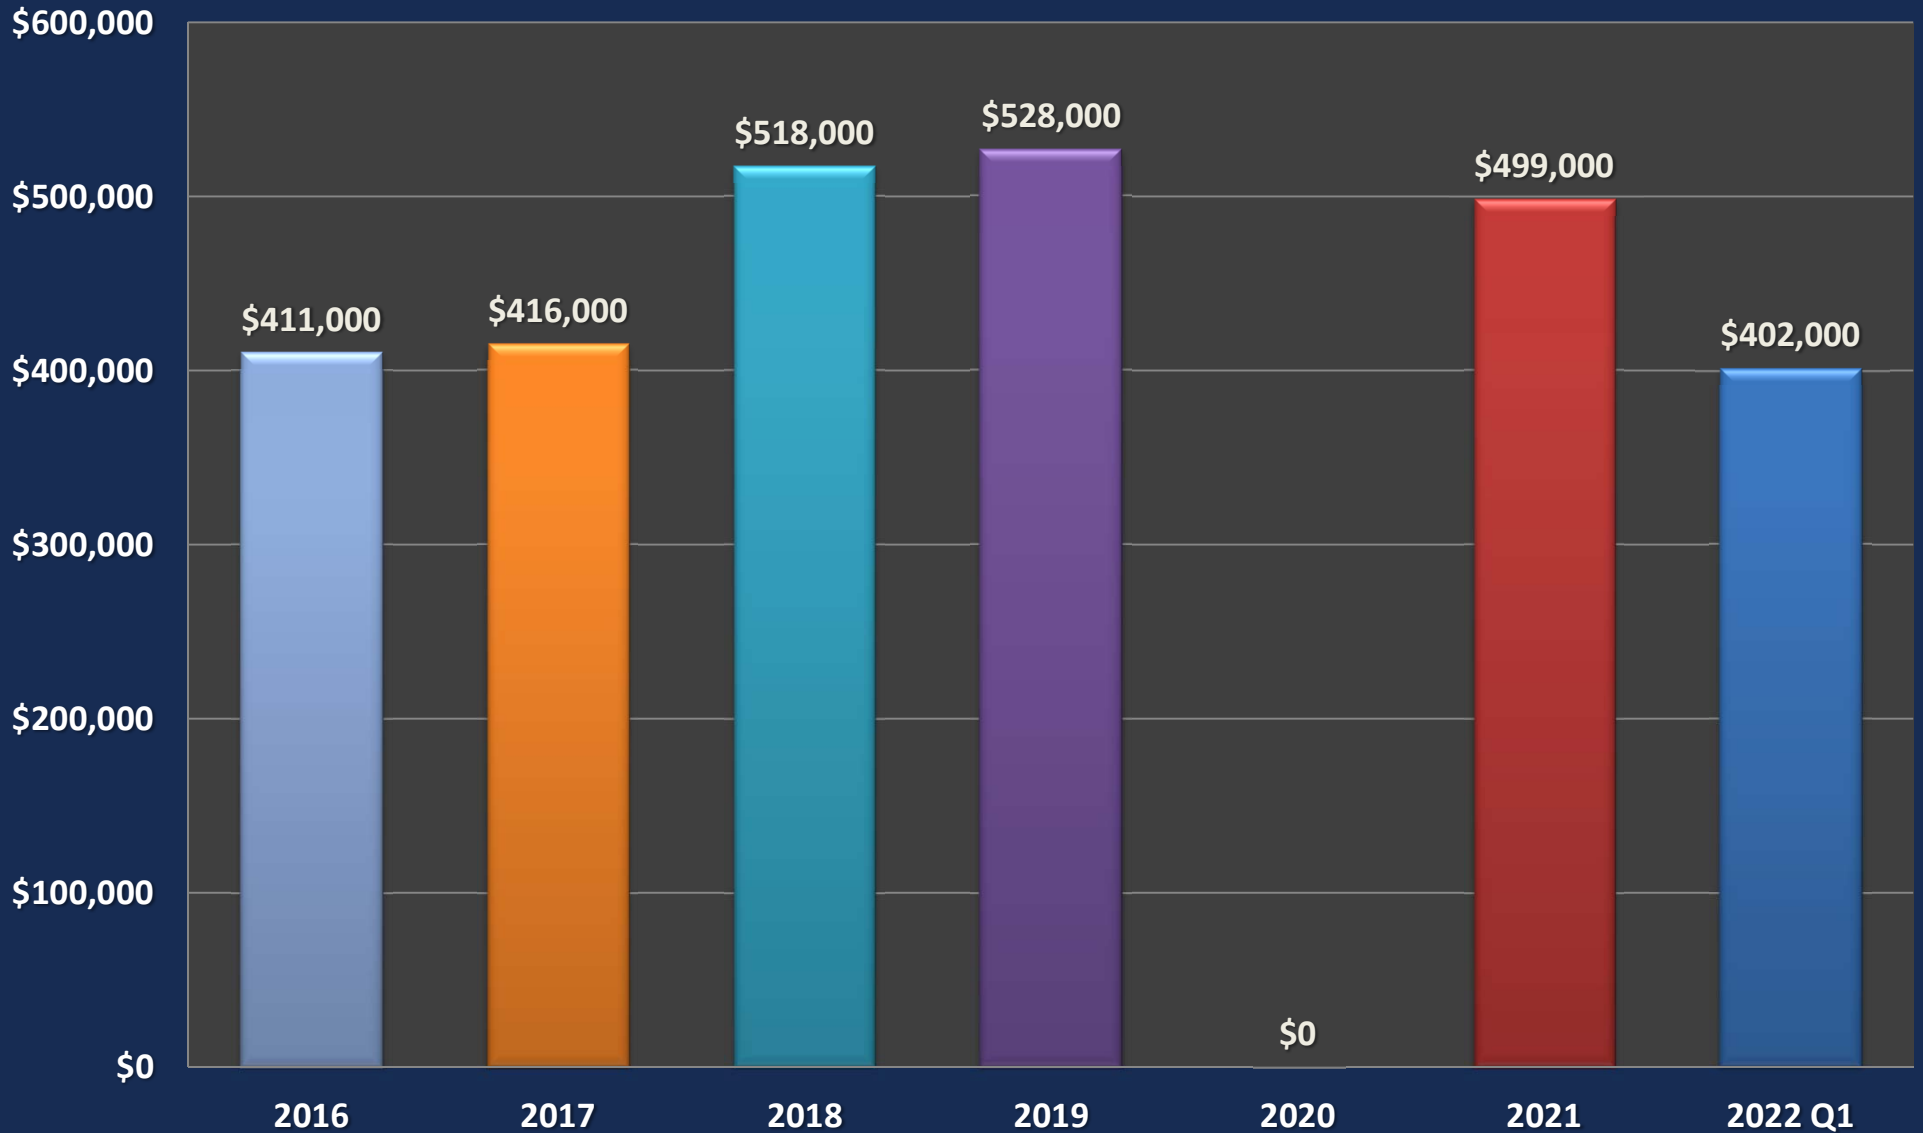

Mountain View Commercial

Mountain View Comm. Average Price/Unit

Mountain View Comm. Average Price/SF

Mountain View Comm. Average CAP Rate

Mountain View Comm. Average GRM

Mountain View Comm. Days on Market

Mountain View Comm. Annual Sales

Mountain View Comm.

■ Average Price/Unit
— Average Price/Square Foot

Mountain View Comm.

■ Days on Market — Annual Sales

Mountain View Comm.

 CAP Rate

 GRM