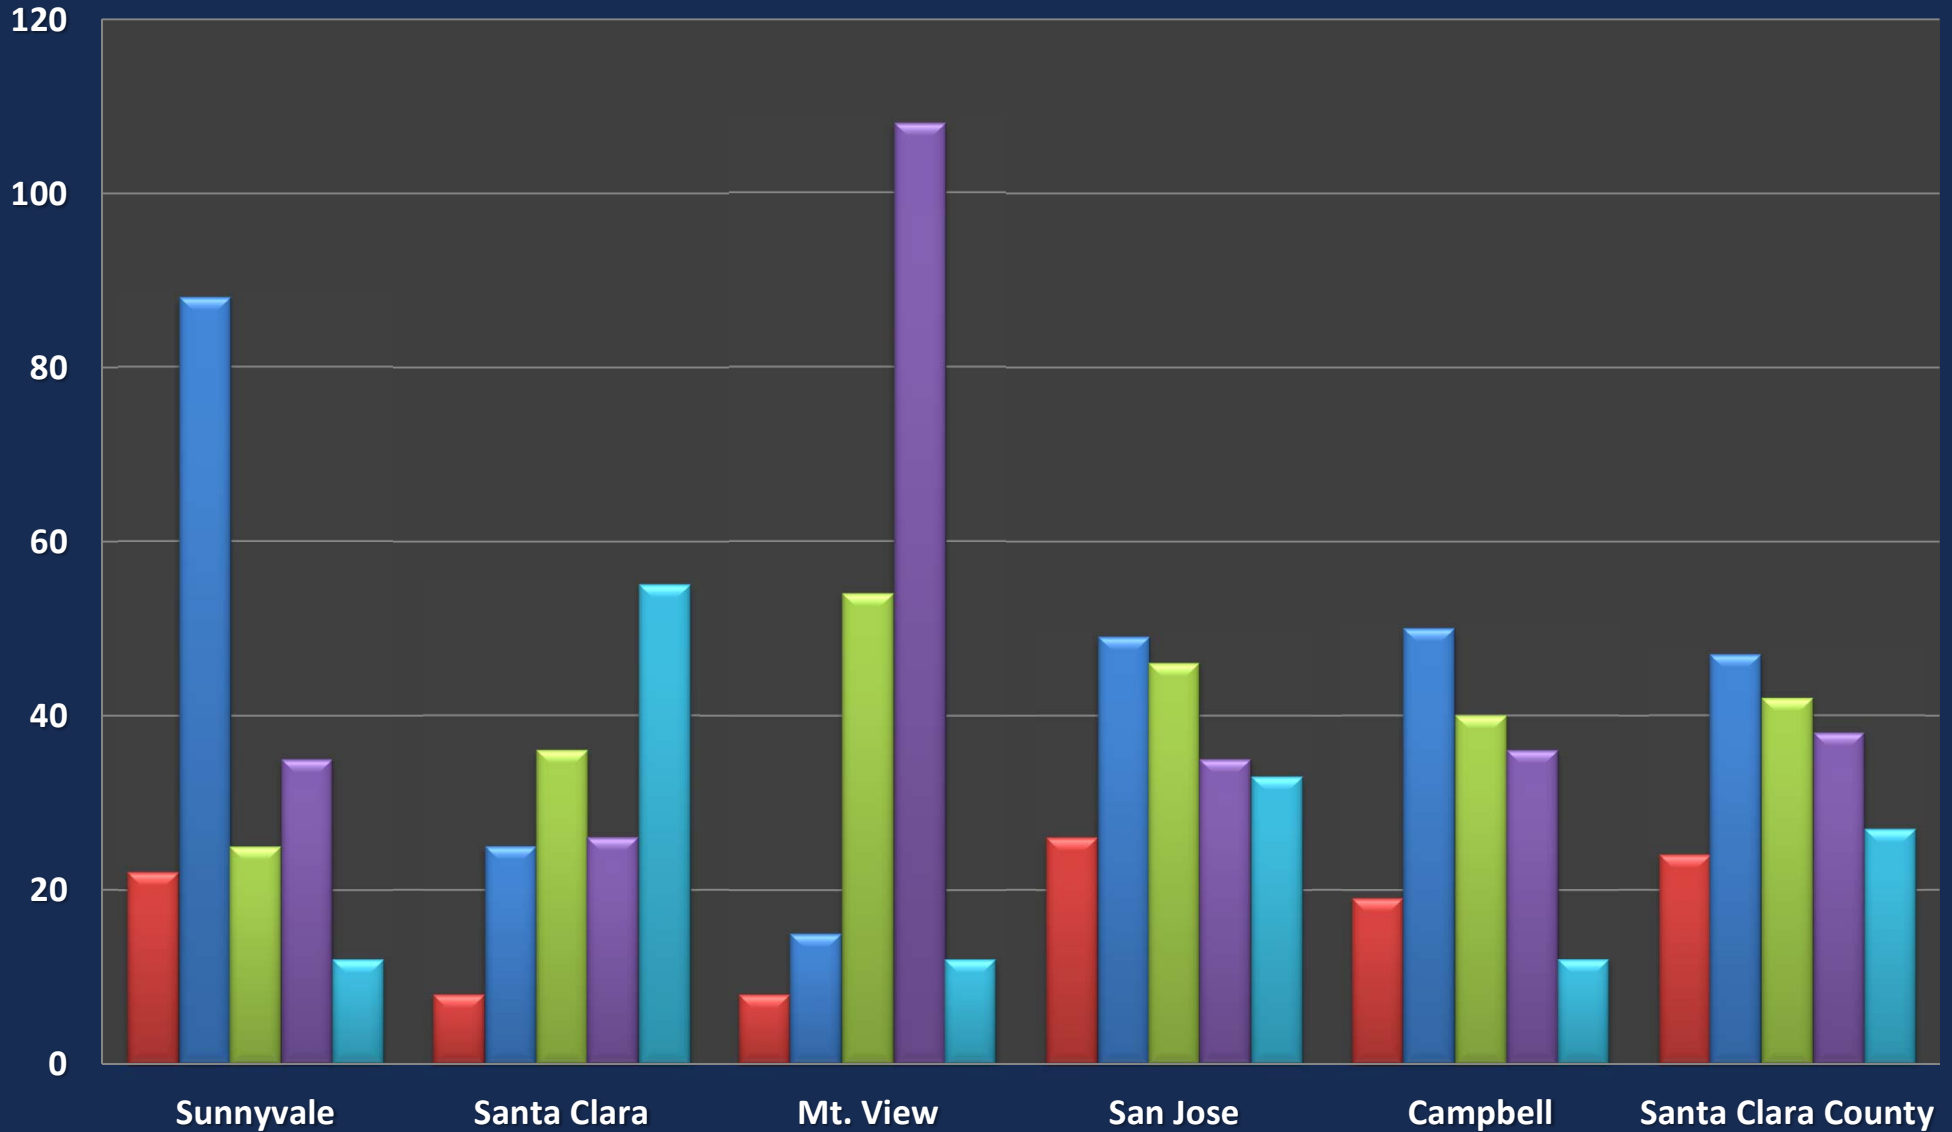

Santa Clara County Quarterly 4-Plex Report

Santa Clara 4-Plex Submarket Average Sale Price

2018 2019 2020 2021 2022 Q1

Santa Clara 4-Plex Submarket Average Price/SF

2018 2019 2020 2021 2022 Q1

Santa Clara 4-Plex Submarket Days On Market

2018 2019 2020 2021 2022 Q1

Santa Clara 4-Plex Submarket Annual Sales

2018 2019 2020 2021 2022 Q1

Santa Clara County 4-Plex City Comparison

■ Average Sales Price
— Average Price/Square Foot