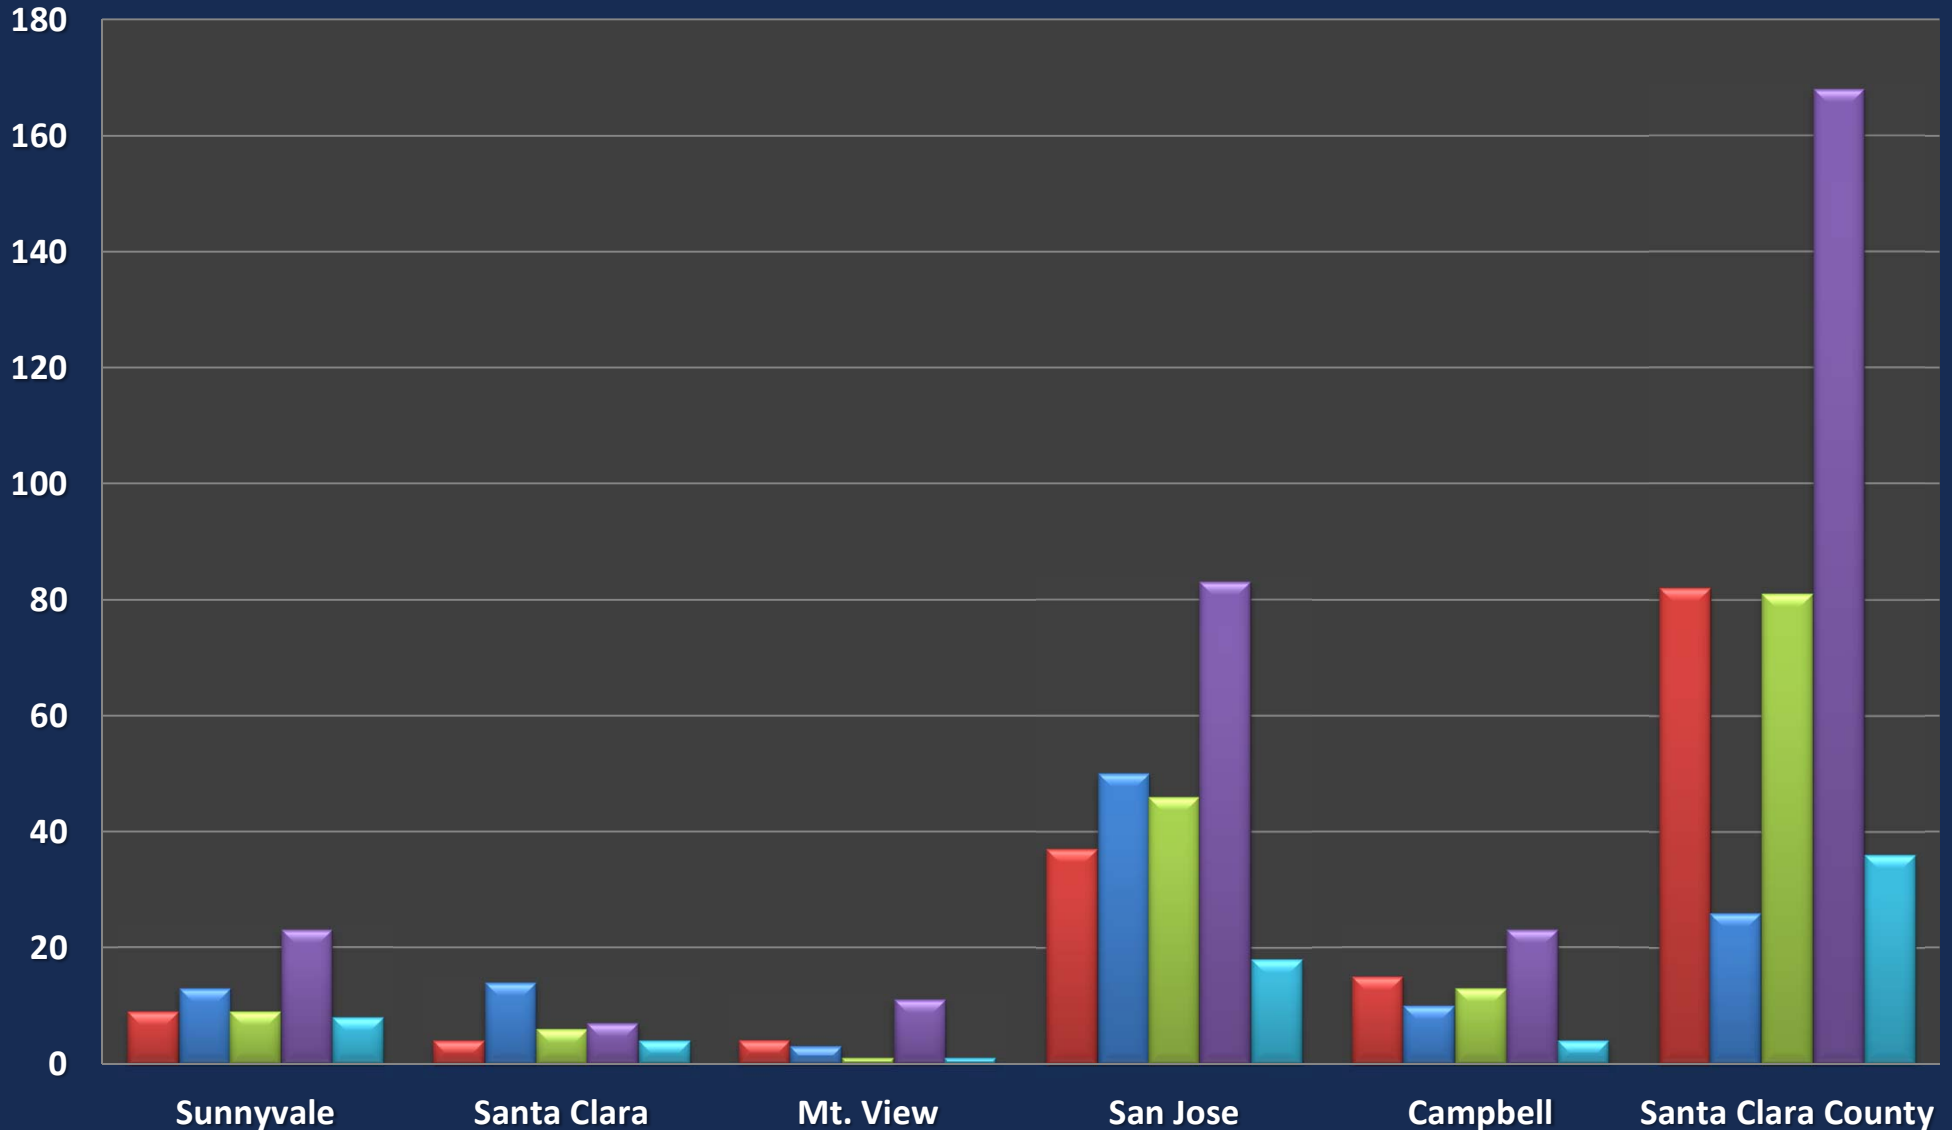

Santa Clara County Quarterly 4-Plex Report

Santa Clara 4-Plex Submarket Average Sale Price

2018 2019 2020 2021 2022 Q1

Santa Clara 4-Plex Submarket Average Price/SF

2018 2019 2020 2021 2022 Q1

Santa Clara 4-Plex Submarket Days On Market

2018 2019 2020 2021 2022 Q1

Santa Clara 4-Plex Submarket Annual Sales

2018 2019 2020 2021 2022 Q1

Santa Clara County 4-Plex City Comparison

■ Average Sales Price
— Average Price/Square Foot