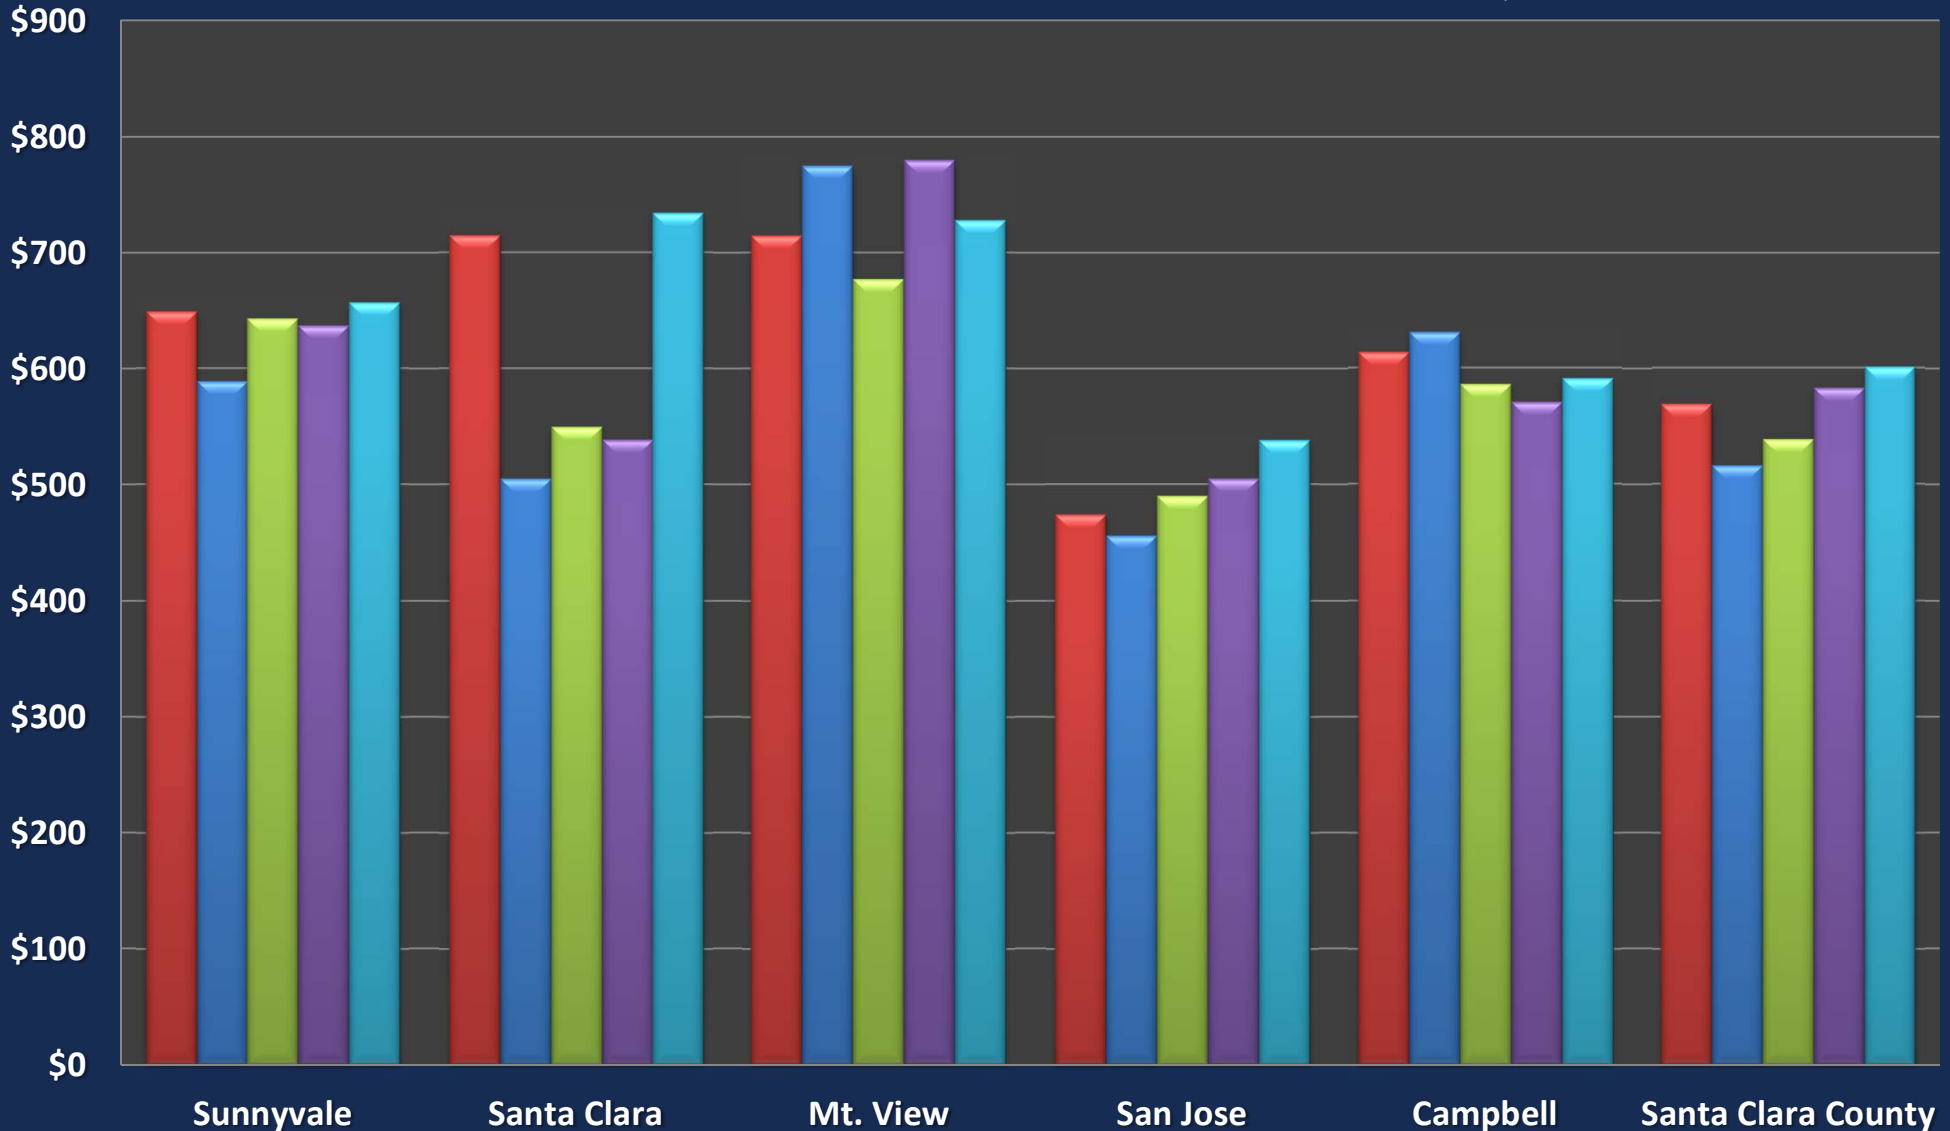

Santa Clara County Quarterly 4-Plex Report

Santa Clara 4-Plex Submarket Average Sale Price

2018 2019 2020 2021 2022 Q1

Santa Clara 4-Plex Submarket Average Price/SF

2018 2019 2020 2021 2022 Q1

Santa Clara 4-Plex Submarket Days On Market

2018 2019 2020 2021 2022 Q1

Santa Clara 4-Plex Submarket Annual Sales

2018 2019 2020 2021 2022 Q1

Santa Clara County 4-Plex City Comparison

■ Average Sales Price
— Average Price/Square Foot