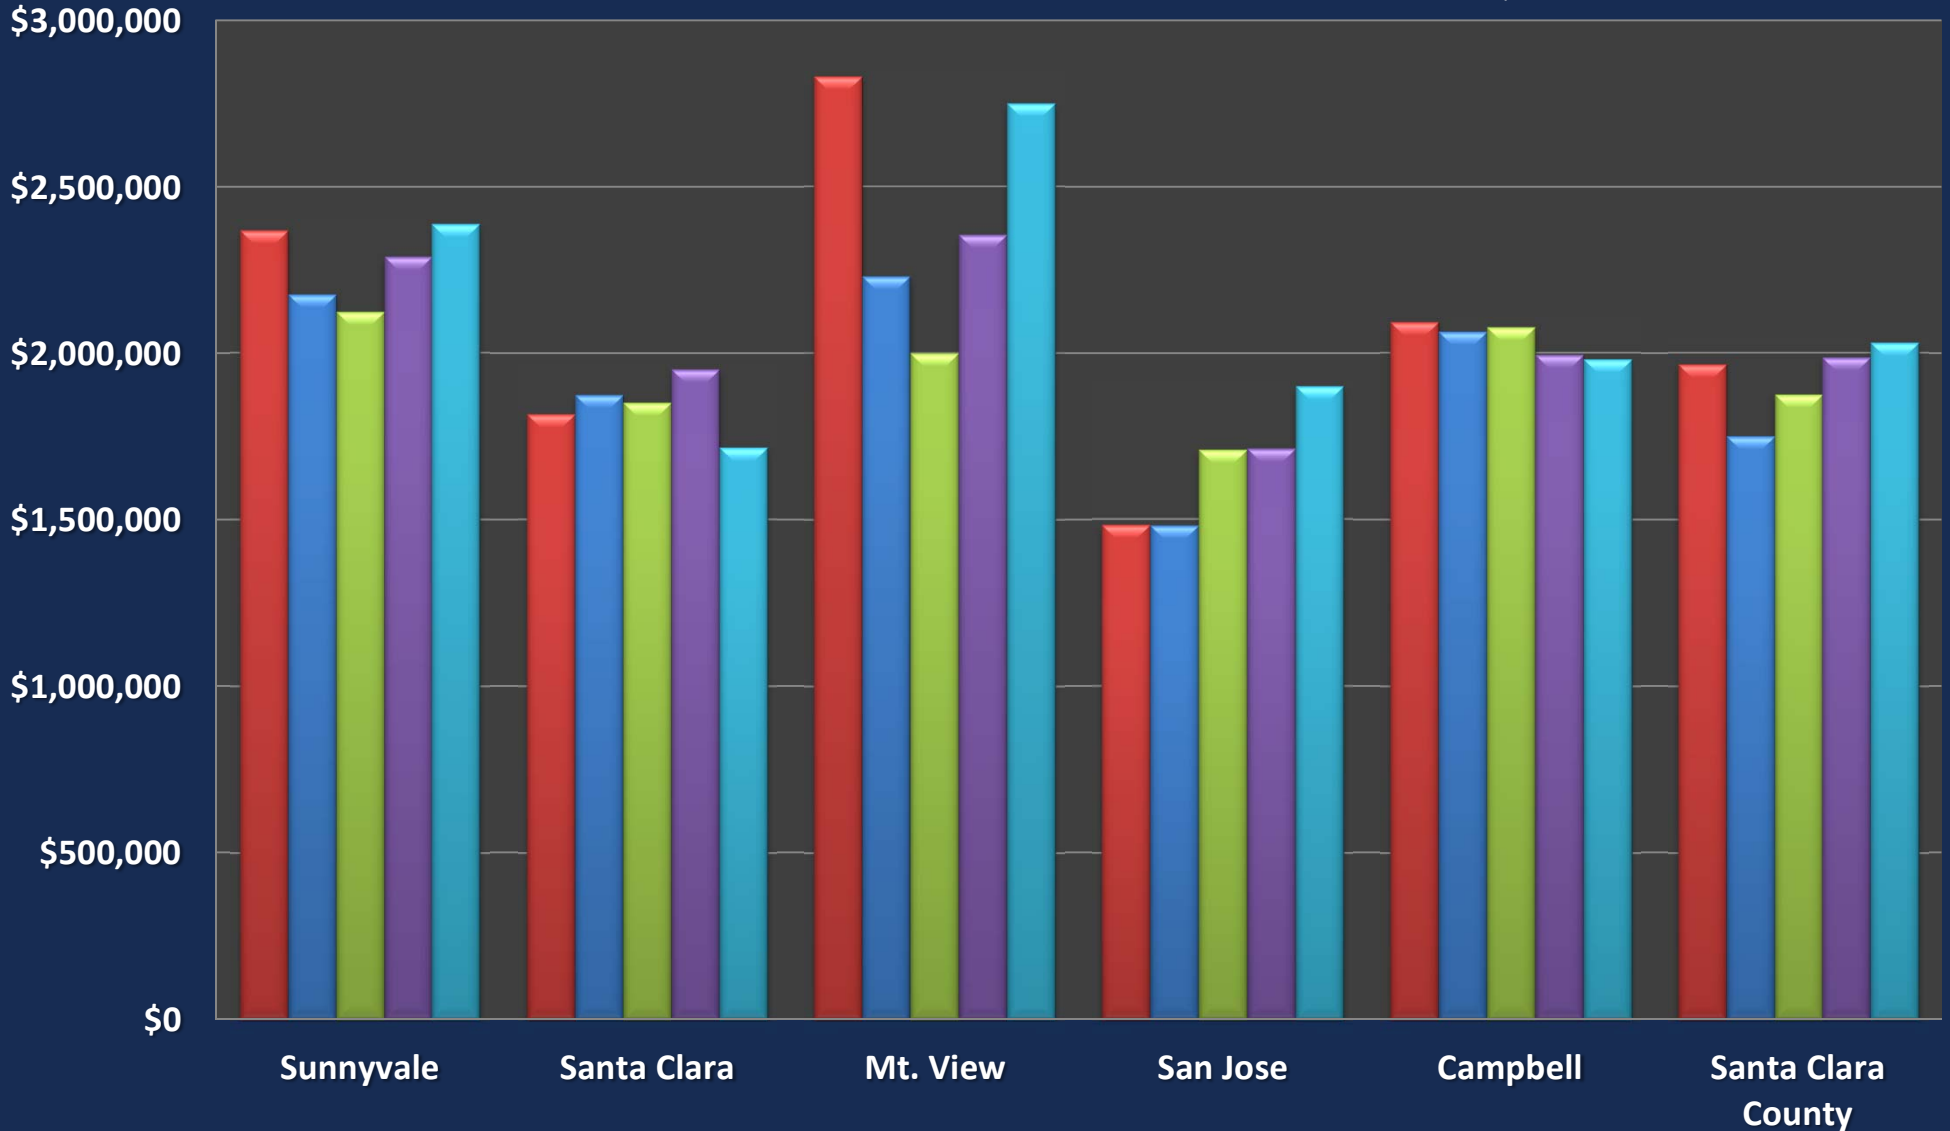

Santa Clara County Quarterly 4-Plex Report

Santa Clara 4-Plex Submarket Average Sale Price

2018 2019 2020 2021 2022 Q1

Santa Clara 4-Plex Submarket Average Price/SF

2018 2019 2020 2021 2022 Q1

Santa Clara 4-Plex Submarket Days On Market

2018 2019 2020 2021 2022 Q1

Santa Clara 4-Plex Submarket Annual Sales

2018 2019 2020 2021 2022 Q1

Santa Clara County 4-Plex City Comparison

■ Average Sales Price
— Average Price/Square Foot