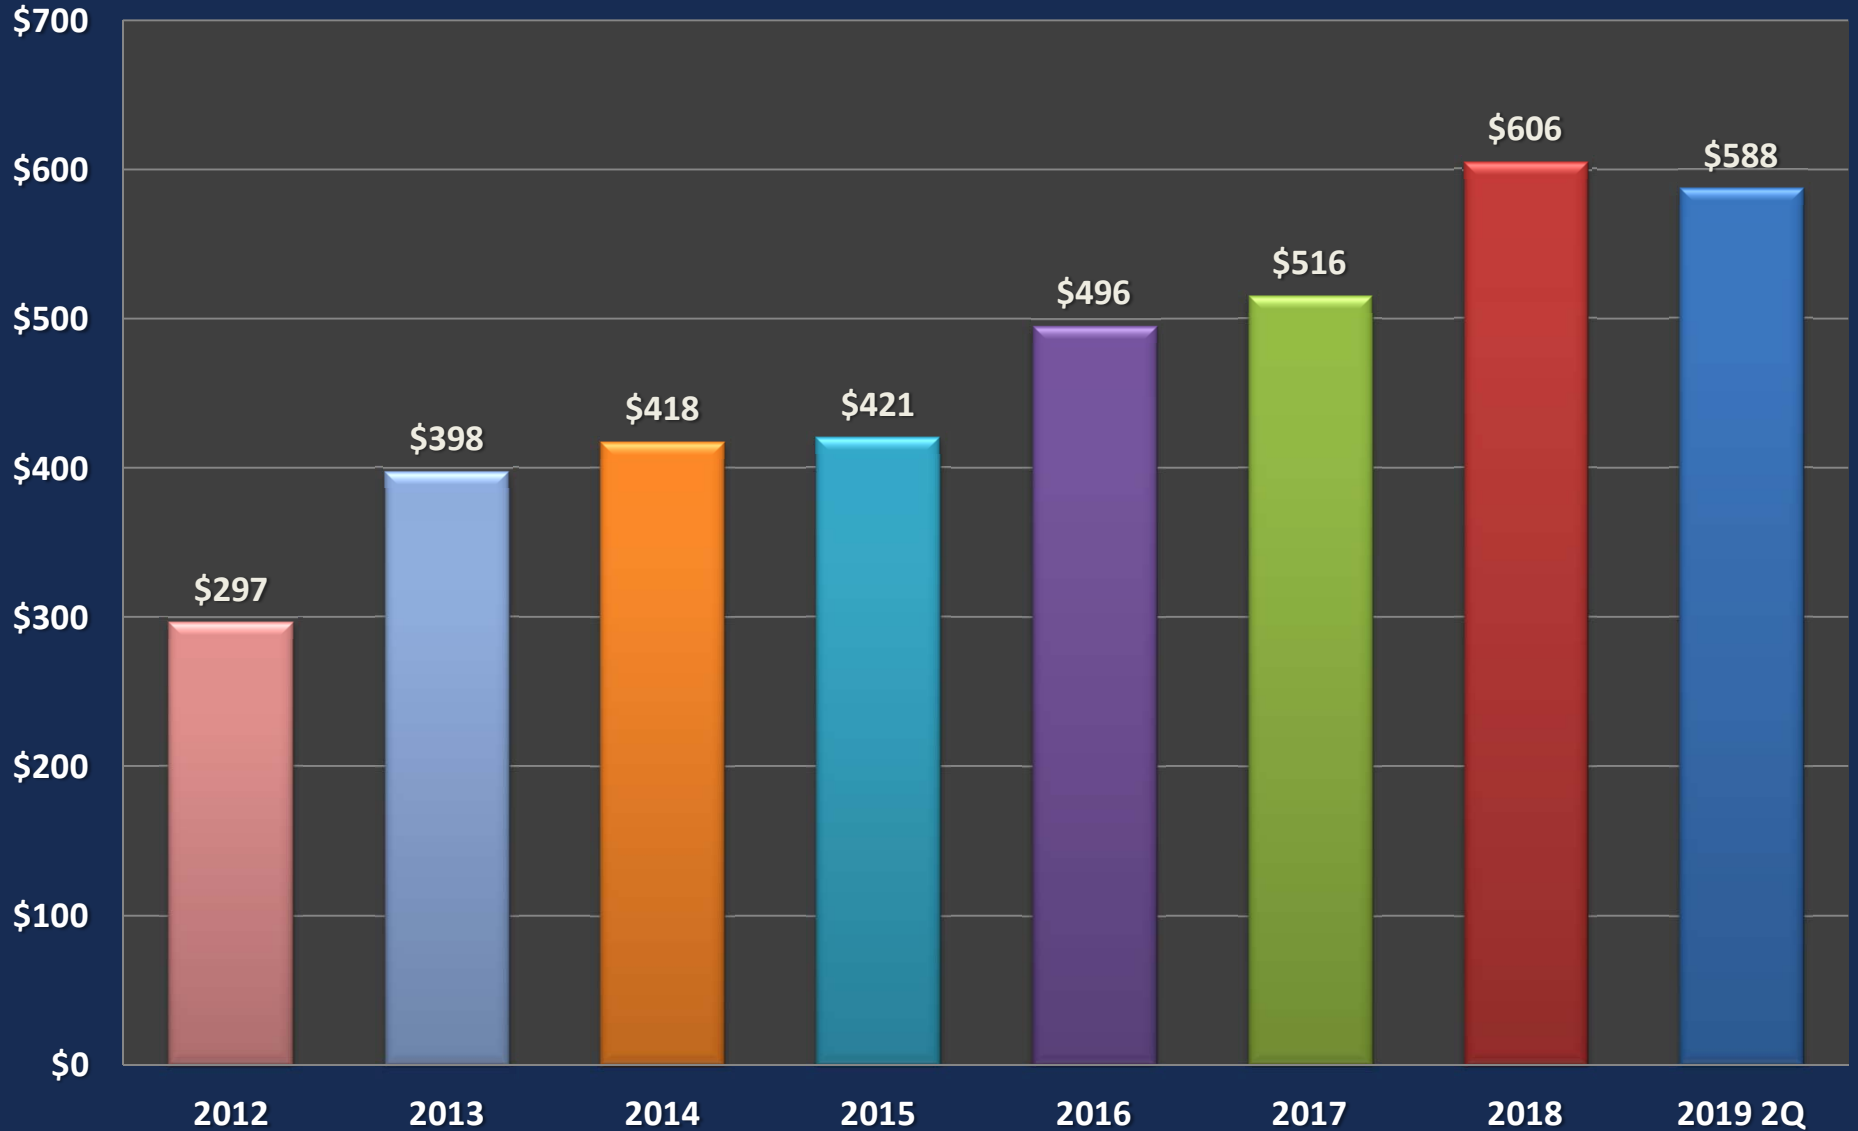

San Mateo County Triplex Average Price/SF