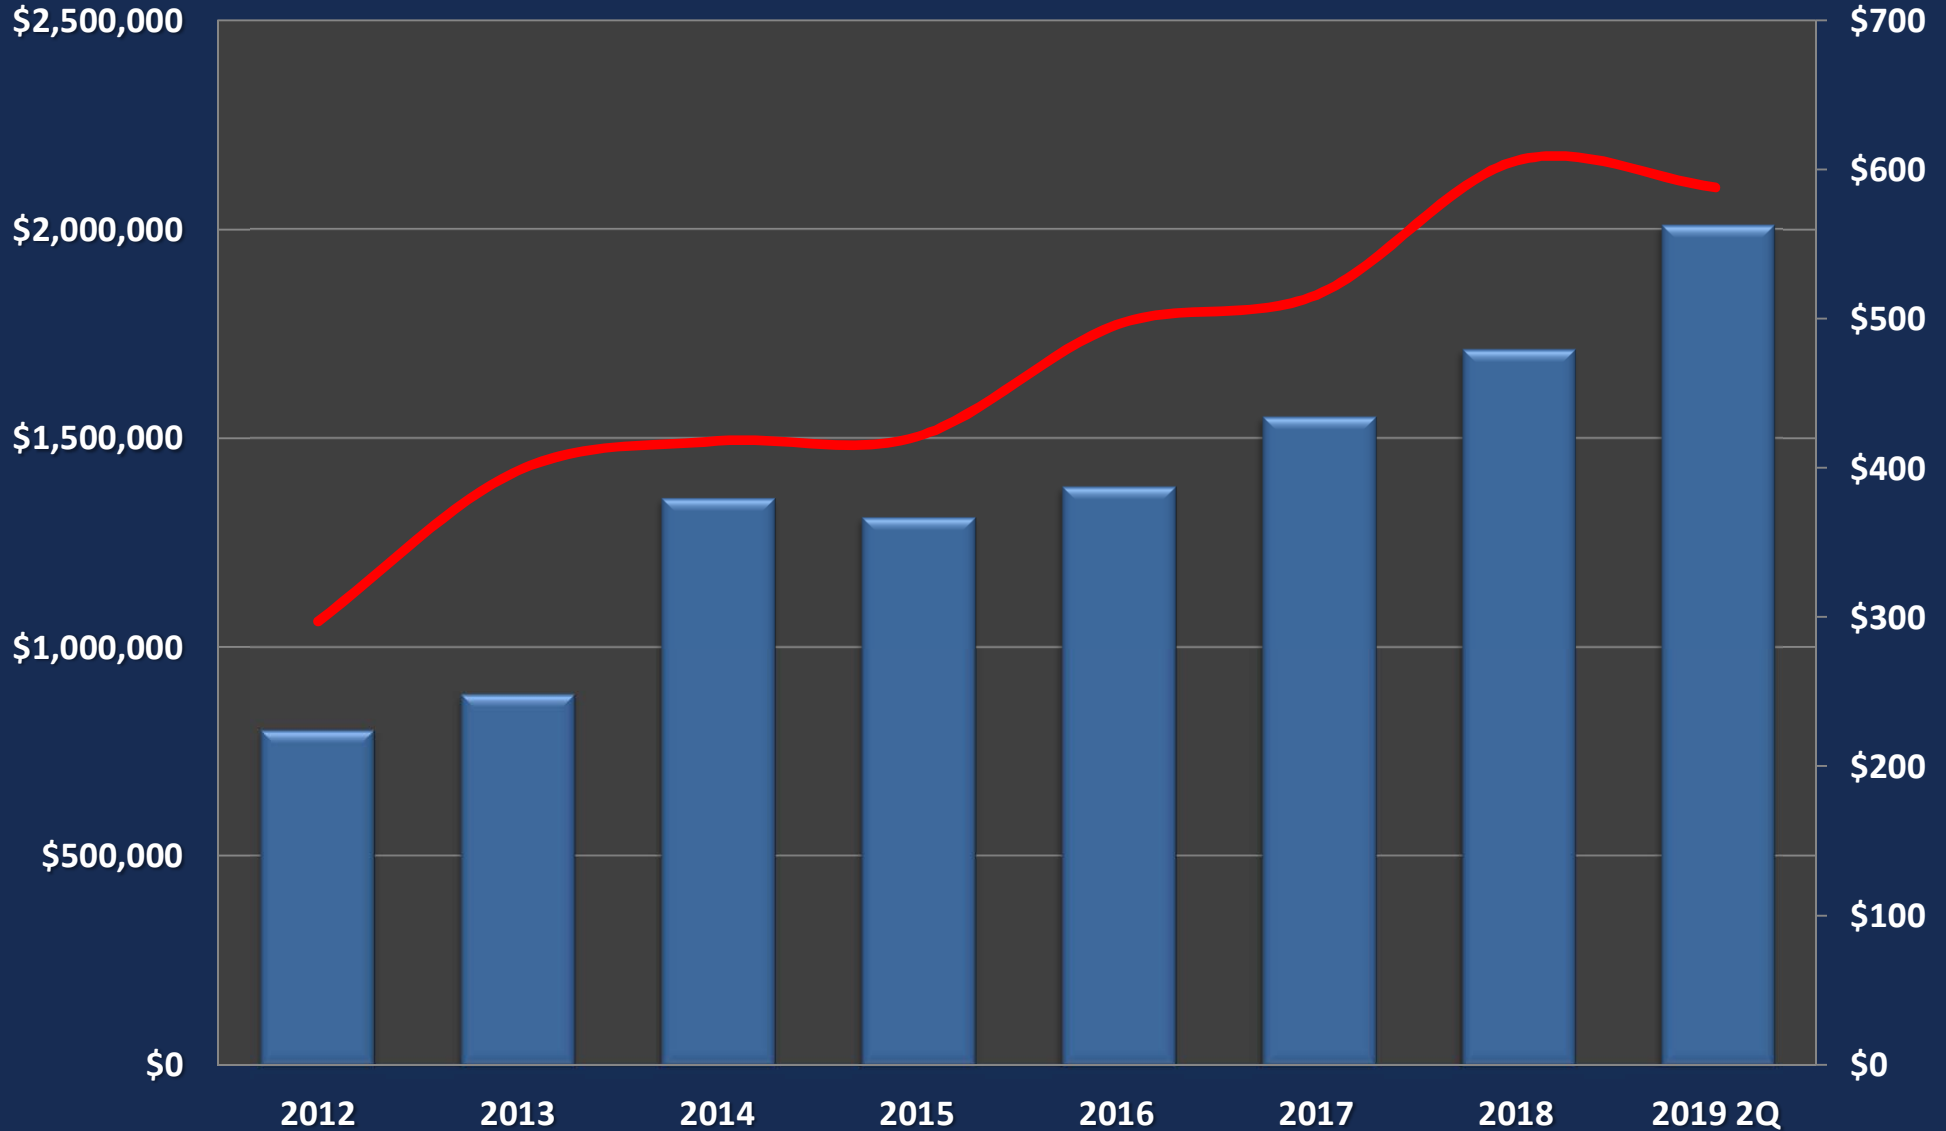

# San Mateo County Triplex

Average Sale Price

Average Price/Square Foot