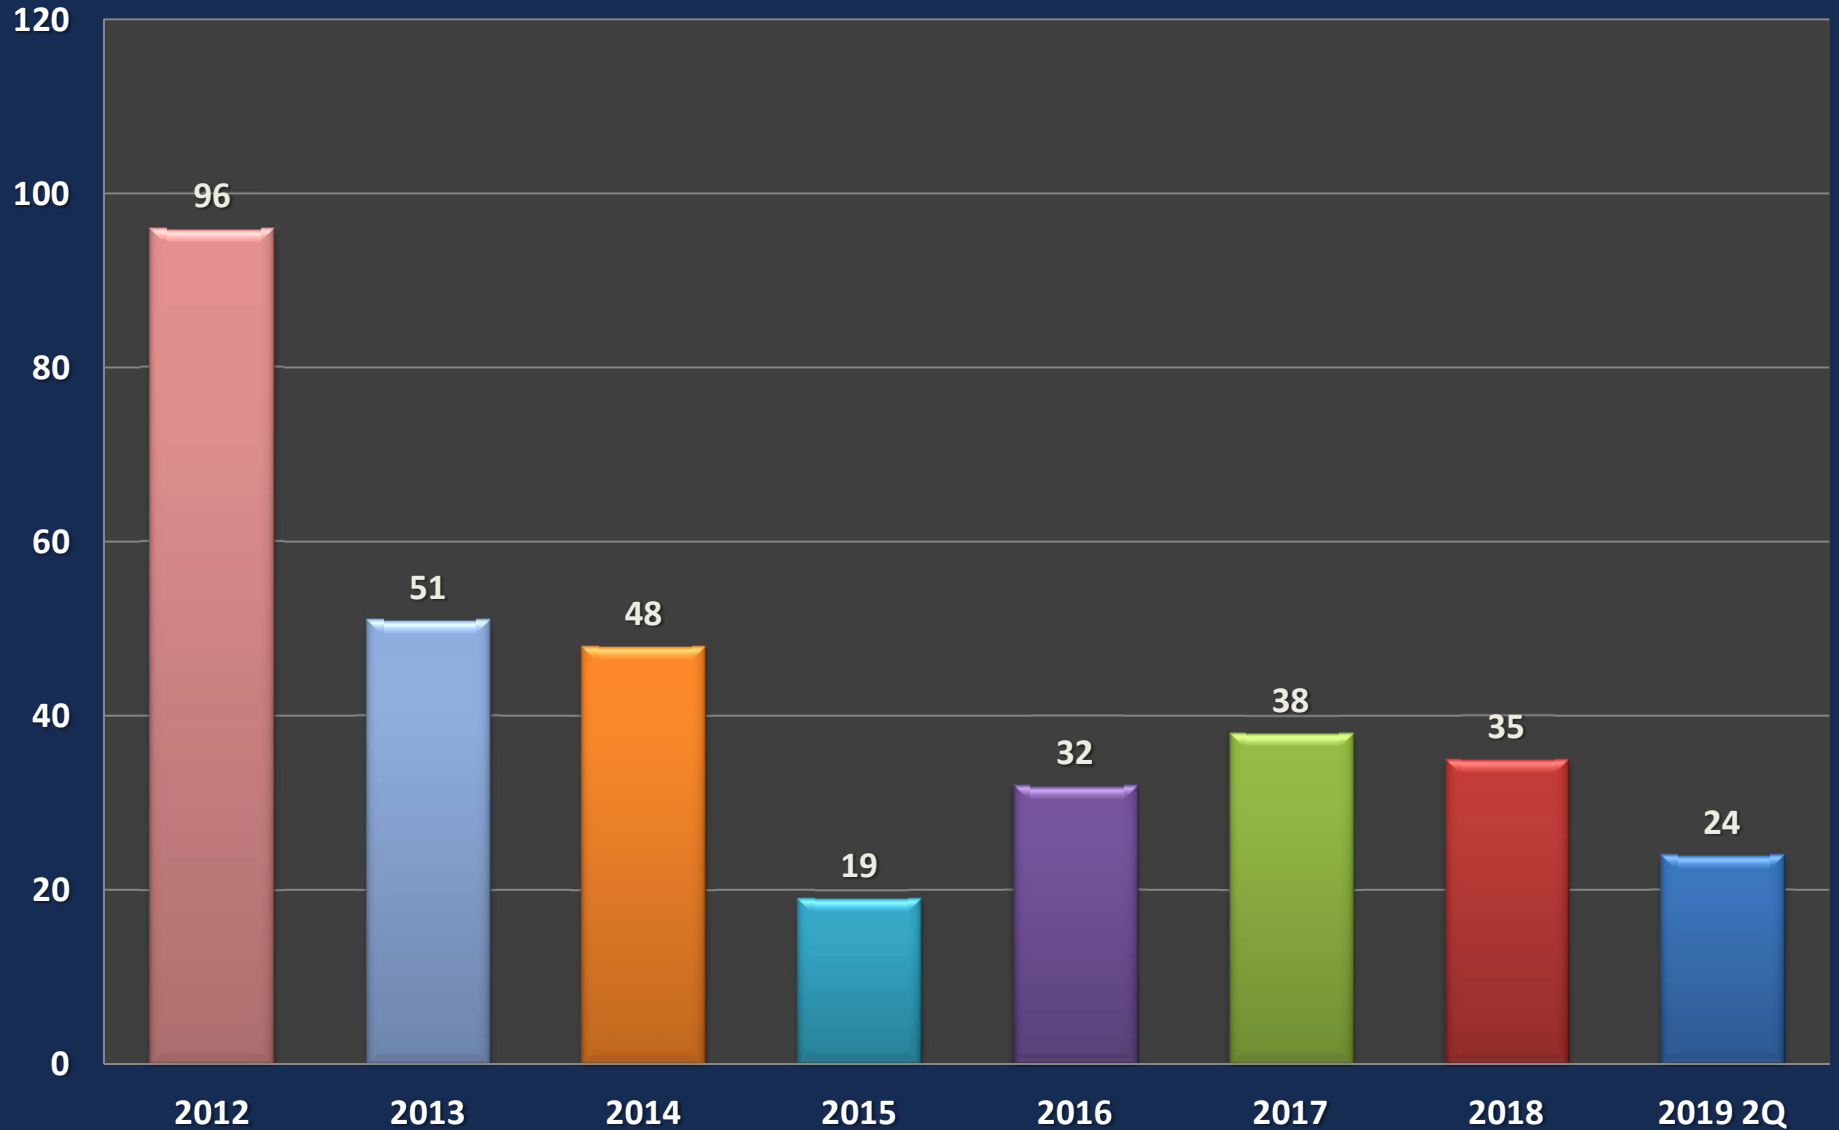

San Mateo County Triplex

Days on Market