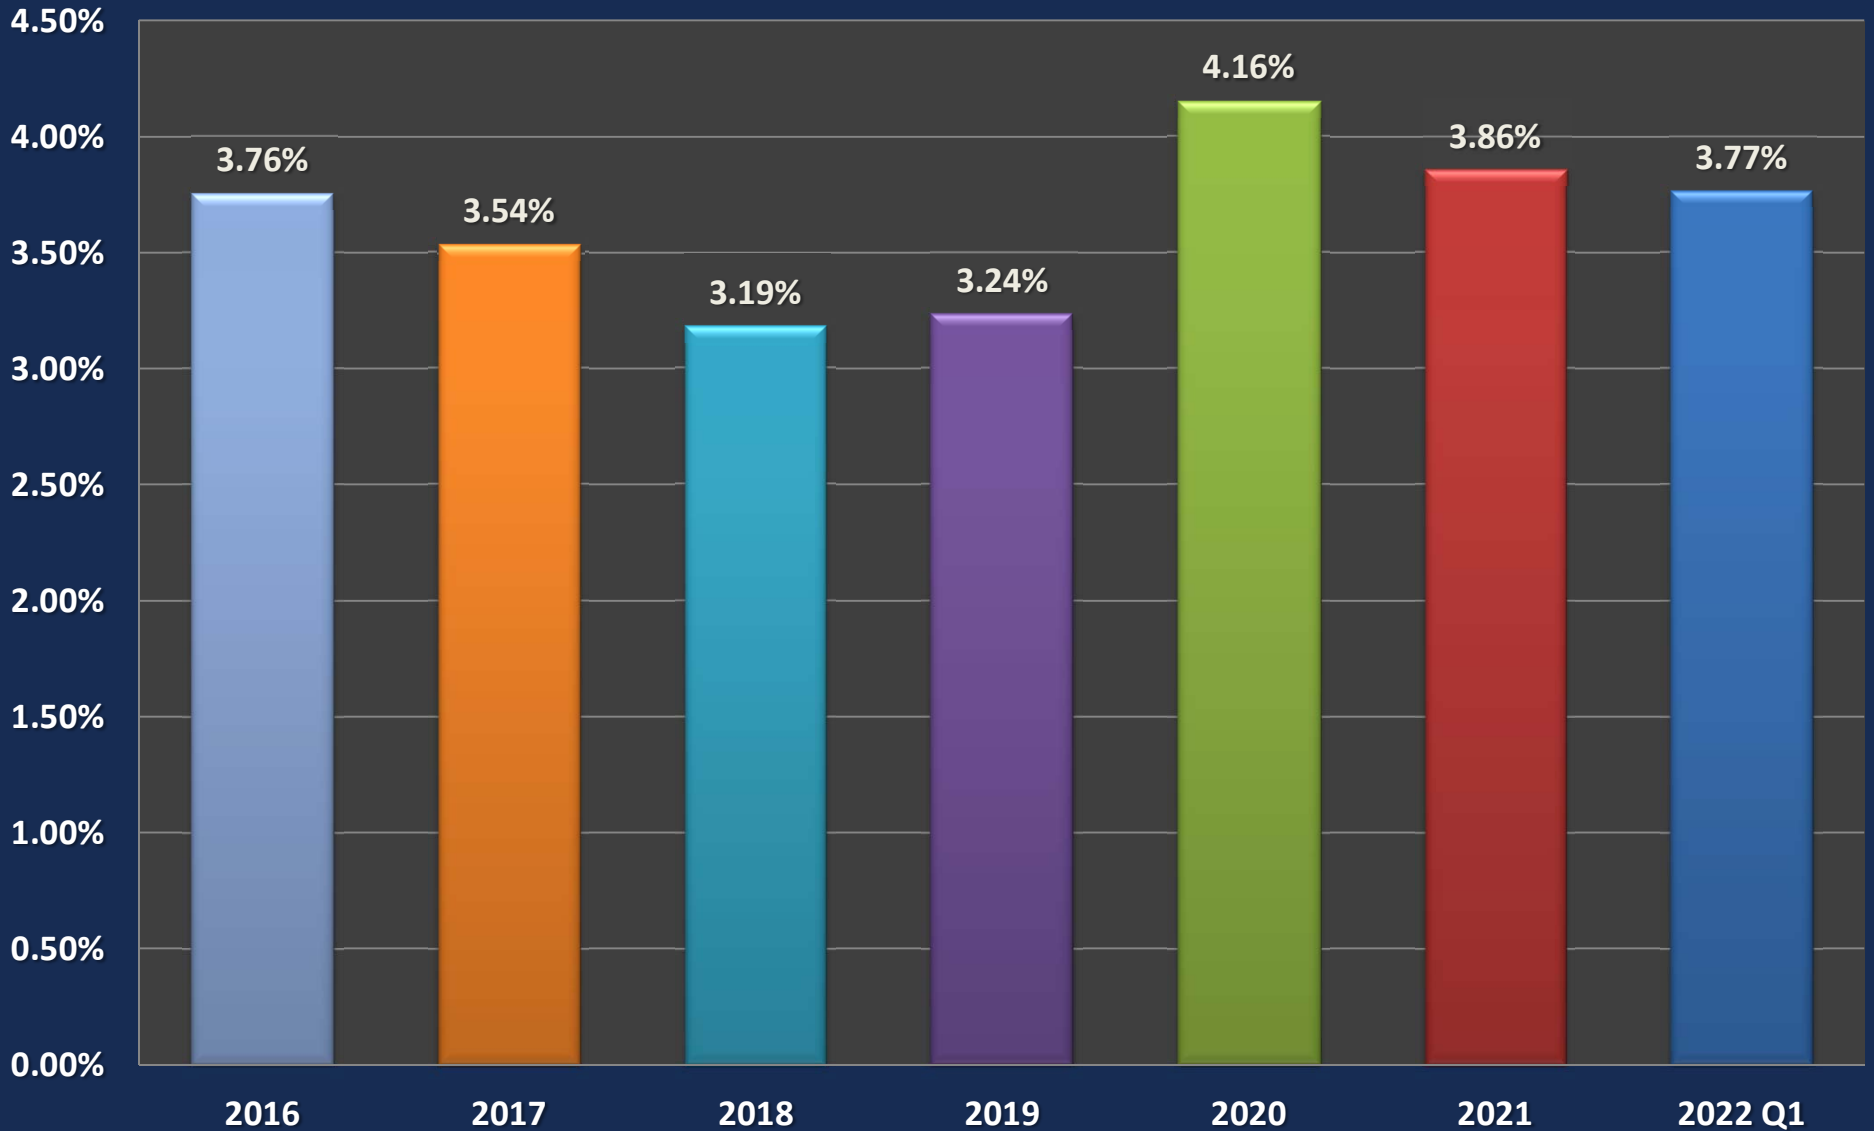

Sunnyvale Commercial Average CAP Rate