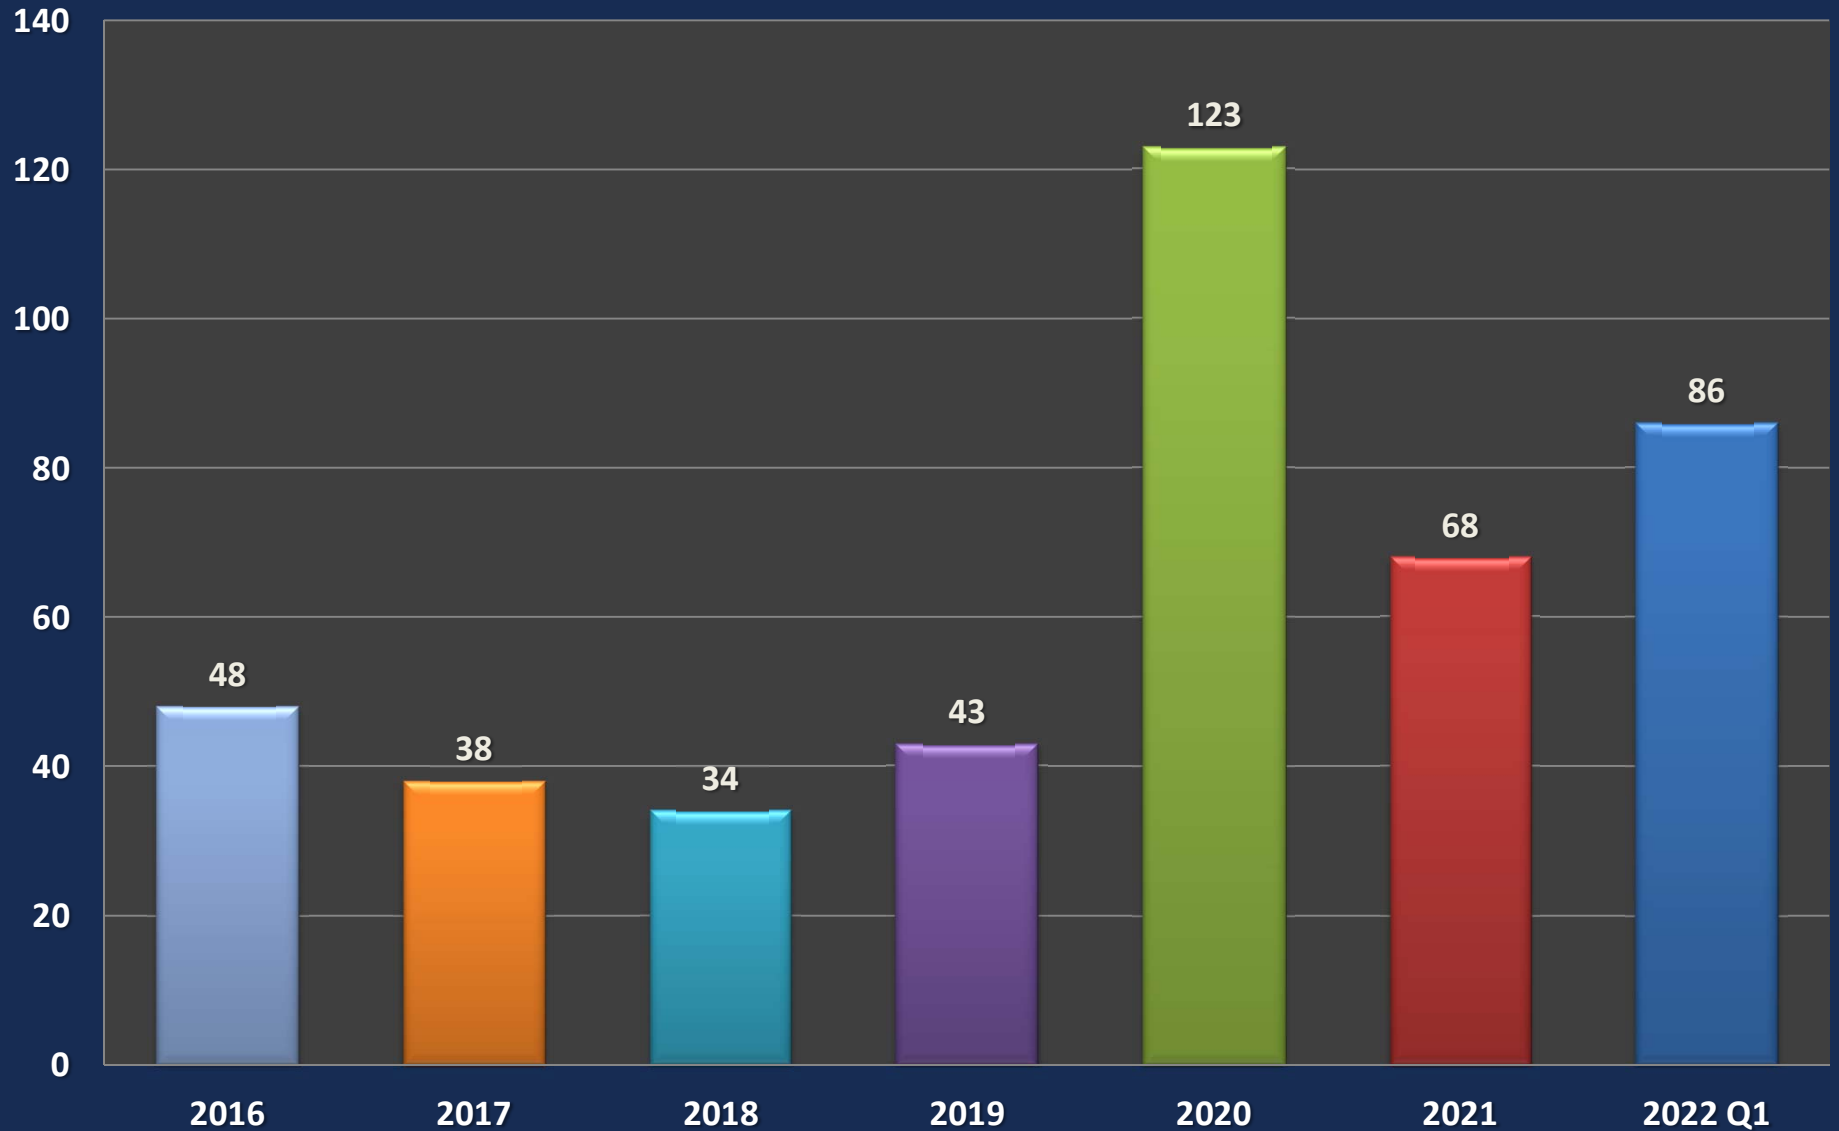

Sunnyvale Commercial Days on Market